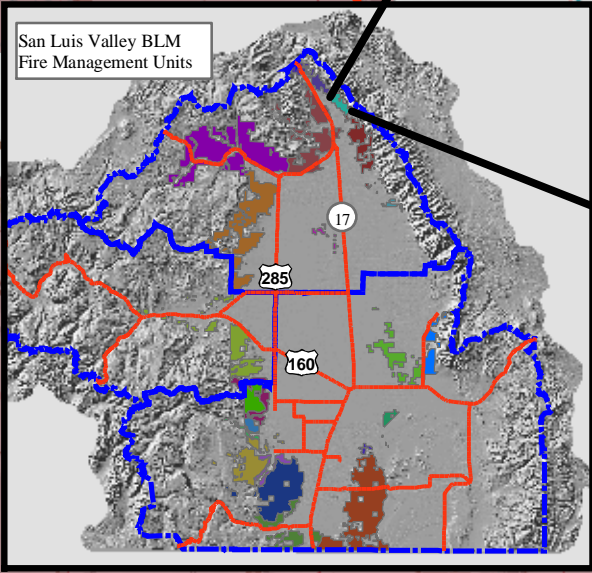

C7: Eaglebrook-Hayden Pass

0 1 Miles

San Luis Valley BLM
Fire Management Units

B-14