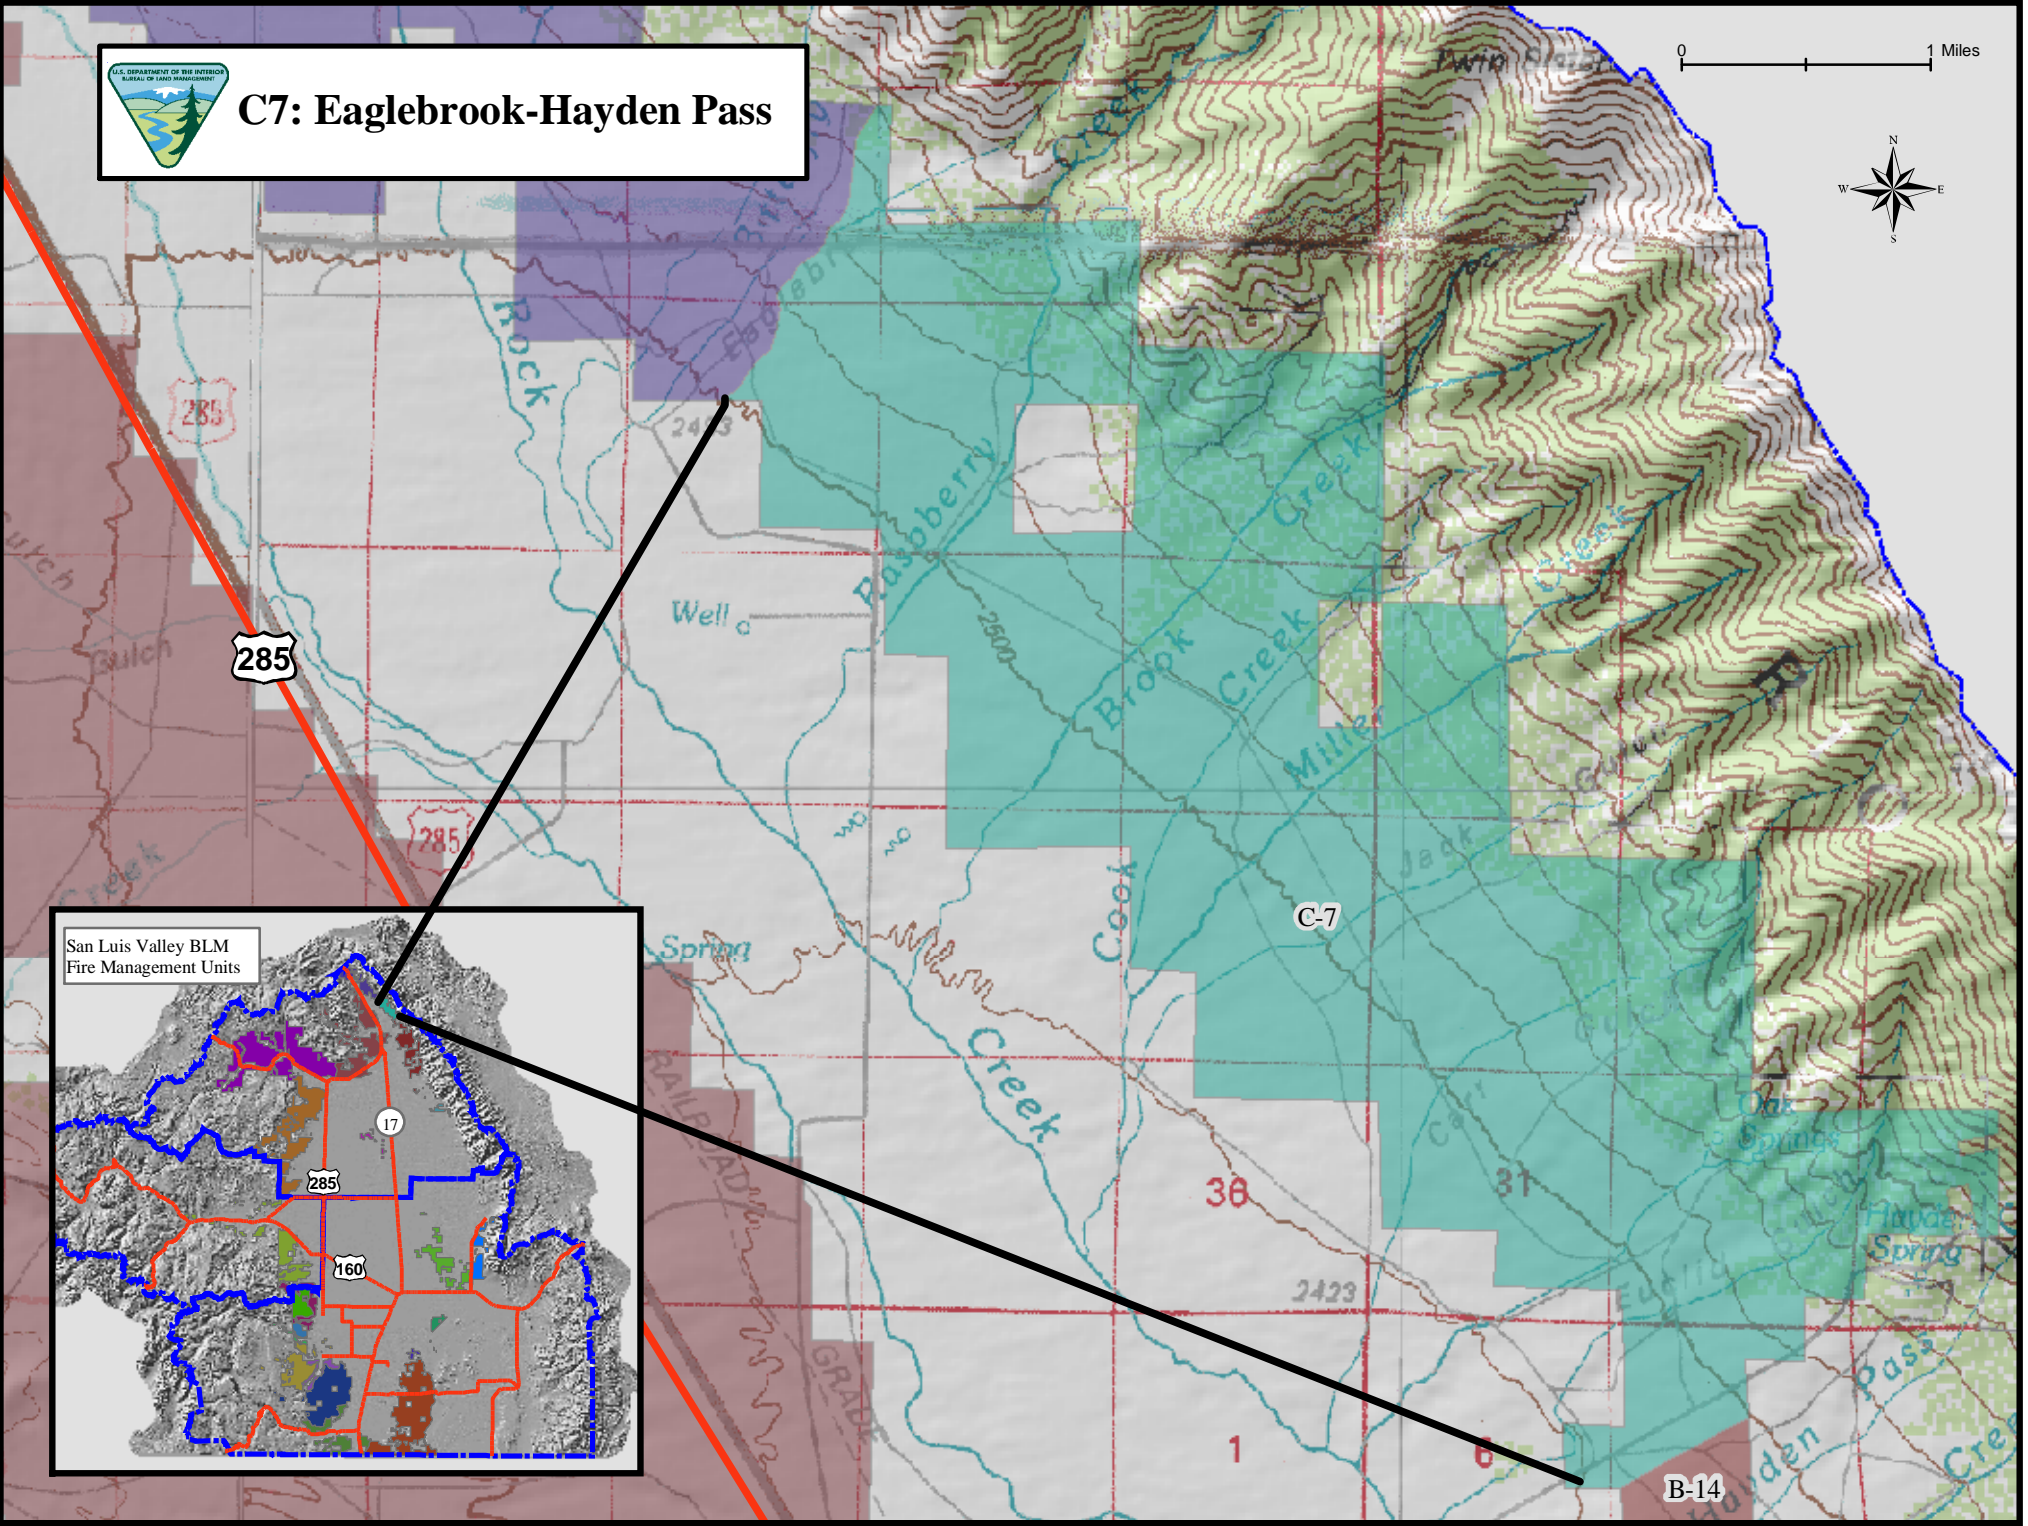

C7: Eaglebrook-Hayden Pass

0 1 Miles

San Luis Valley BLM
Fire Management Units

B-14