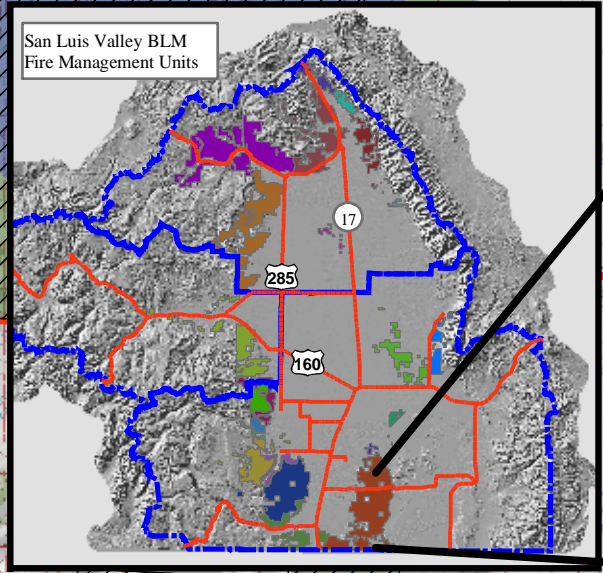

C1: Pinon Hills/San Luis Hills

Legend

- ACEC (diagonal hatching)
- SRMA (purple outline)
- WSA (red outline)

San Luis Valley BLM
Fire Management Units