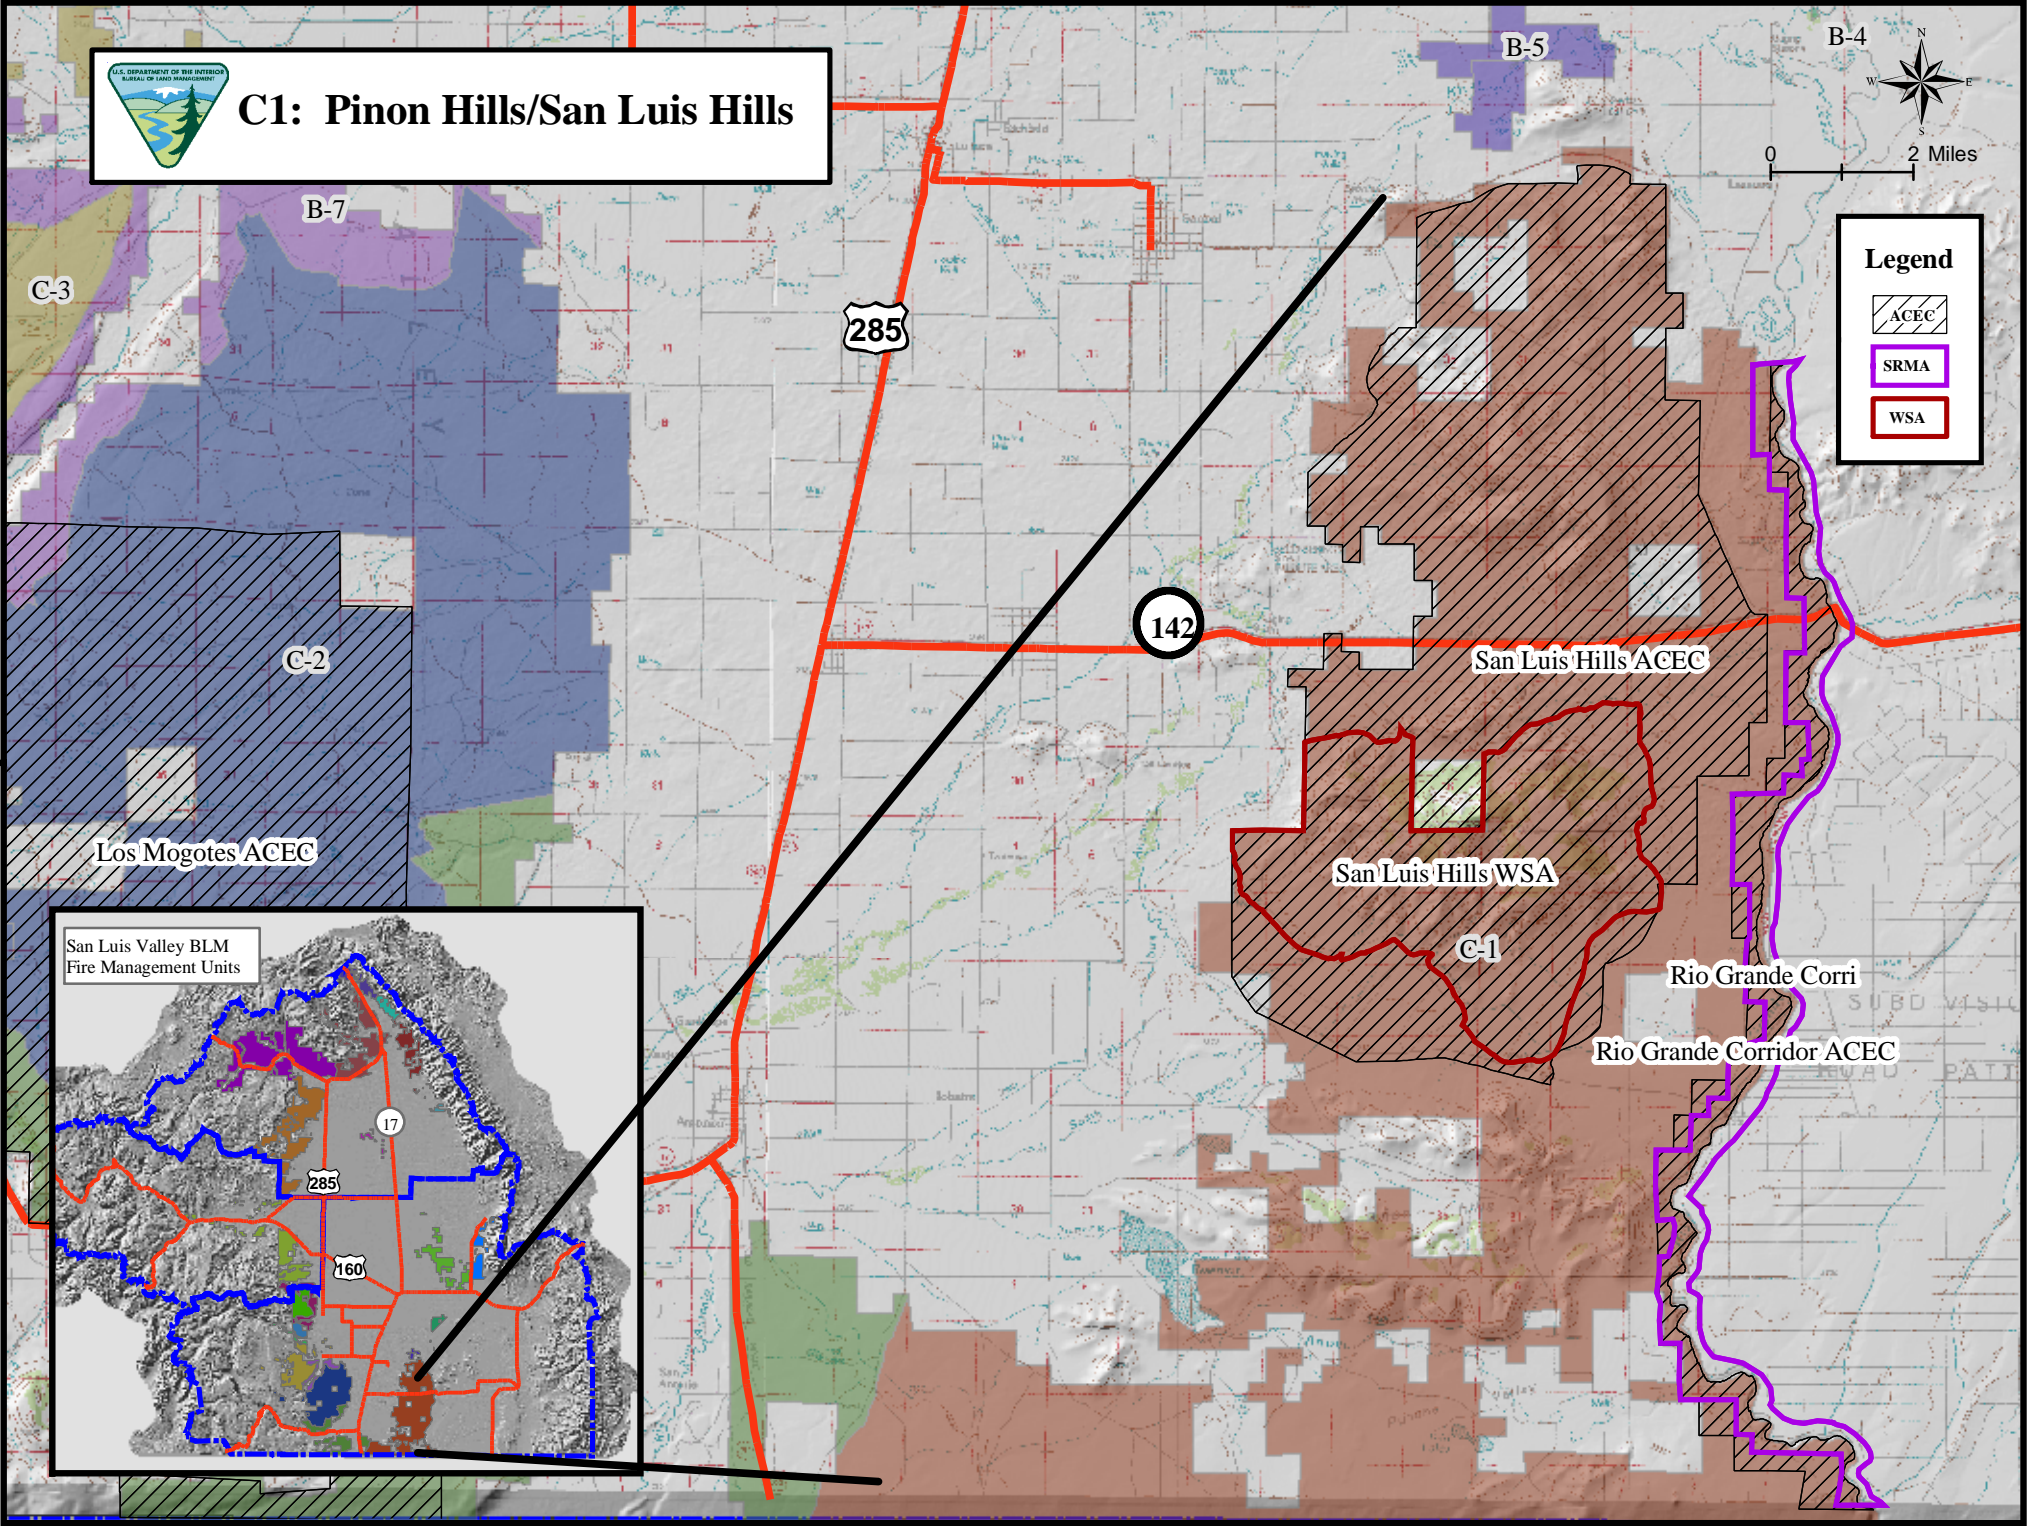

C1: Pinon Hills/San Luis Hills

Legend

- ACEC (diagonal hatching)
- SRMA (purple outline)
- WSA (red outline)

San Luis Valley BLM
Fire Management Units