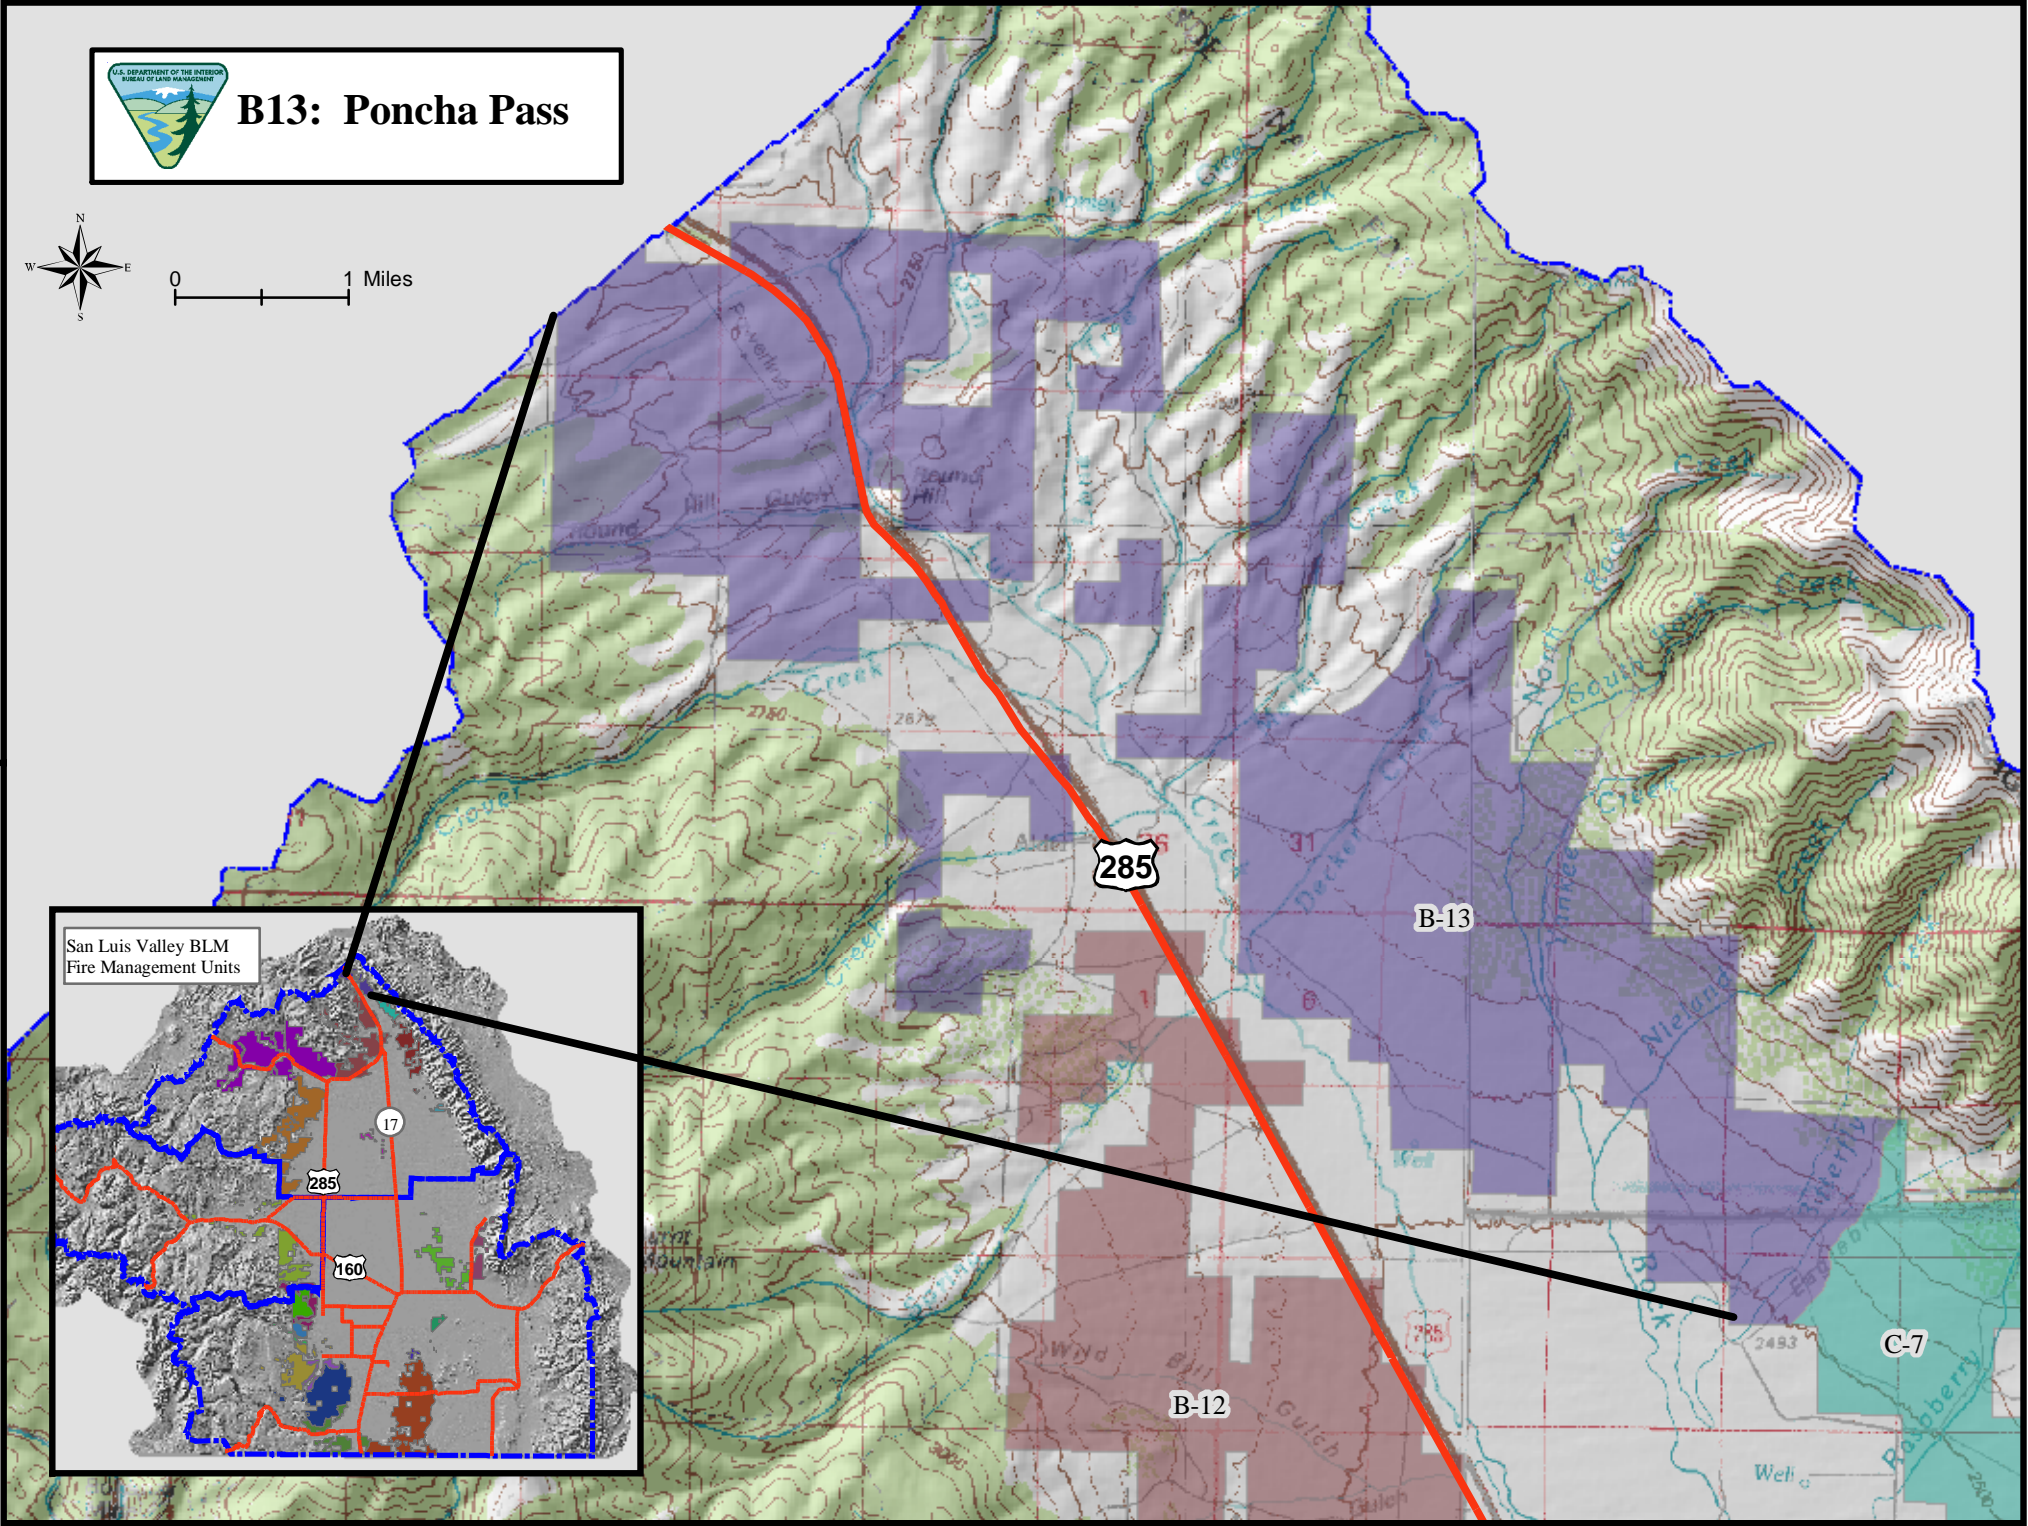

B13: Poncha Pass

0 1 Miles

San Luis Valley BLM
Fire Management Units