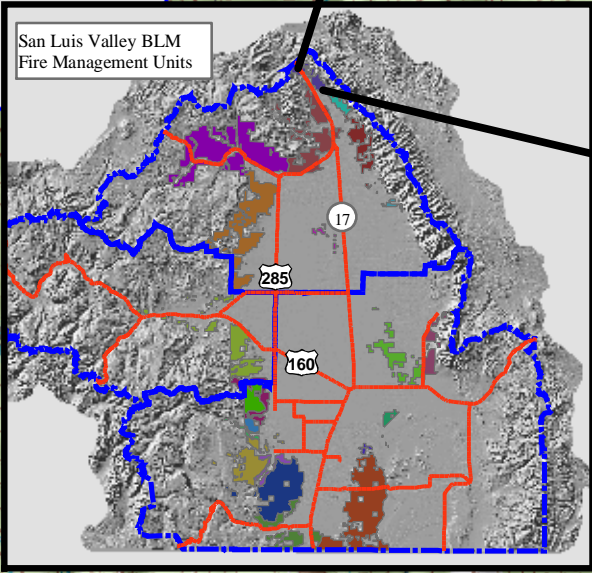

B13: Poncha Pass

0 1 Miles

San Luis Valley BLM
Fire Management Units