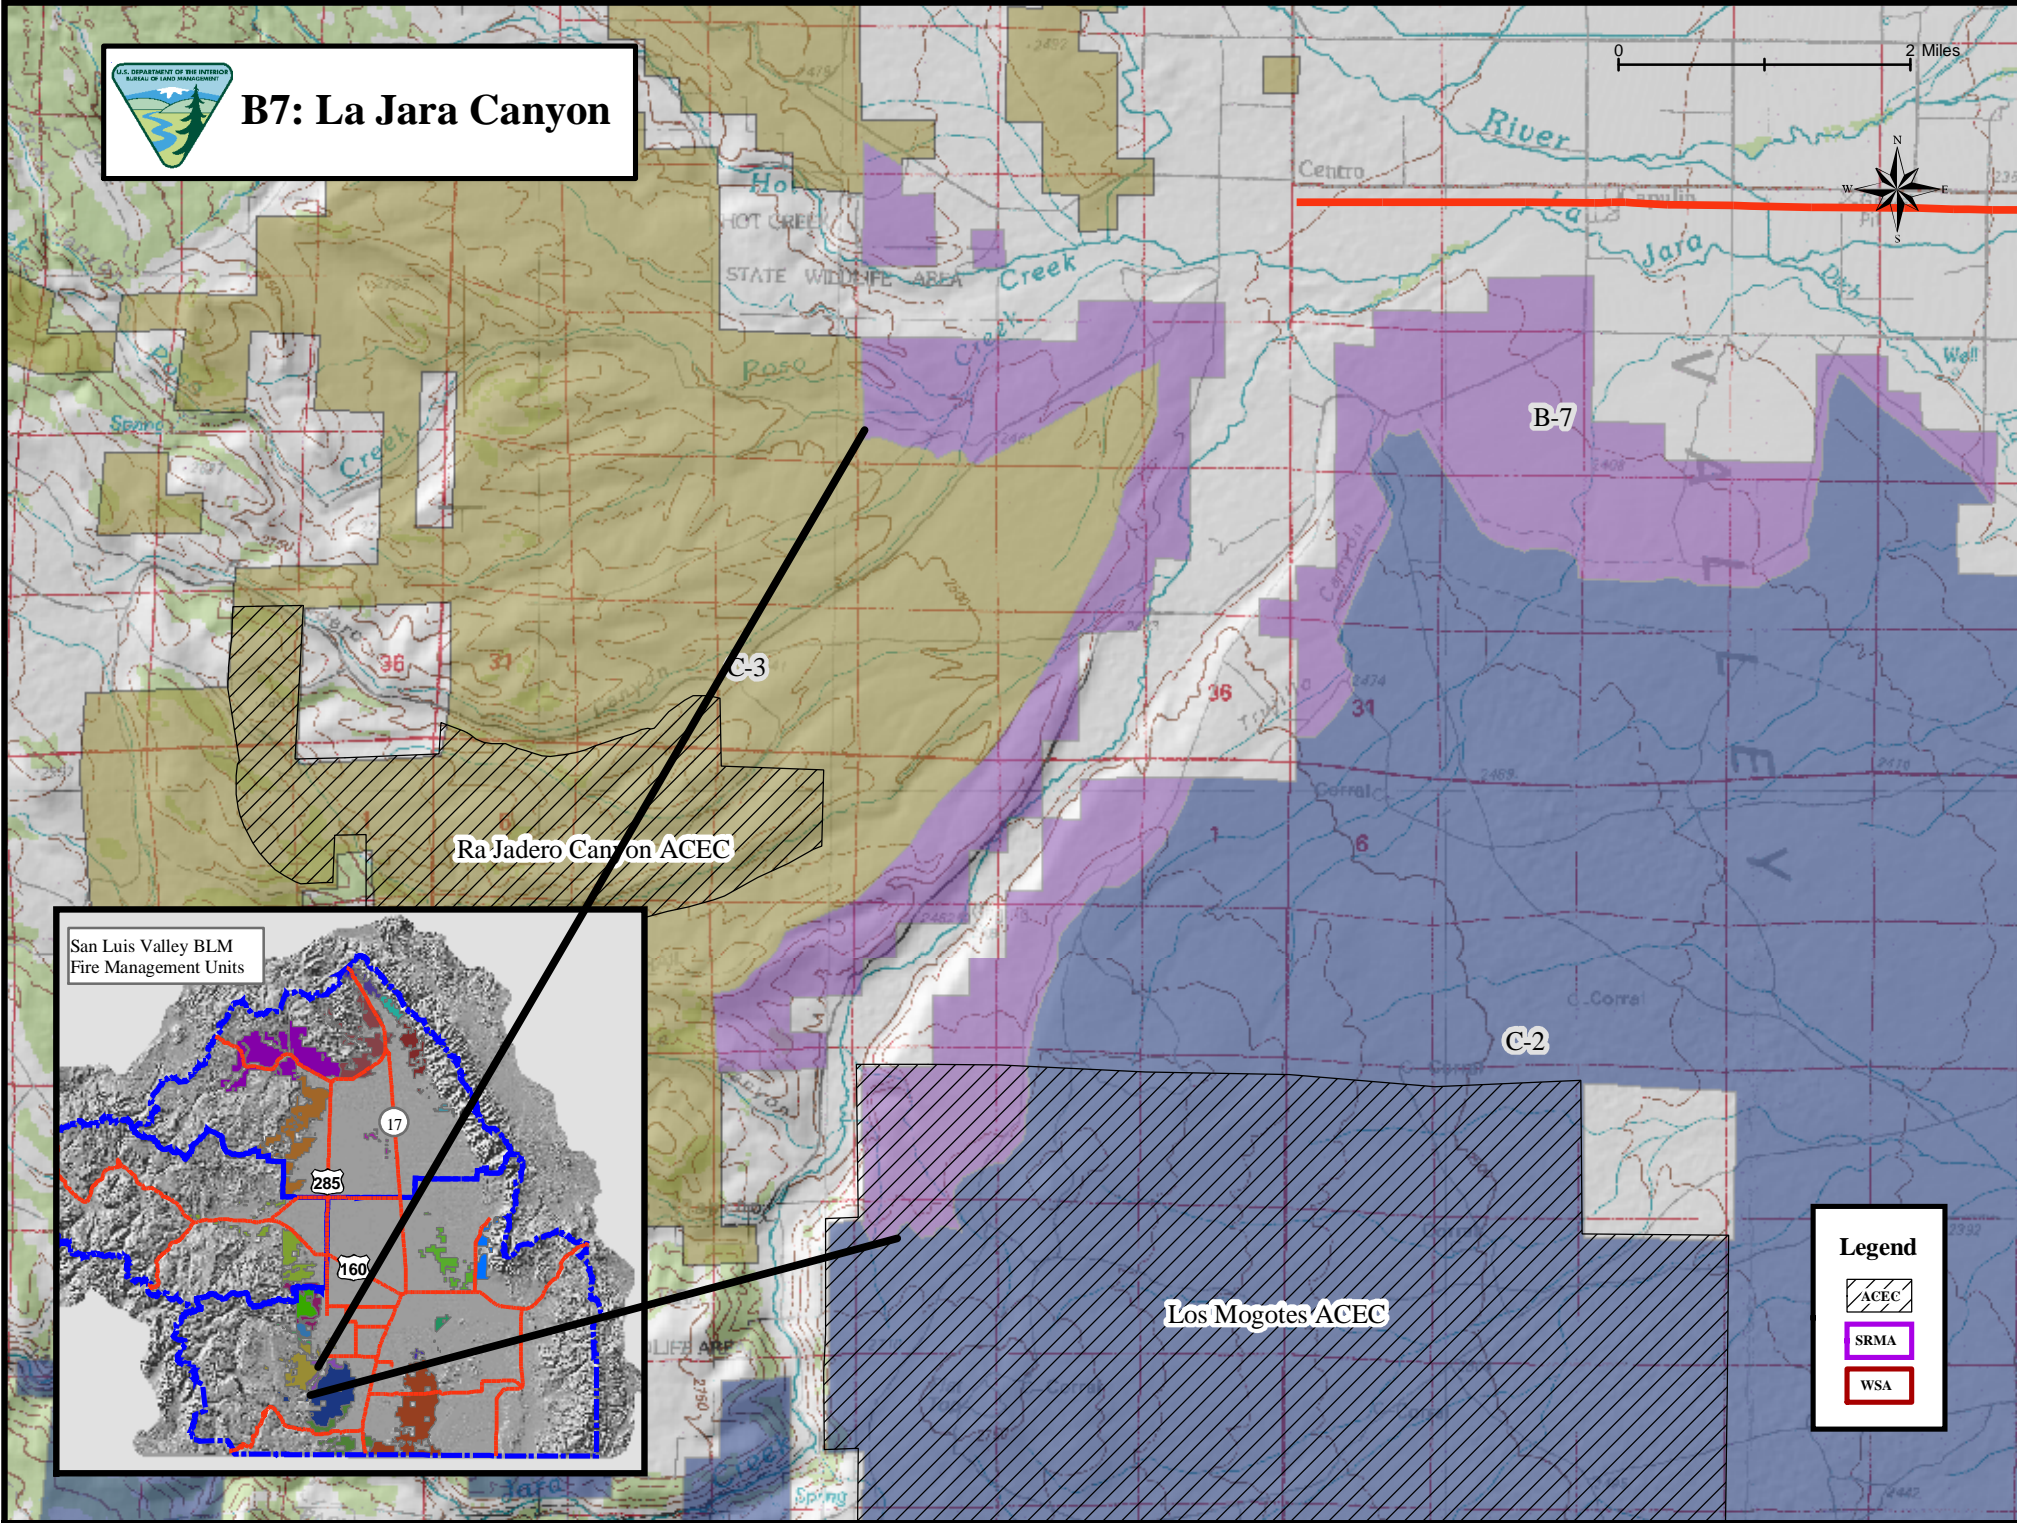

B7: La Jara Canyon

0 2 Miles

San Luis Valley BLM
Fire Management Units

Legend

- ACEC
- SRMA
- WSA