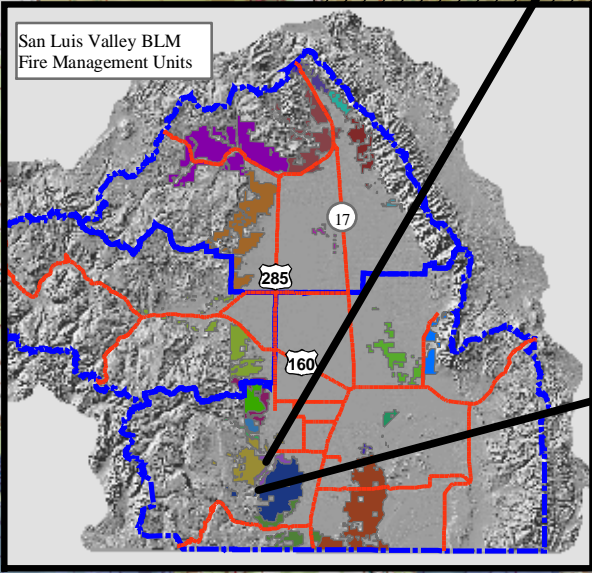

B7: La Jara Canyon

0 2 Miles

San Luis Valley BLM
Fire Management Units

Legend

- ACEC
- SRMA
- WSA