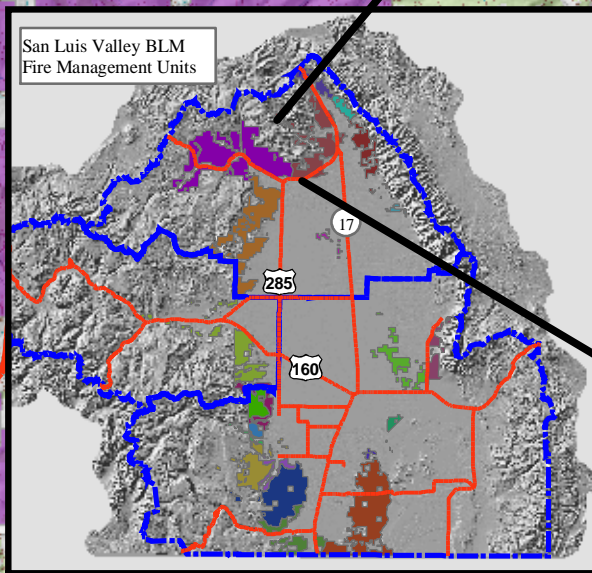

B12: Villa Grove/Bonanza

0 2 Miles

San Luis Valley BLM
Fire Management Units

B-11