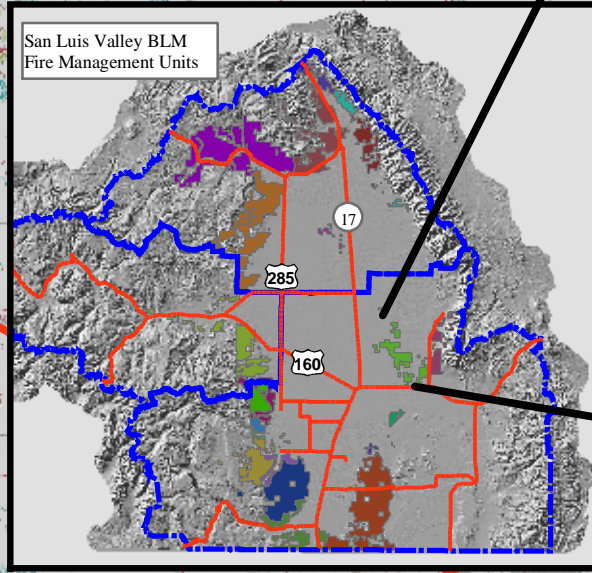

B2: Blanca Wetlands

Legend

SRMA

WSA

0 2 Miles

17

150

160

San Luis Valley BLM
Fire Management Units

B-2

B-3