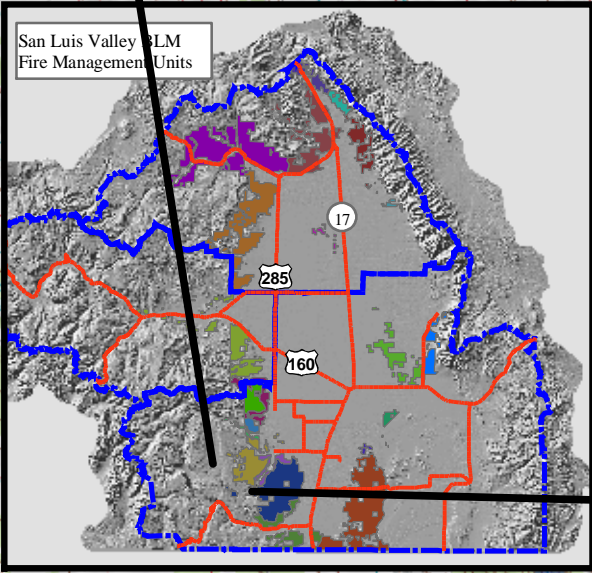

C3: Ra Jadero Canyon/Hot Creek

Legend

- ACEC (hatched pattern)
- SRMA (purple fill)
- WSA (red outline)