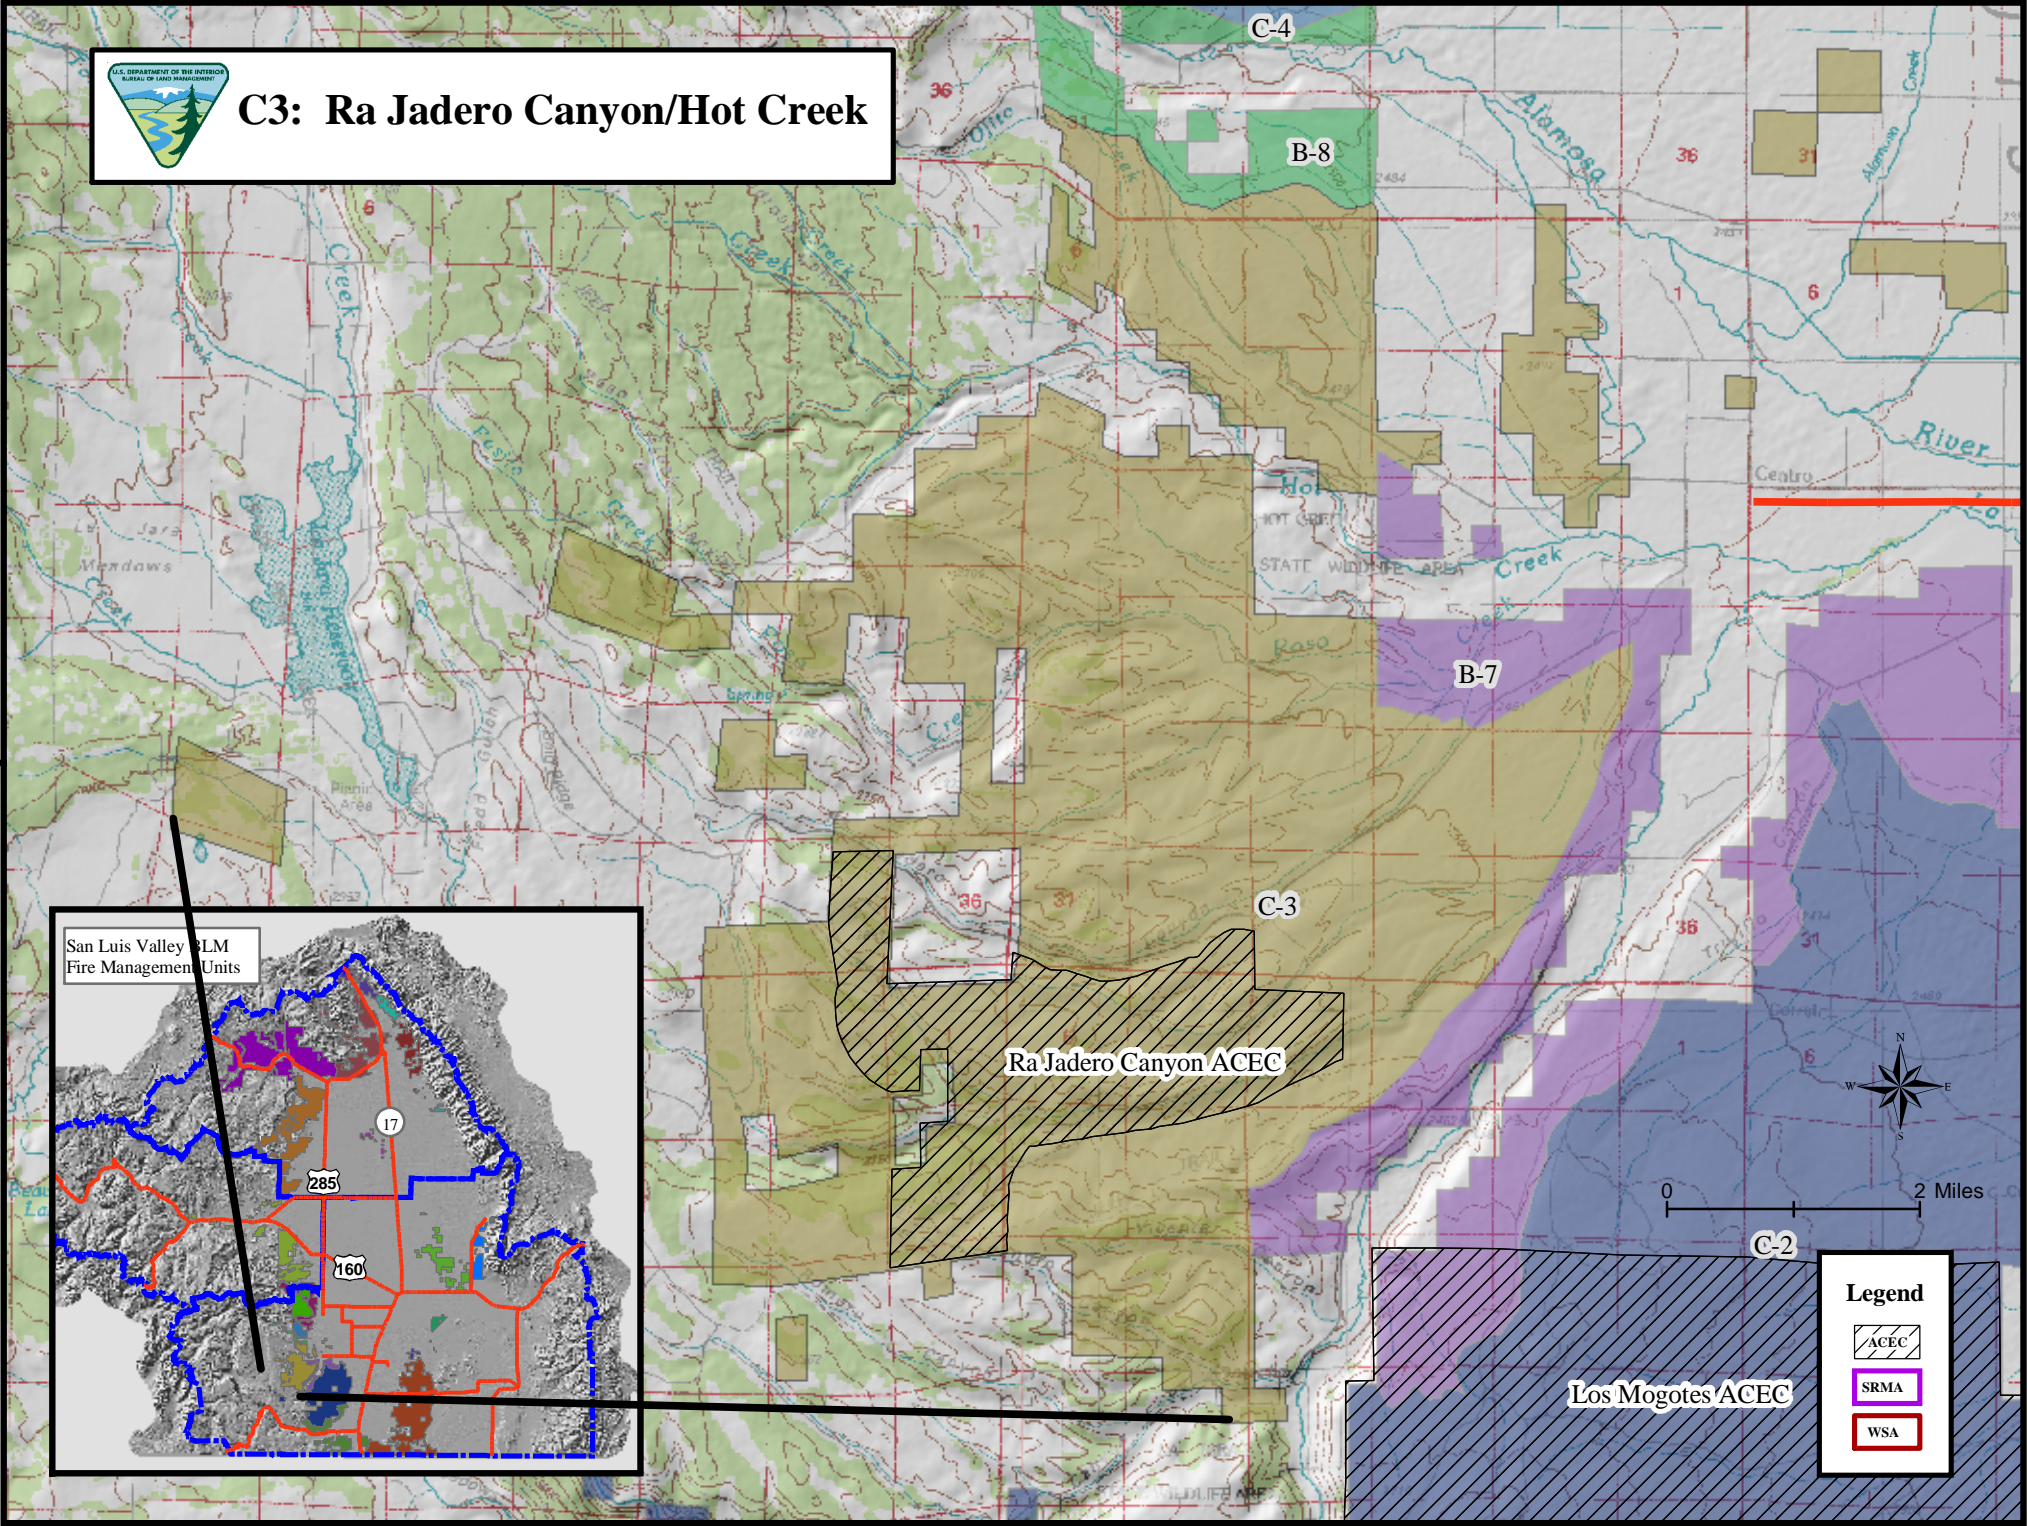

C3: Ra Jadero Canyon/Hot Creek

Legend

- ACEC (hatched pattern)
- SRMA (purple fill)
- WSA (red outline)