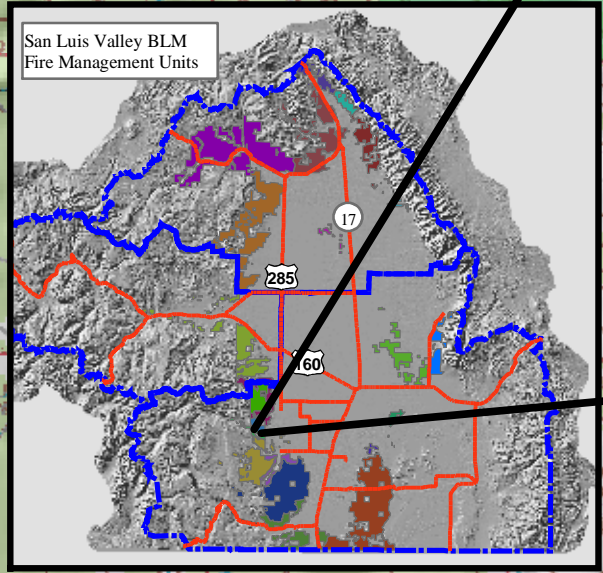

# C4: Chiquito Peak

San Luis Valley BLM  
Fire Management Units

0 1 Miles