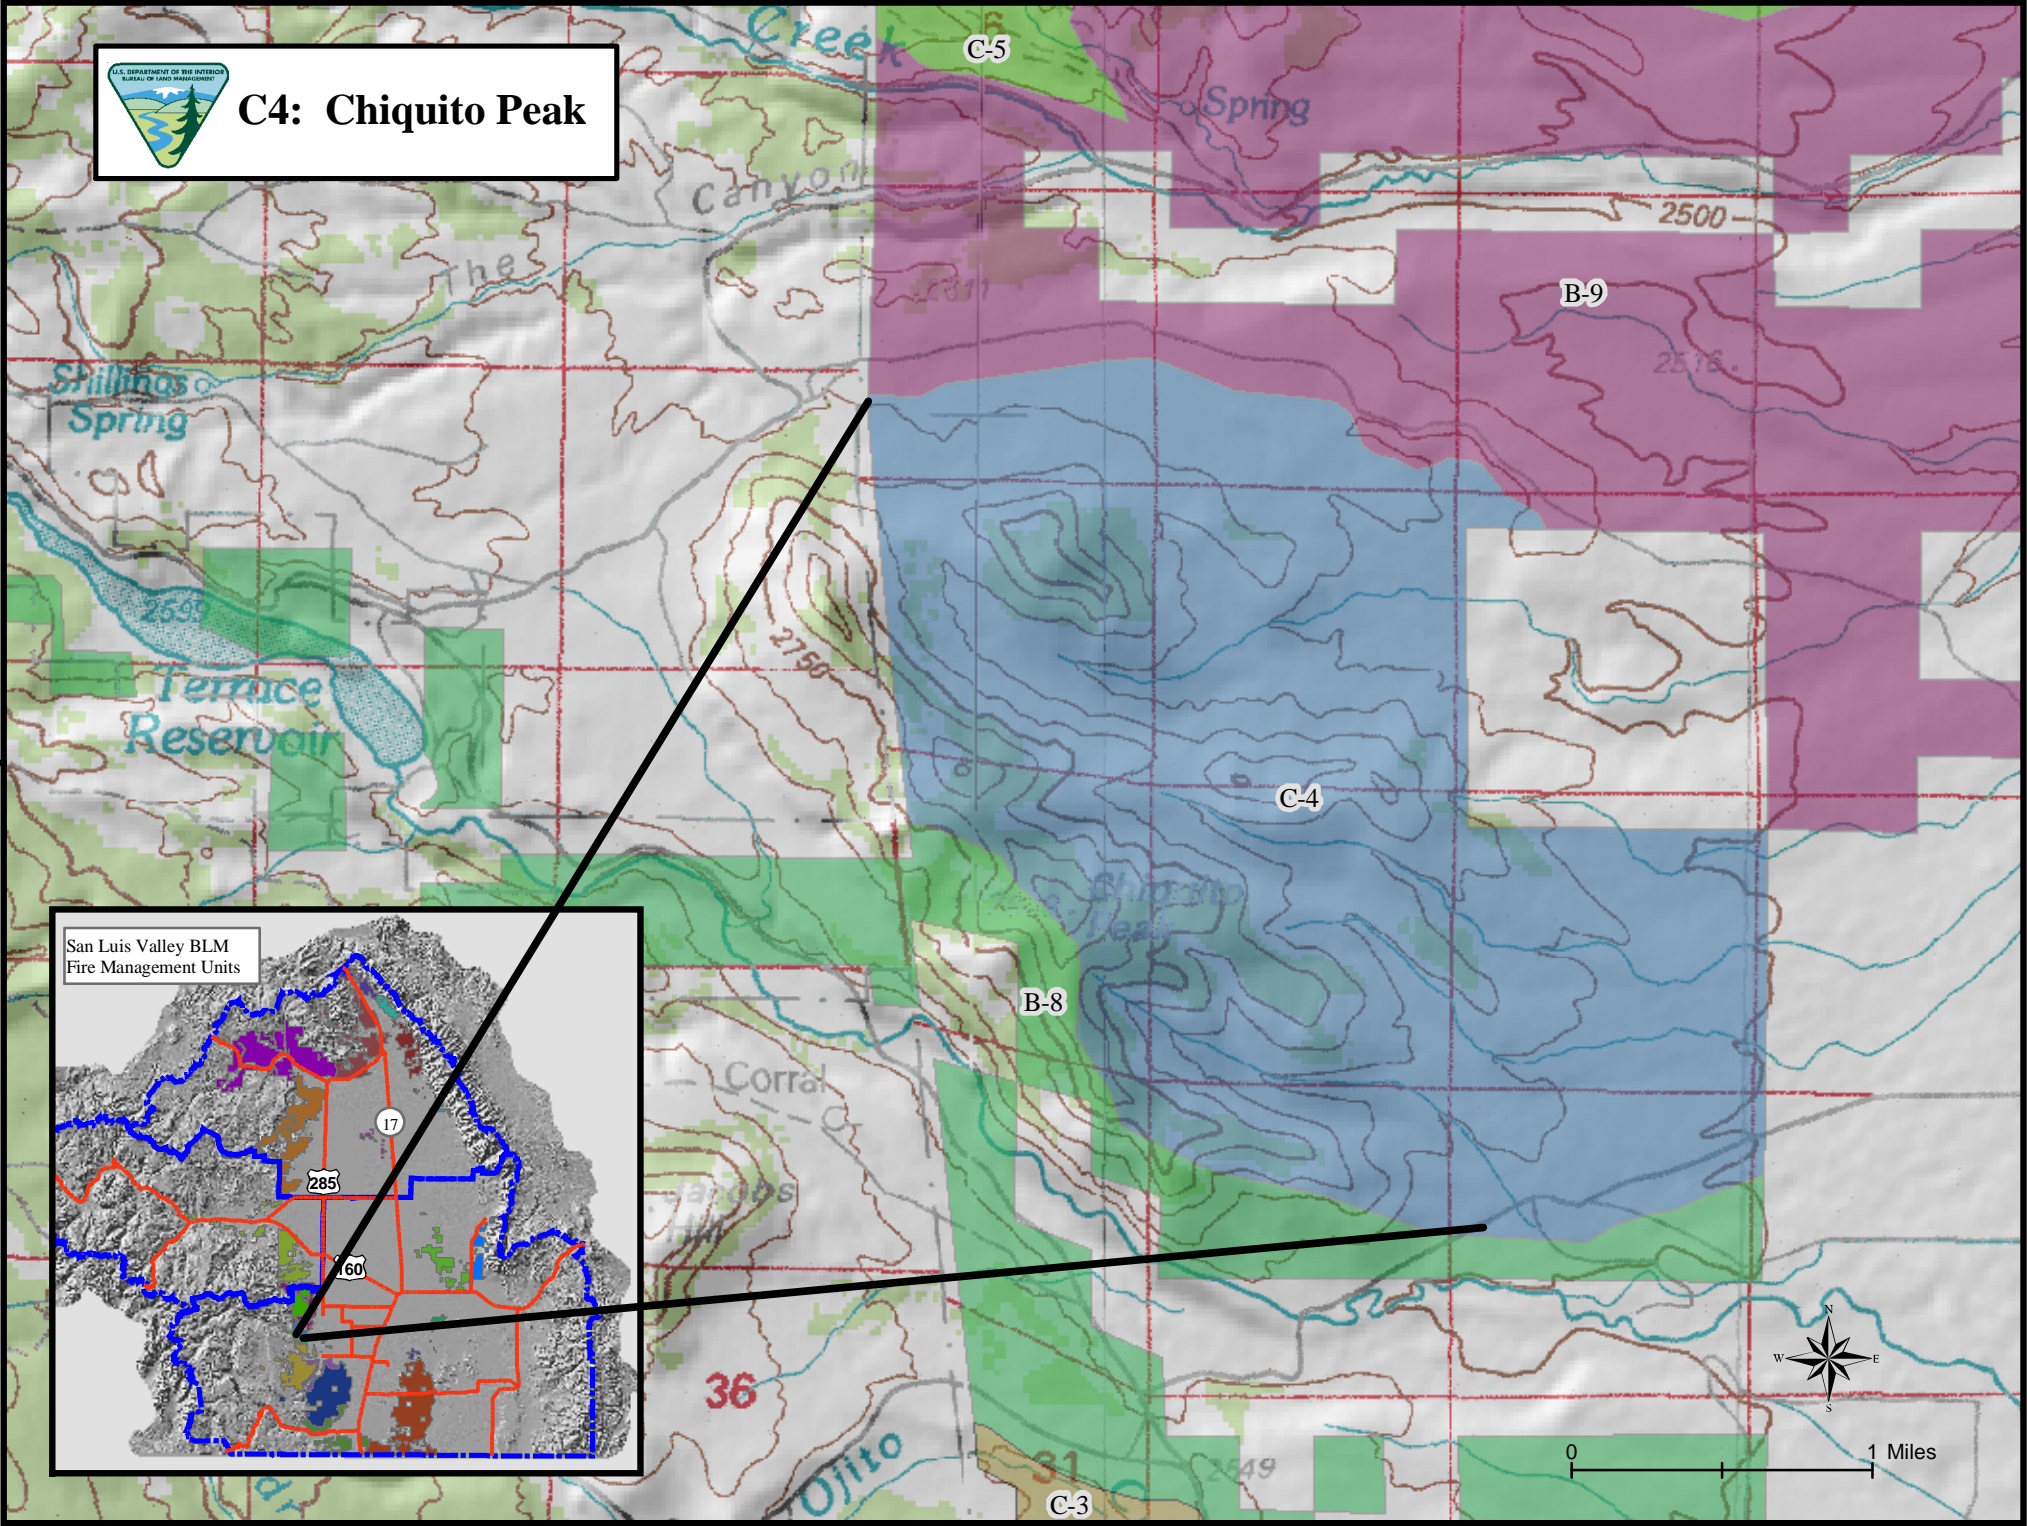

# C4: Chiquito Peak

San Luis Valley BLM  
Fire Management Units

0 1 Miles