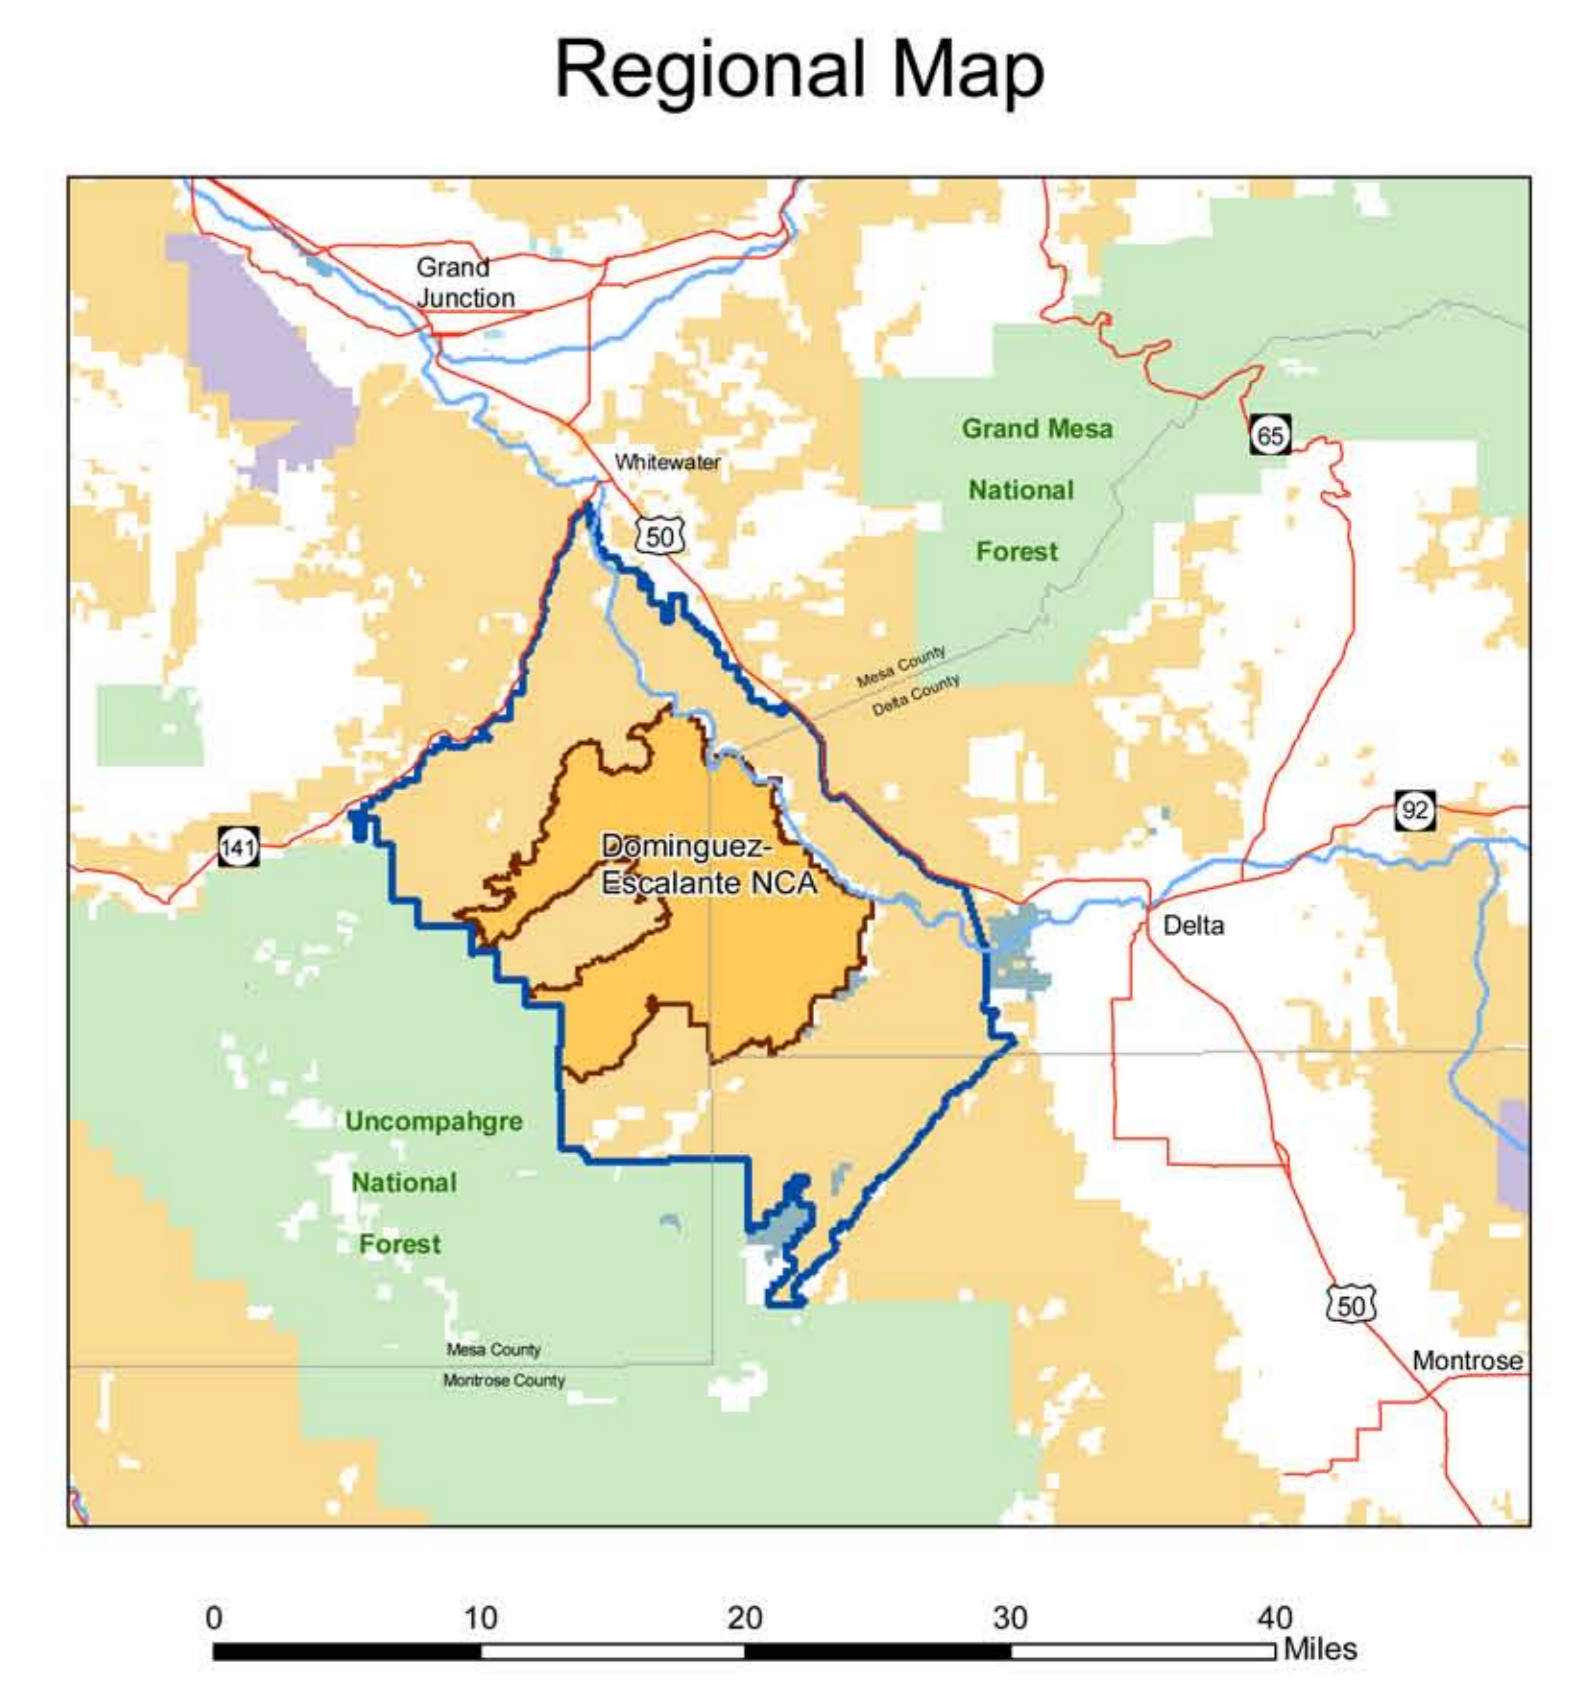

Dominguez-Escalante National Conservation Area

Designated March 30, 2009

0 2 4 6 8 10 Miles
1:80,000

This map is intended to be plotted at 34x44

Based on Final Legislative Map September 15, 2008