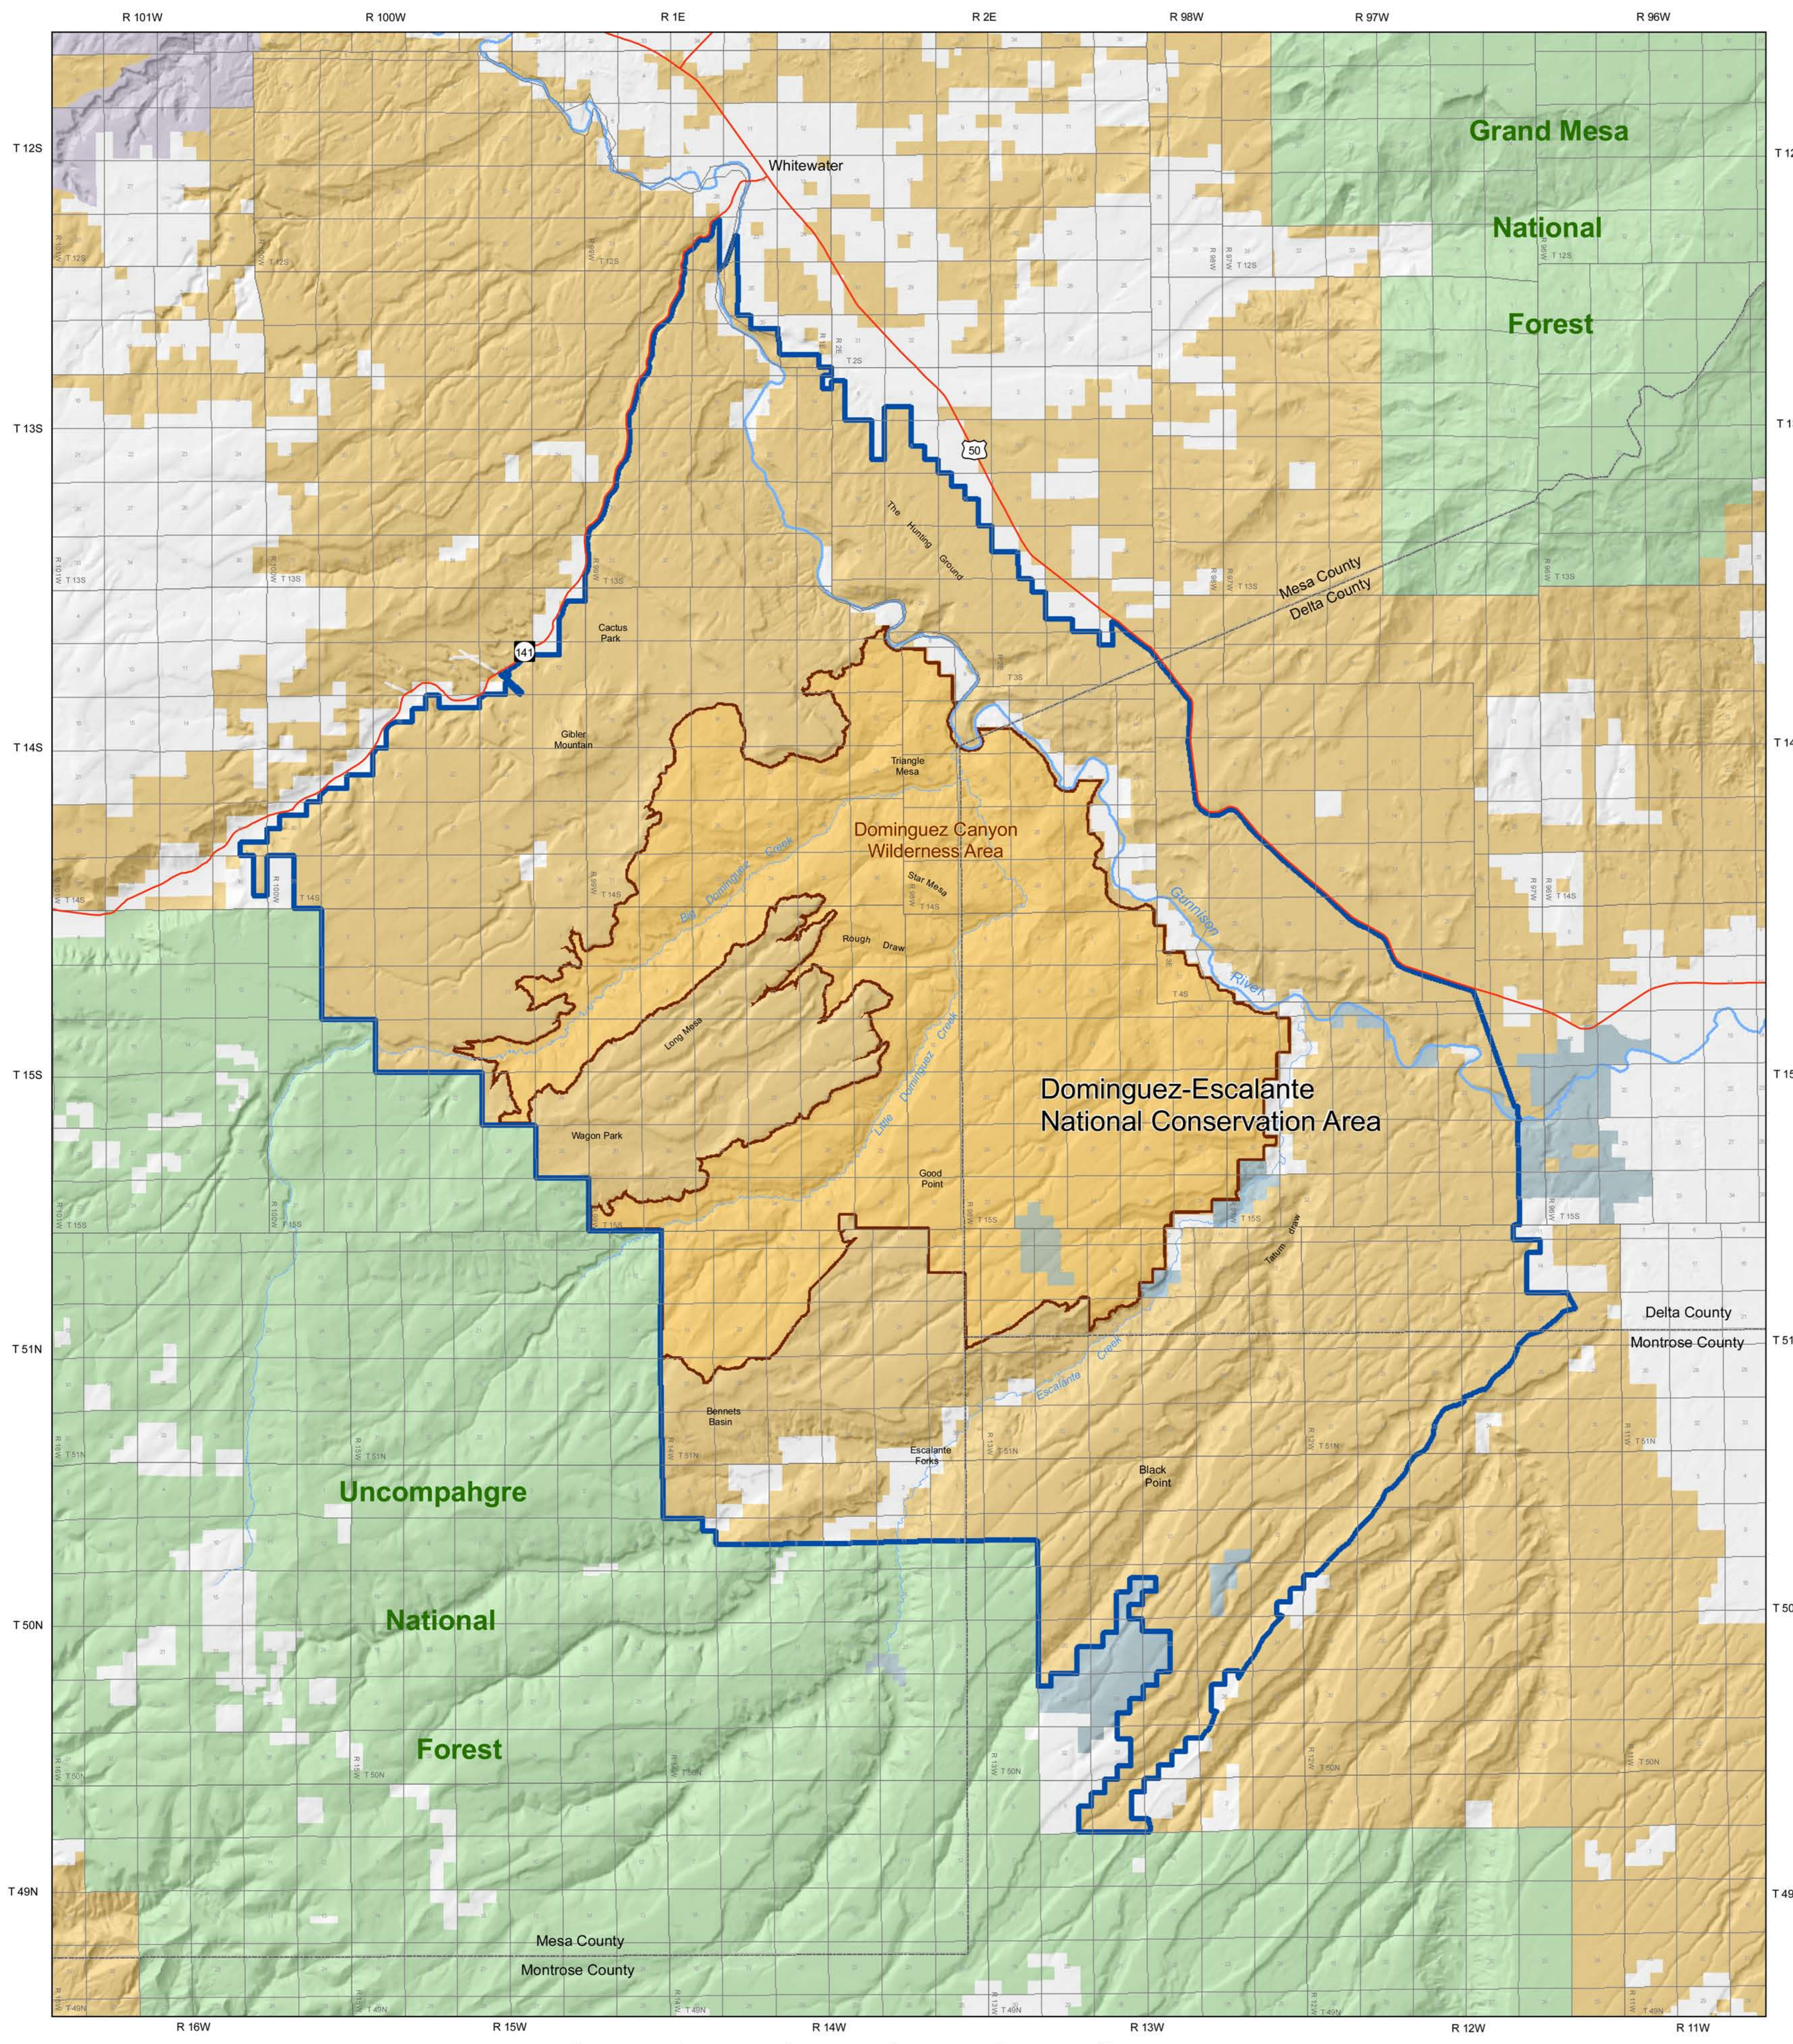

Dominguez-Escalante National Conservation Area

Designated March 30, 2009

0 2 4 6 8 10 Miles
1:80,000

This map is intended to be plotted at 34x44

Based on Final Legislative Map September 15, 2008