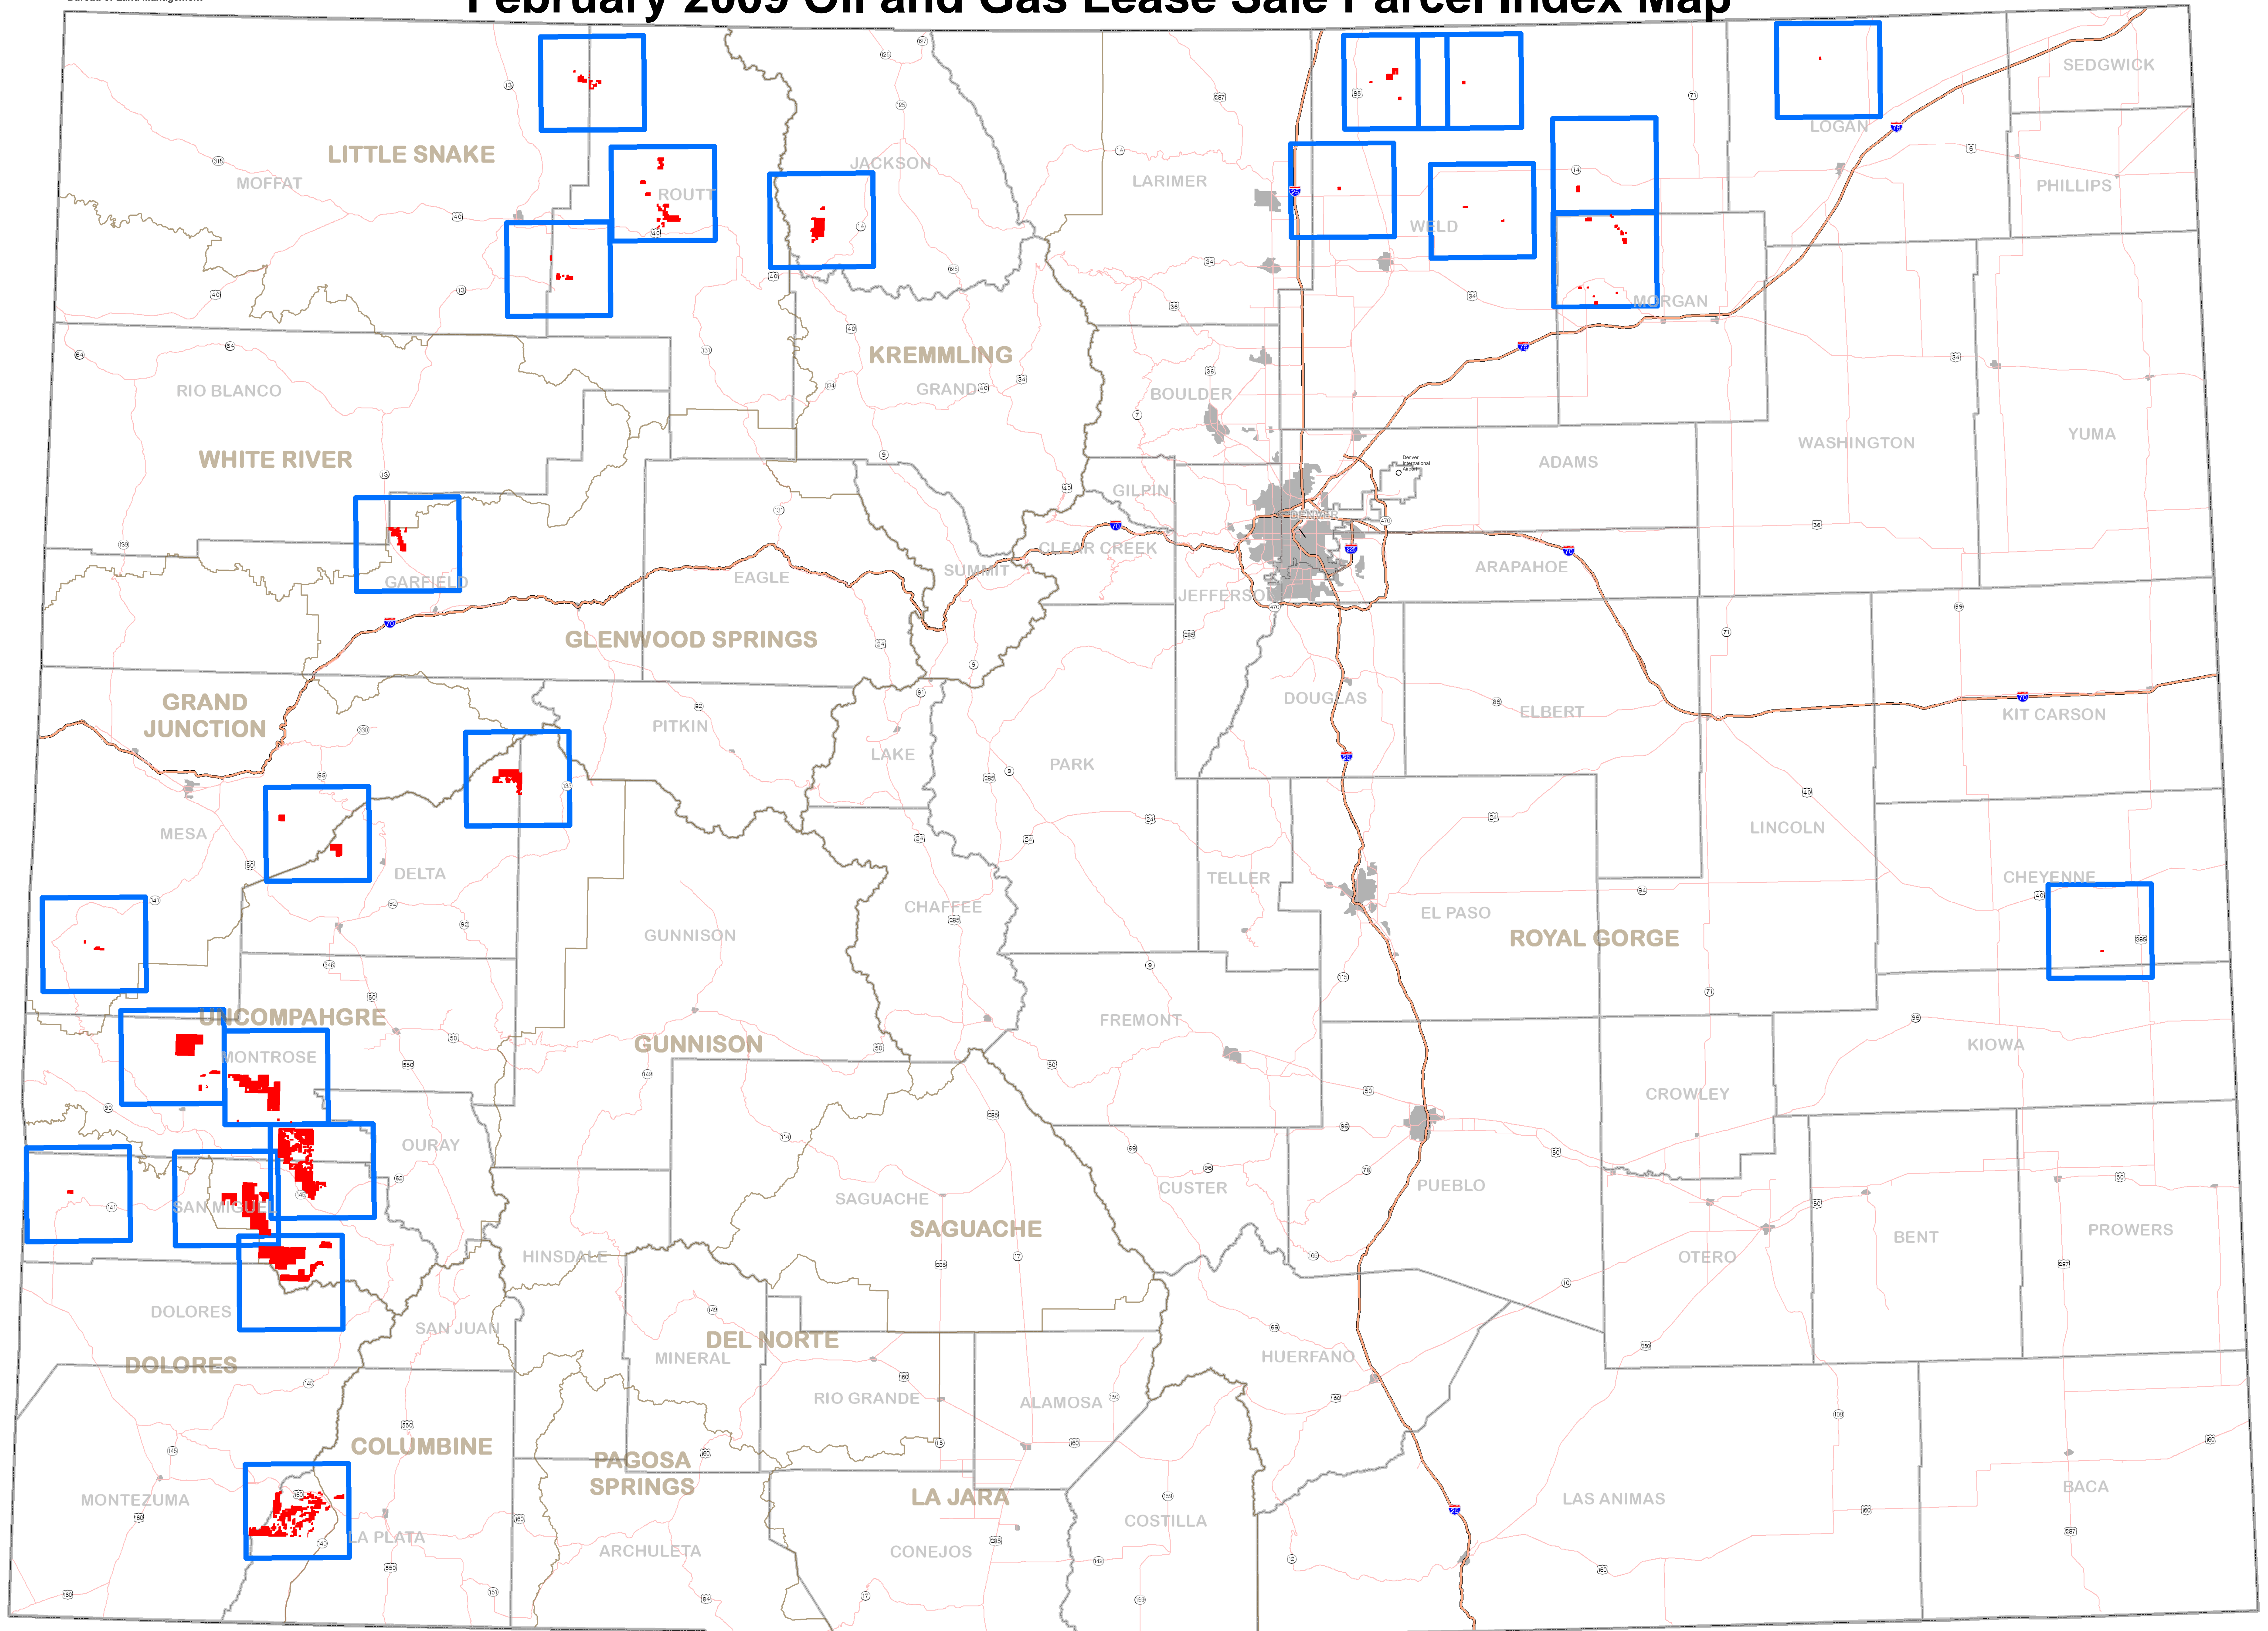

State of Colorado

February 2009 Oil and Gas Lease Sale Parcel Index Map

COLORADO

COLORADO