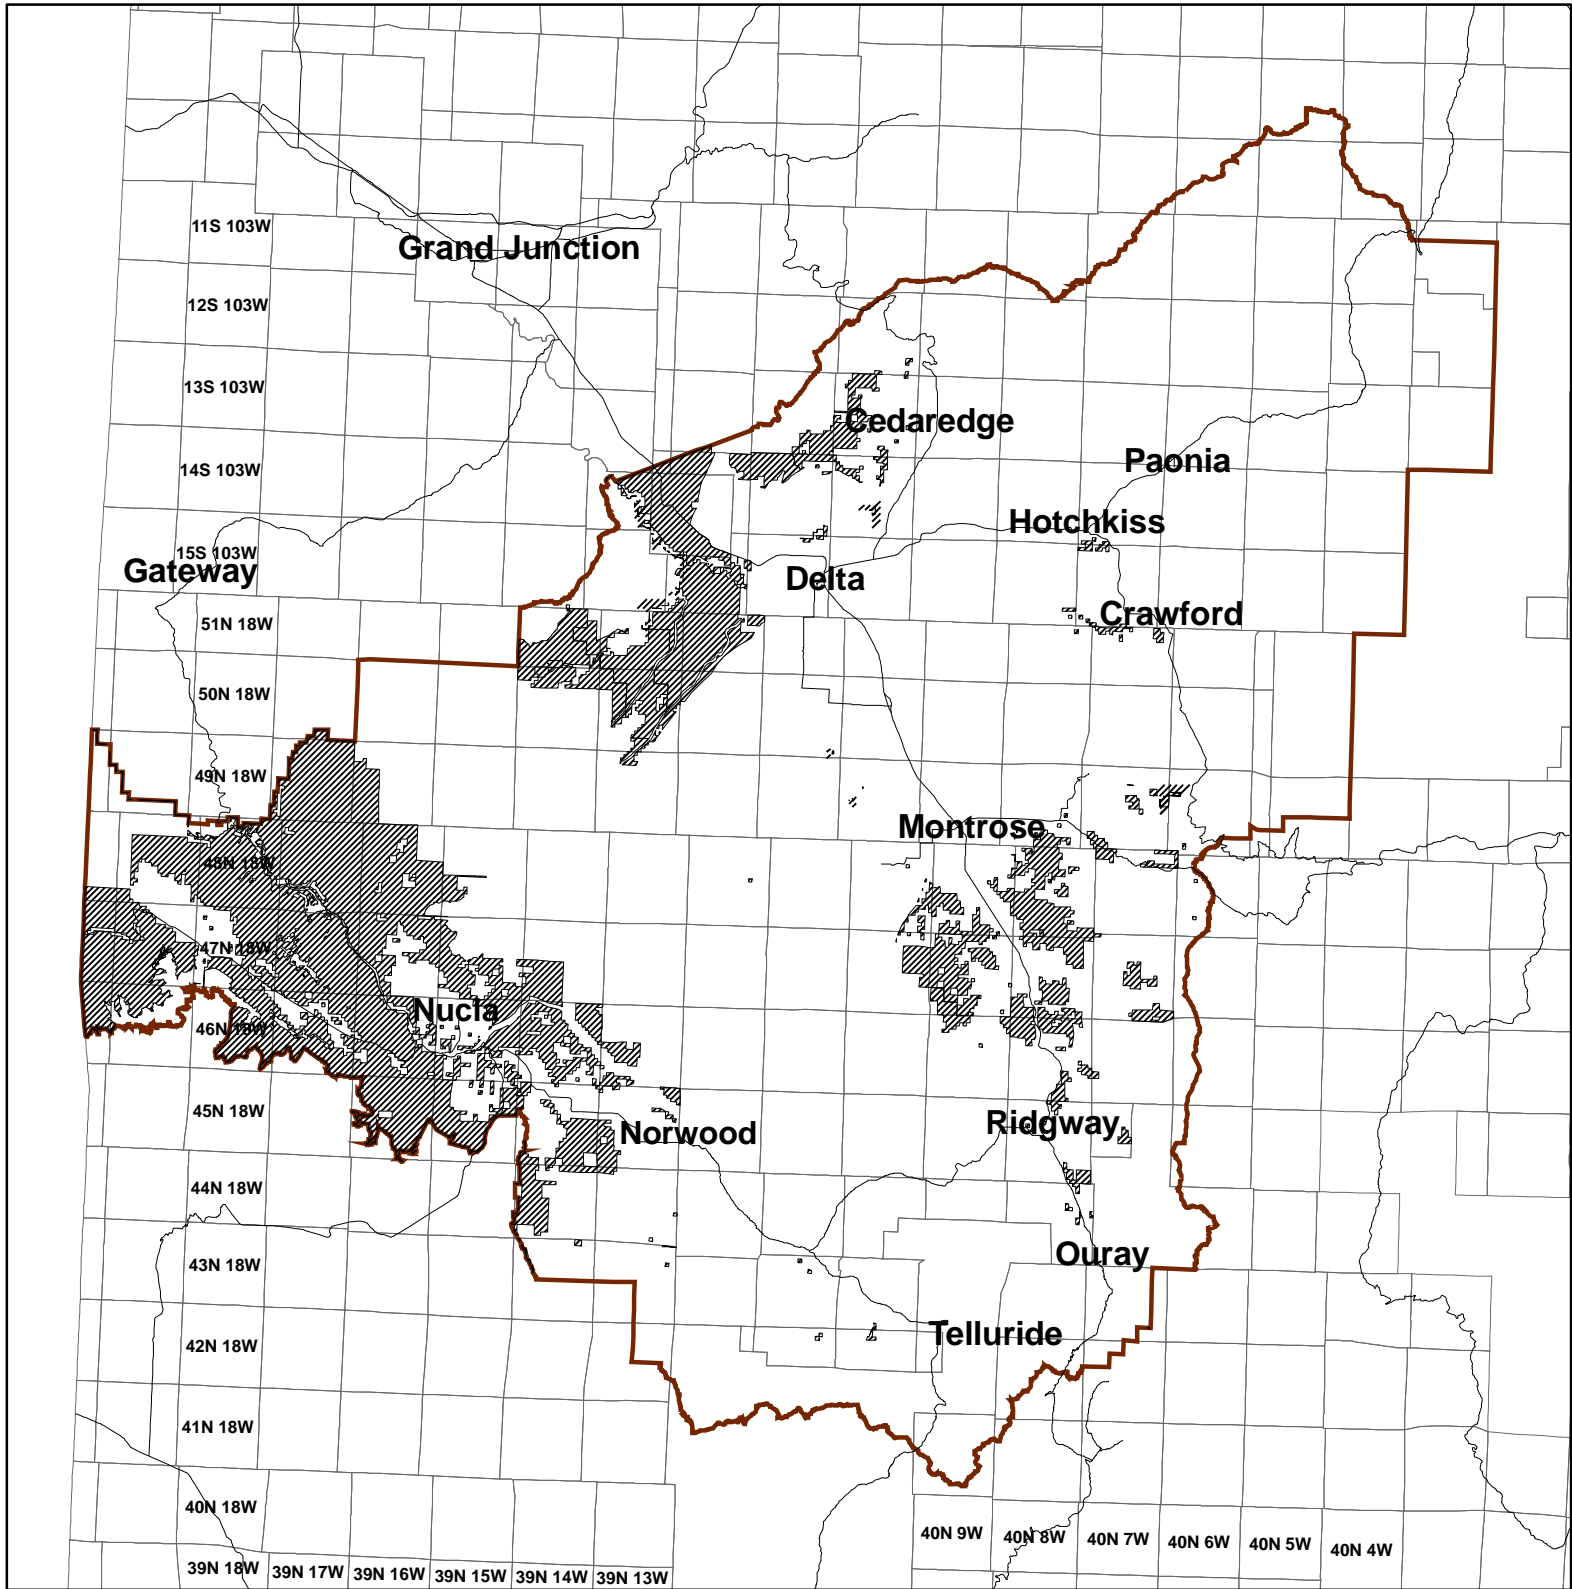

**Travel Designation Areas Changing from
"Open" to "Limited to Existing"
Map 1**

Legend

-  Colorado Highways
-  Change from Open to Limited to Existing (~464,000 acres)
-  Uncompahgre Field Office Boundary

No warranty is made by the Bureau of Land Management as to the accuracy, reliability, or completeness of these data. This information may not meet National Map Accuracy Standards. This product may be updated without notice.