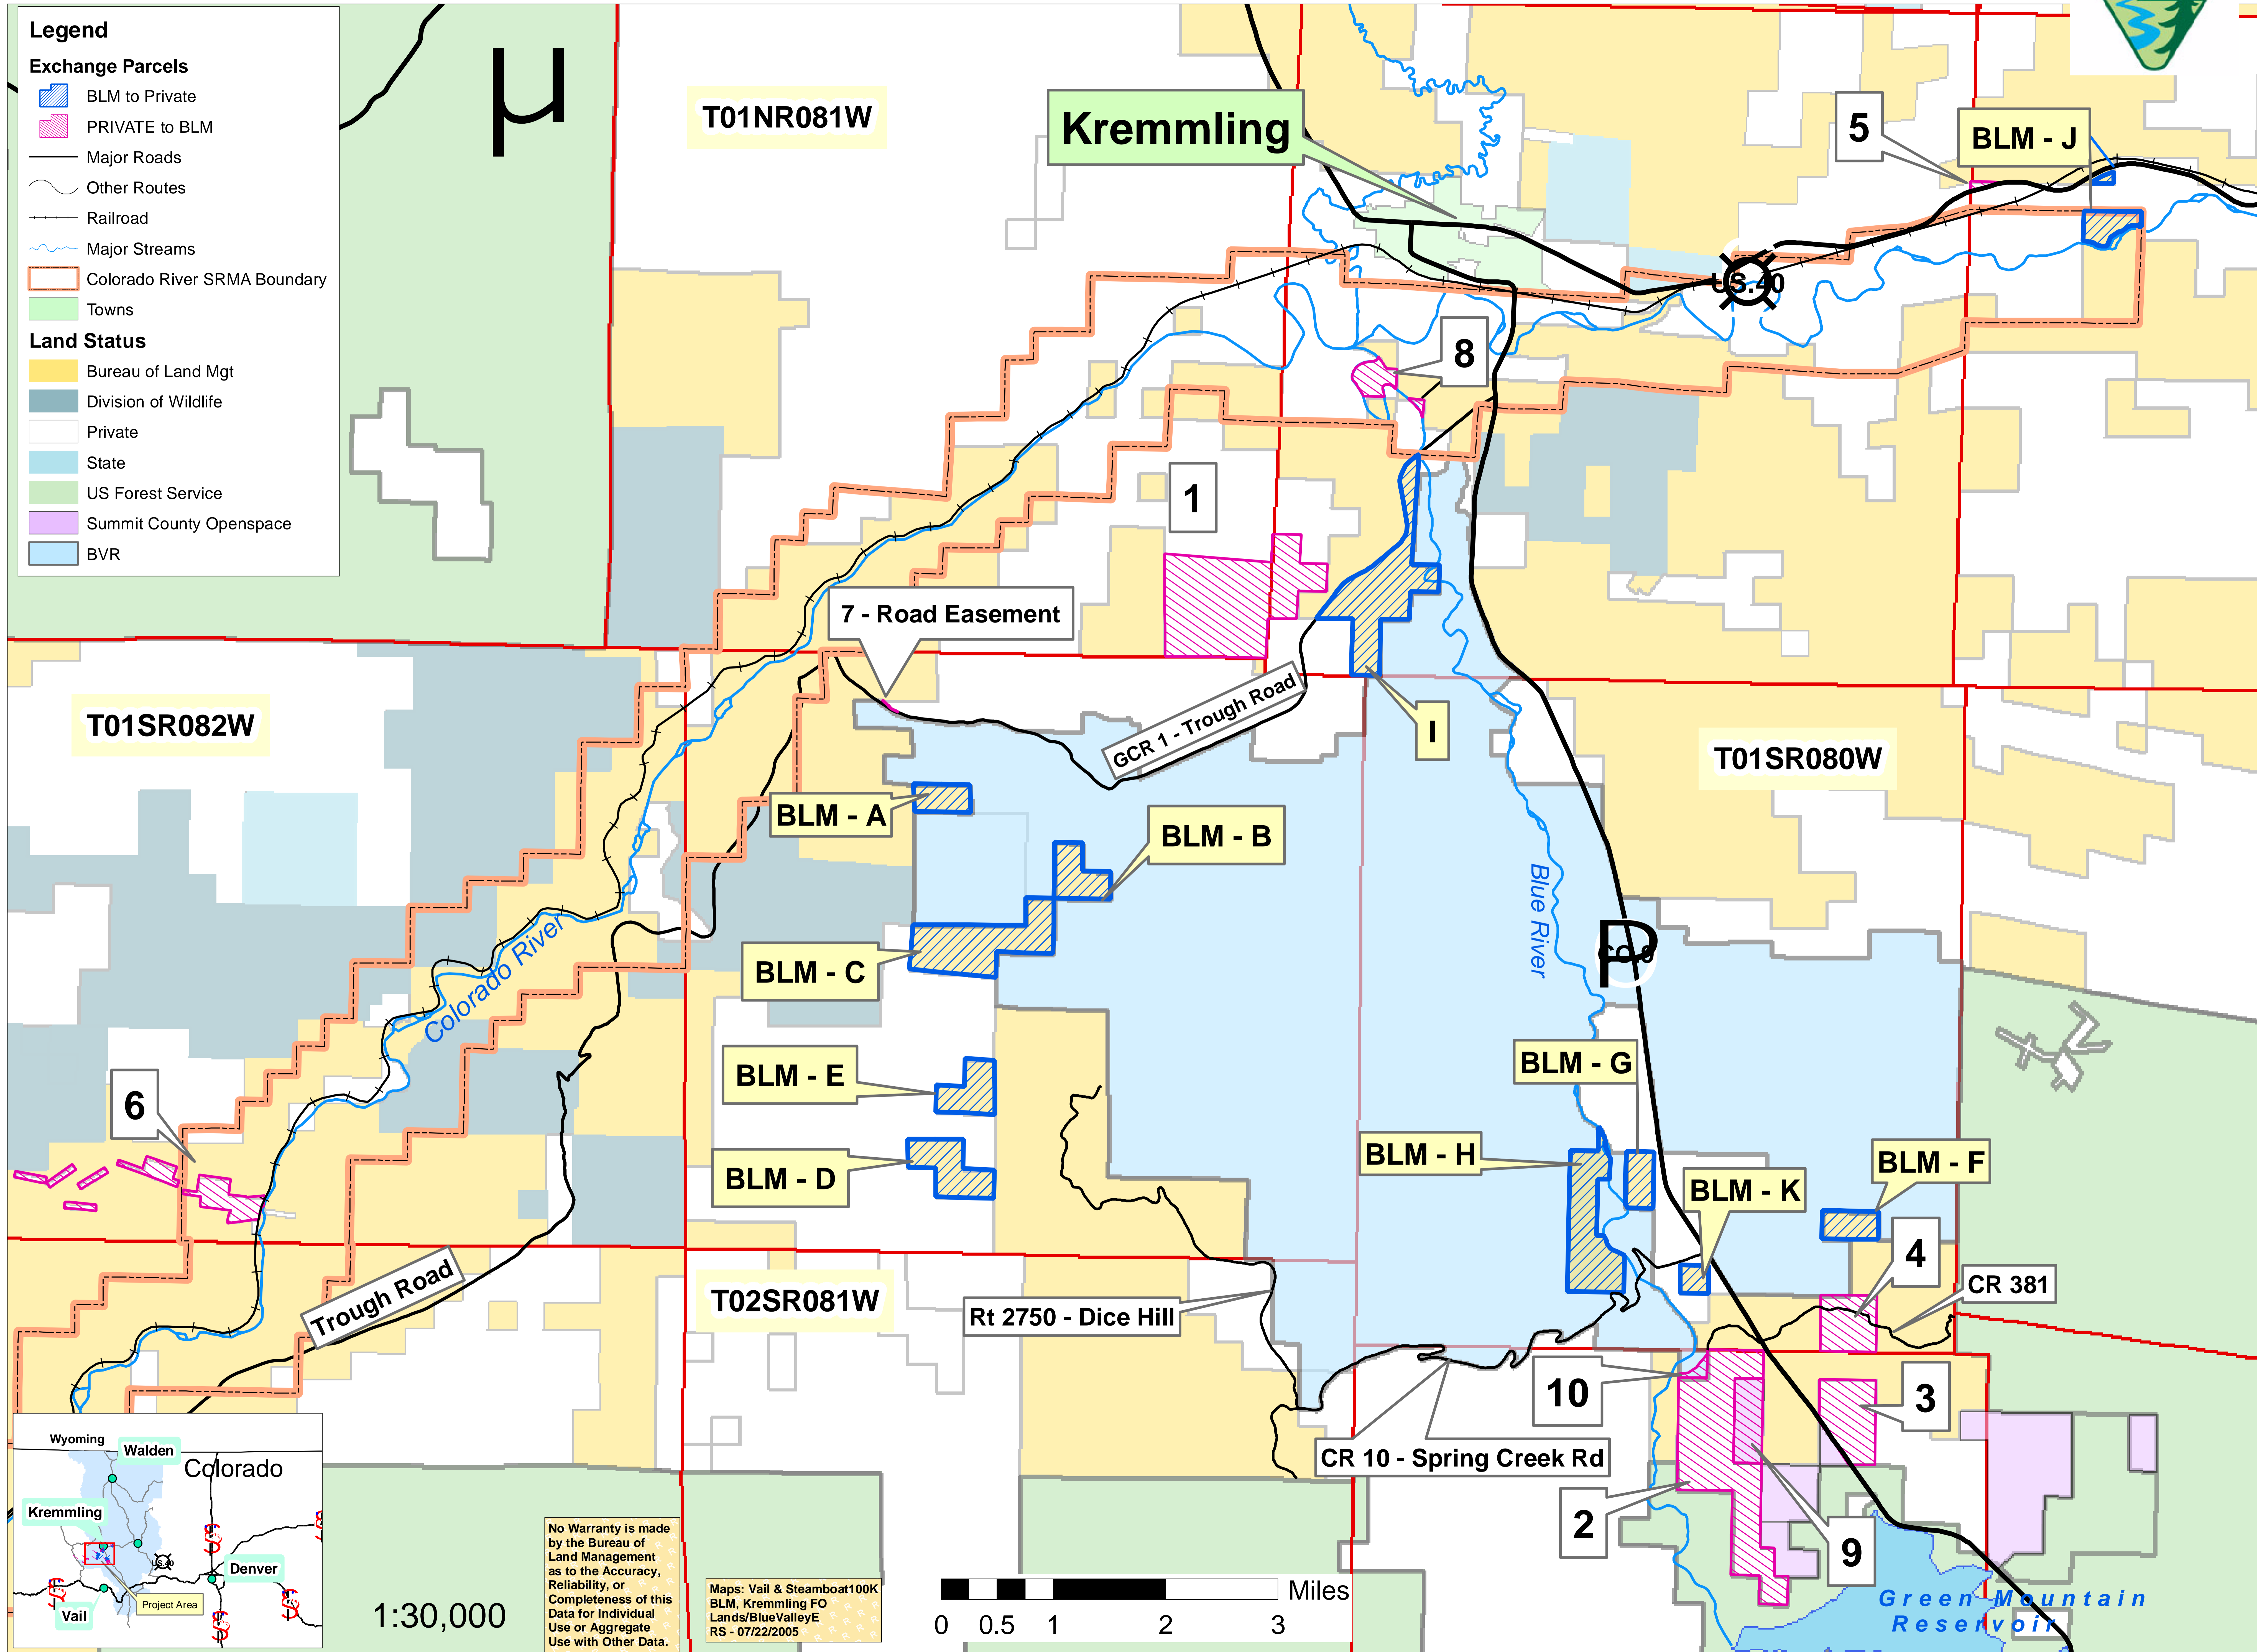

PROPOSED Blue Valley Ranch Exchange

Legend

Exchange Parcels

- BLM to Private
- PRIVATE to BLM
- Major Roads
- Other Routes
- Railroad
- Major Streams
- Colorado River SRMA Boundary
- Towns

Land Status

- Bureau of Land Mgt
- Division of Wildlife
- Private
- State
- US Forest Service
- Summit County Openspace
- BVR

No Warranty is made by the Bureau of Land Management as to the Accuracy, Reliability, or Completeness of this Data for Individual Use or Aggregate Use with Other Data.

Maps: Vail & Steamboat100K
BLM, Kremmling FO
Lands/BlueValleyE
RS - 07/22/2005

1:30,000