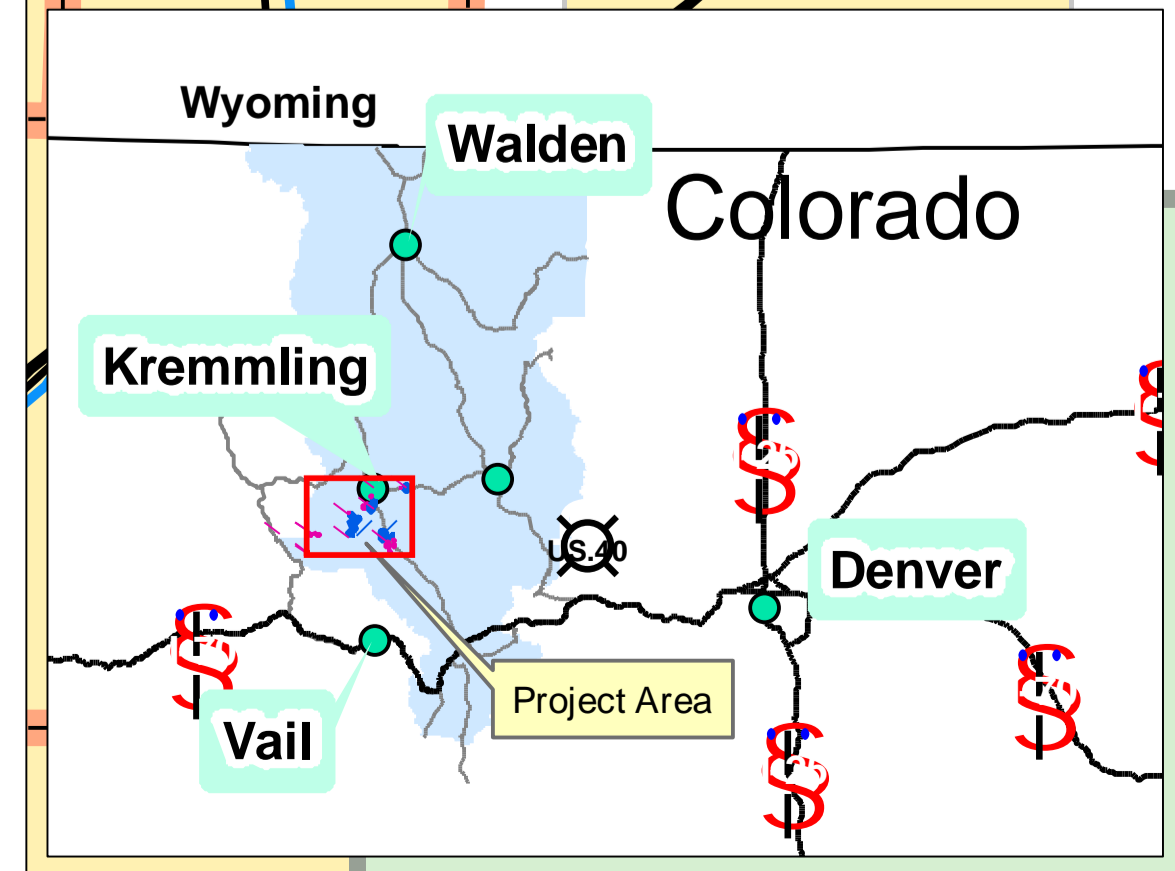

PROPOSED Blue Valley Ranch Exchange

Legend

Exchange Parcels

- BLM to Private
- PRIVATE to BLM
- Major Roads
- Other Routes
- Railroad
- Major Streams
- Colorado River SRMA Boundary
- Towns

Land Status

- Bureau of Land Mgt
- Division of Wildlife
- Private
- State
- US Forest Service
- Summit County Openspace
- BVR

No Warranty is made by the Bureau of Land Management as to the Accuracy, Reliability, or Completeness of this Data for Individual Use or Aggregate Use with Other Data.

Maps: Vail & Steamboat100K
BLM, Kremmling FO
Lands/BlueValleyE
RS - 07/22/2005