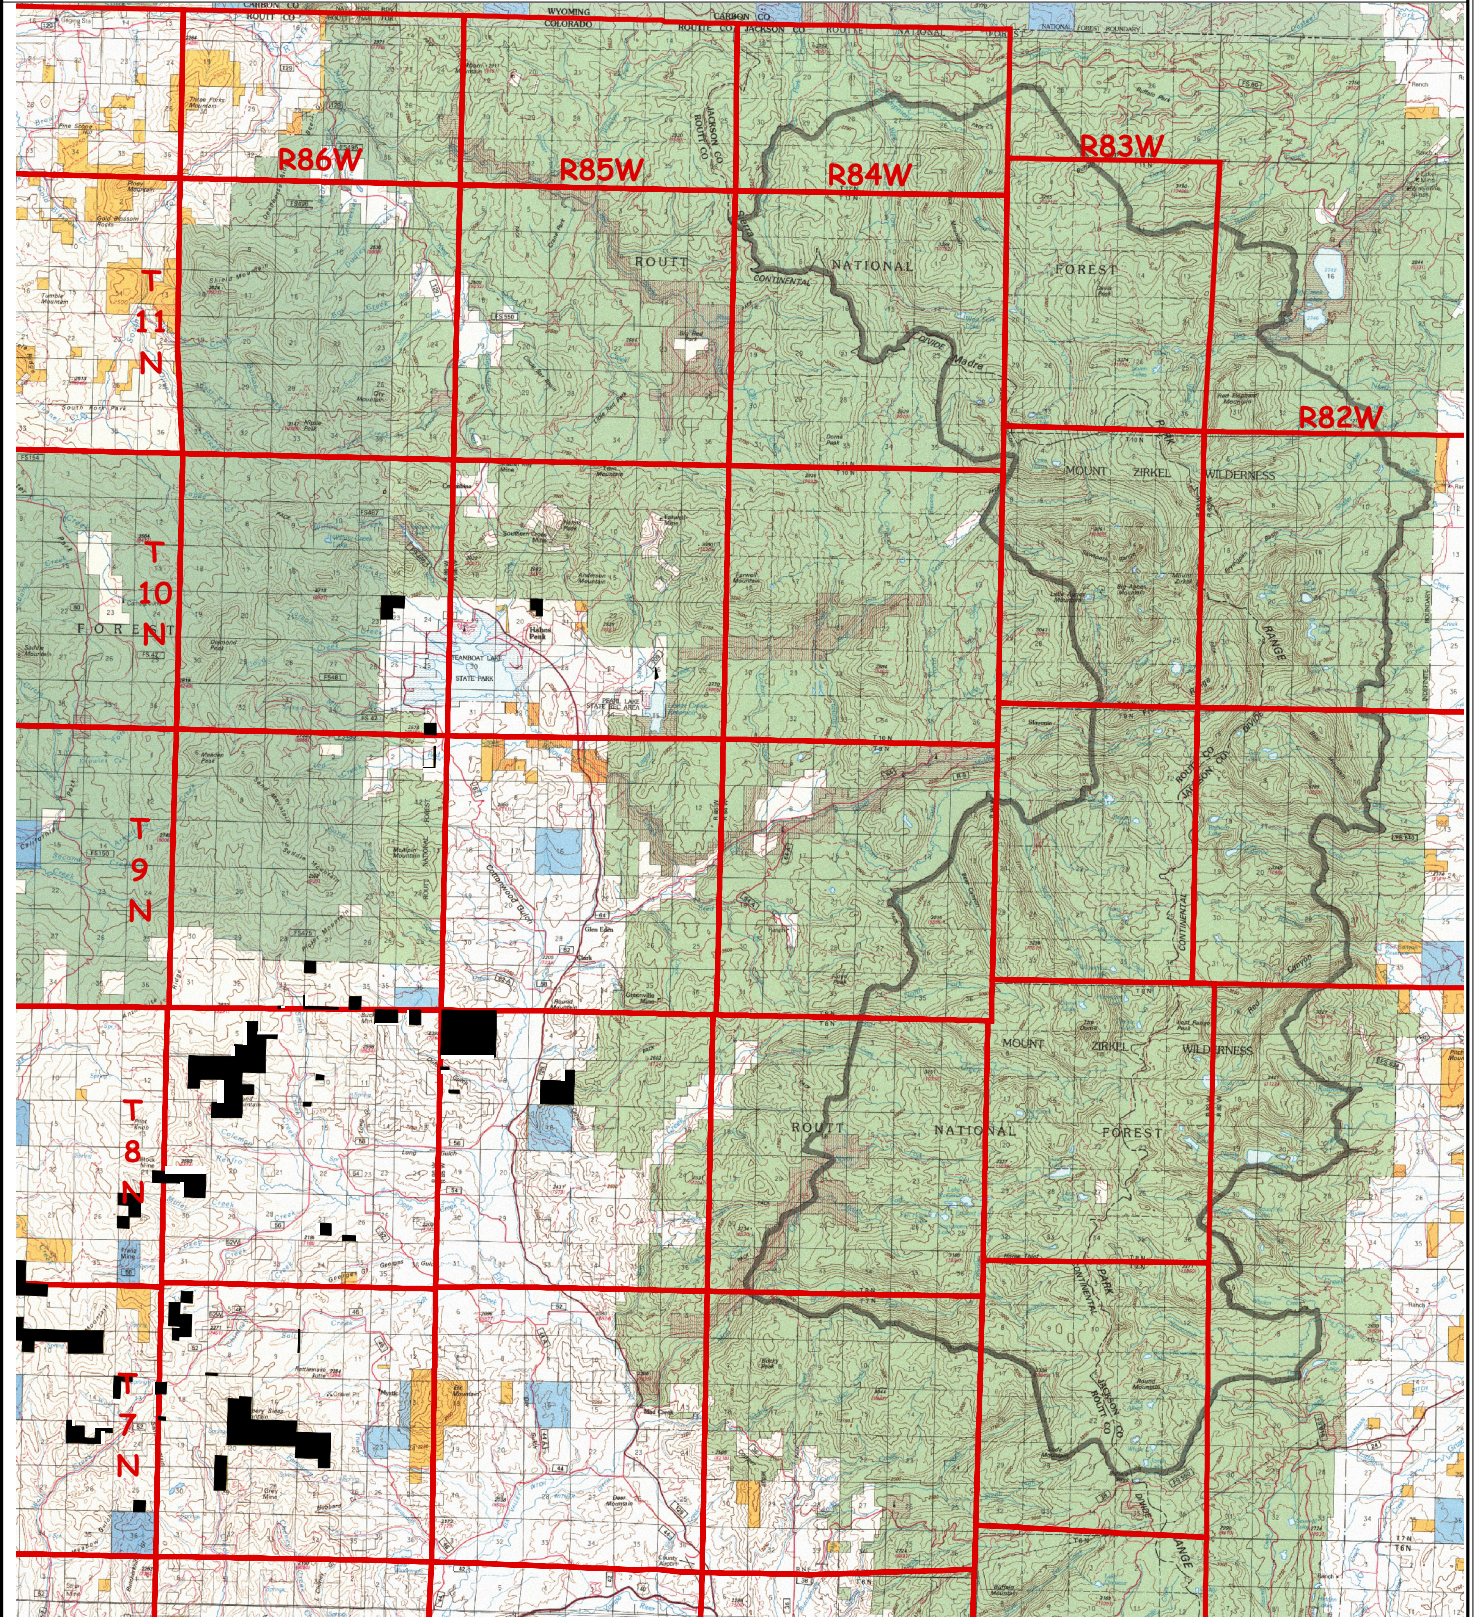

Emerald Mountain parcels now privately owned

Walden 100K Map Supplemental Handout

- Emerald Mtn parcels privately owned
- Land Status**
- BLM
- Division of Wildlife
- Private
- State Lands
- US Forest Service

http://www.co.blm.gov/lra/emerald_mtn/em.htm

(BLM use only - t:\gisplots\lsfo\lands\emerald_mtn\walden100k_a.pdf)

02/23/07