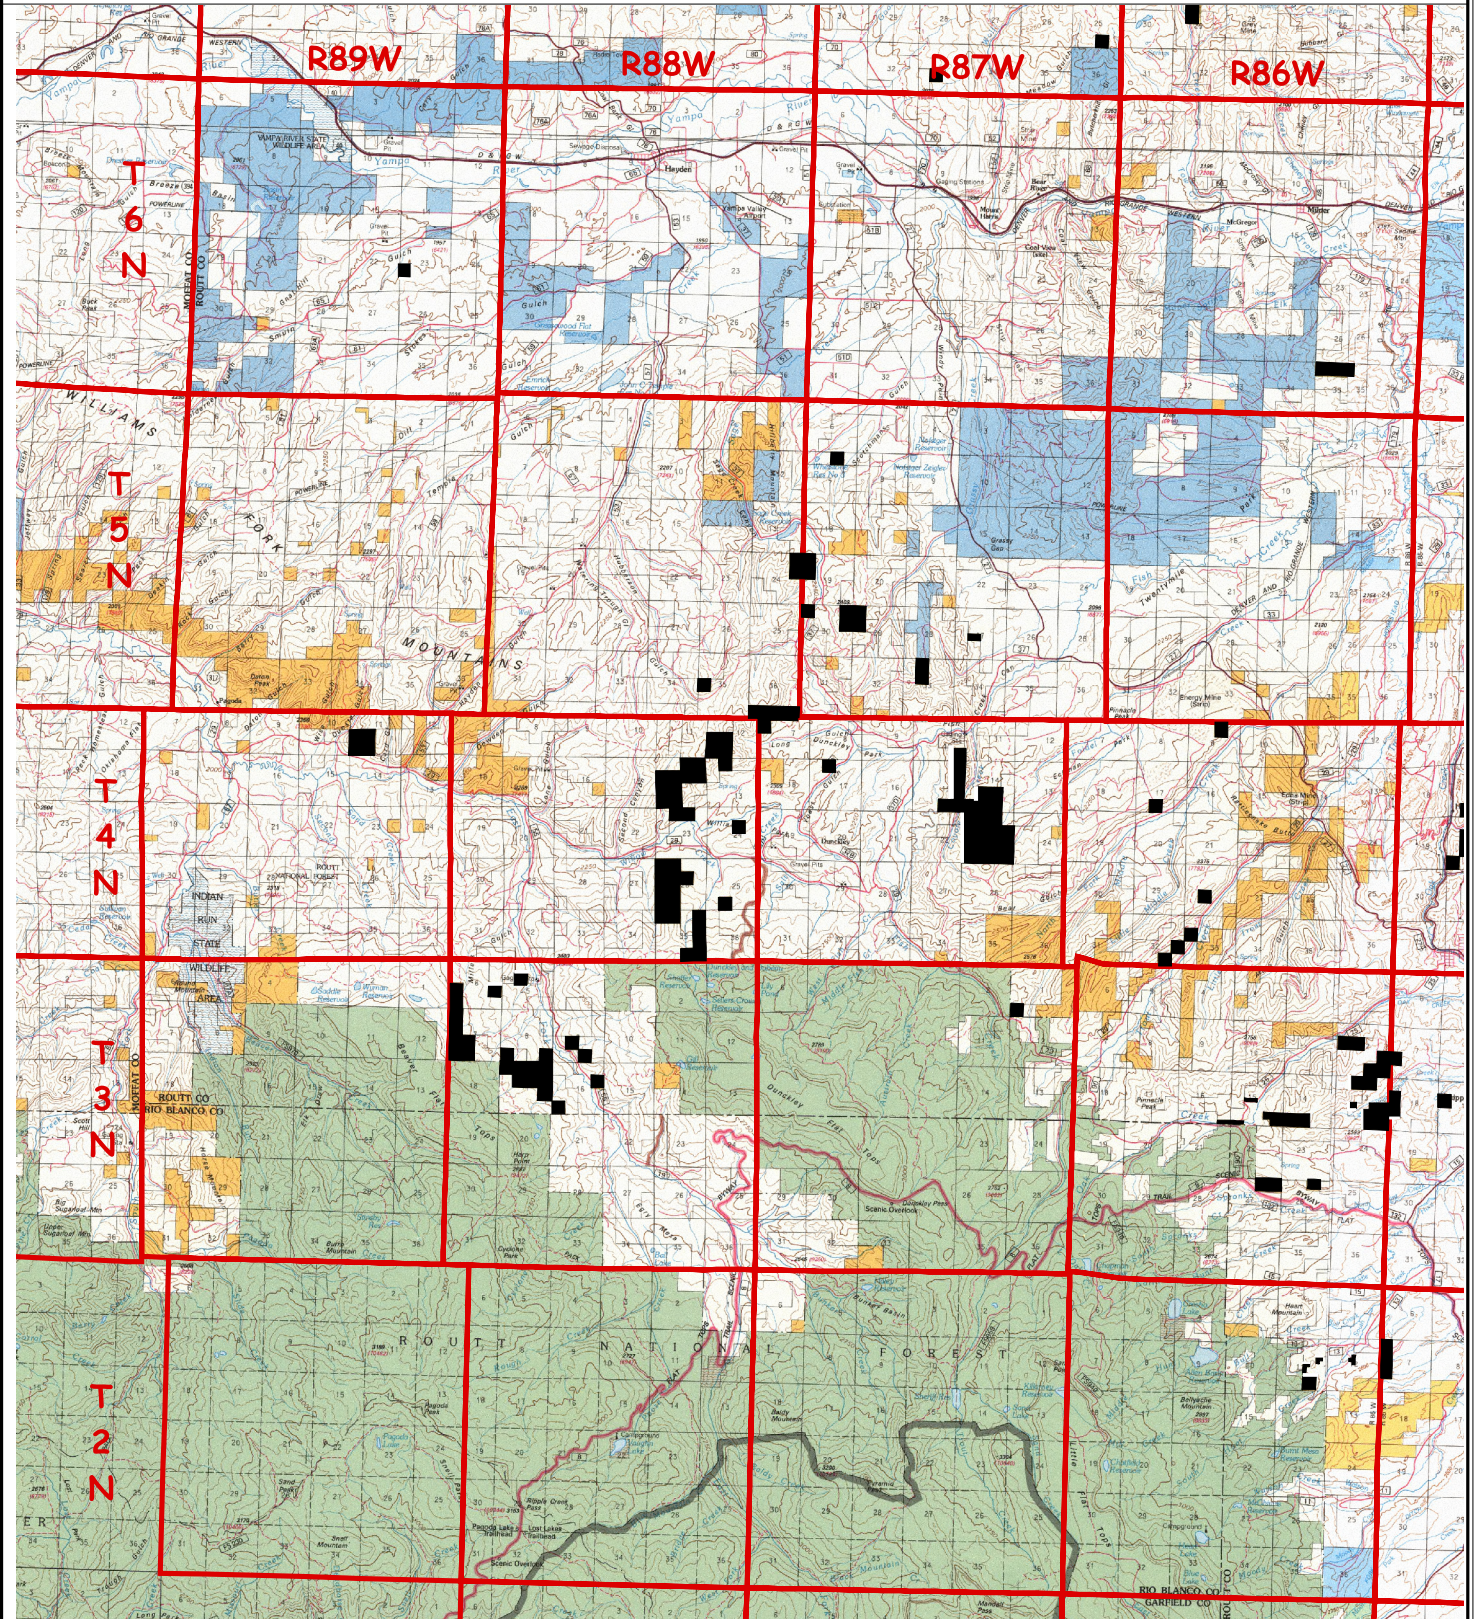

Emerald Mountain parcels now privately owned

Meeker 100K Map Supplemental Handout

- Emerald Mtn parcels privately owned
- Land Status
- BLM
- Division of Wildlife
- Private
- State Lands
- US Forest Service

http://www.co.blm.gov/lra/emerald_mtn/em.htm

(BLM use only - t:\gisplots\lsfo\lands\emerald_mtn\meeker100k_a.pdf)

02/23/07