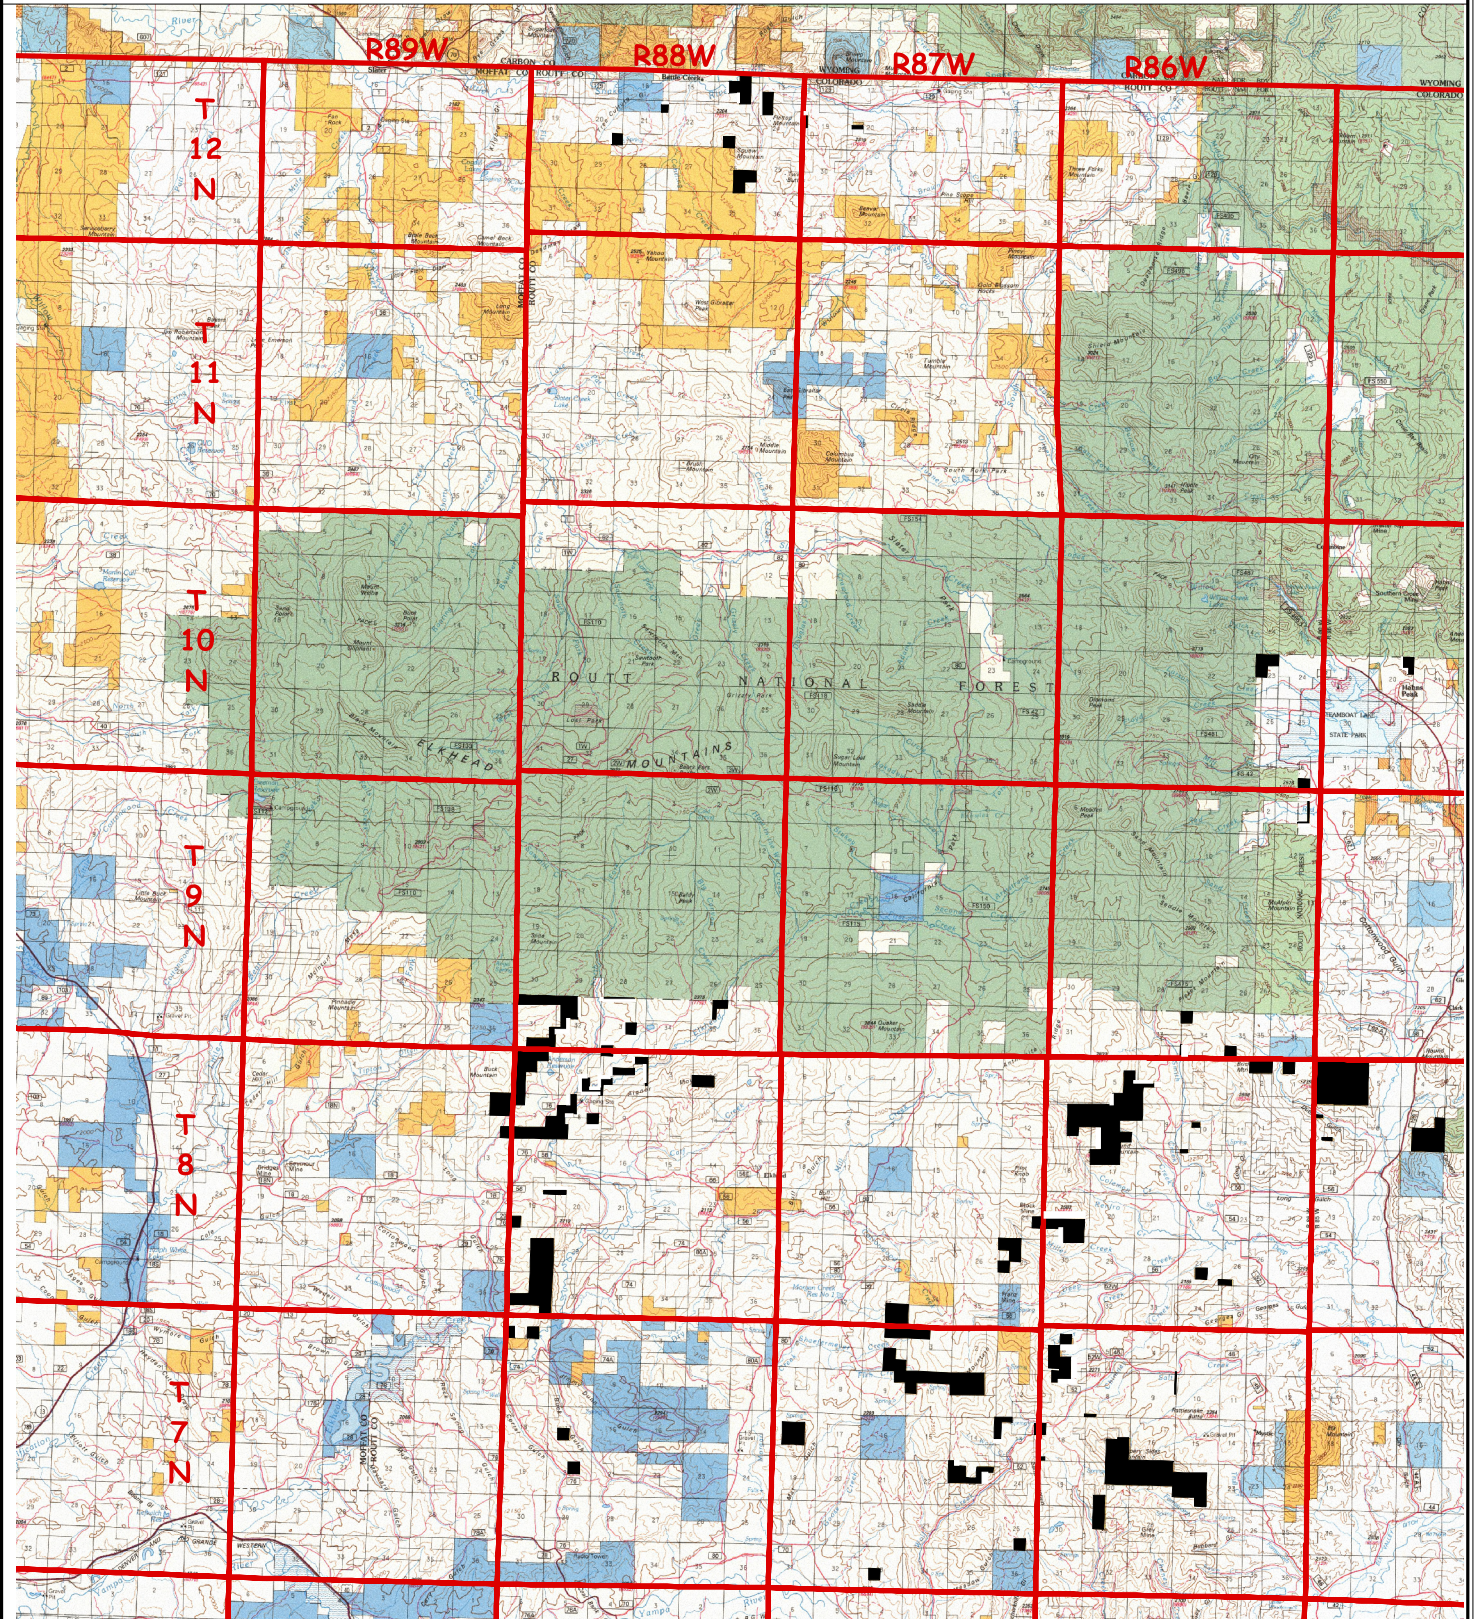

Emerald Mountain parcels now privately owned Craig 100K Map Supplemental Handout

Emerald Mtn parcels privately owned

- Land Status
- BLM
 - Division of Wildlife
 - Private
 - State Lands
 - US Forest Service

5 0 5 Miles

http://www.co.blm.gov/lra/emerald_mtn/em.htm

(BLM use only - t:\gisplots\lso\lands\emerald_mtn\craig100k_a.pdf)

02/23/07