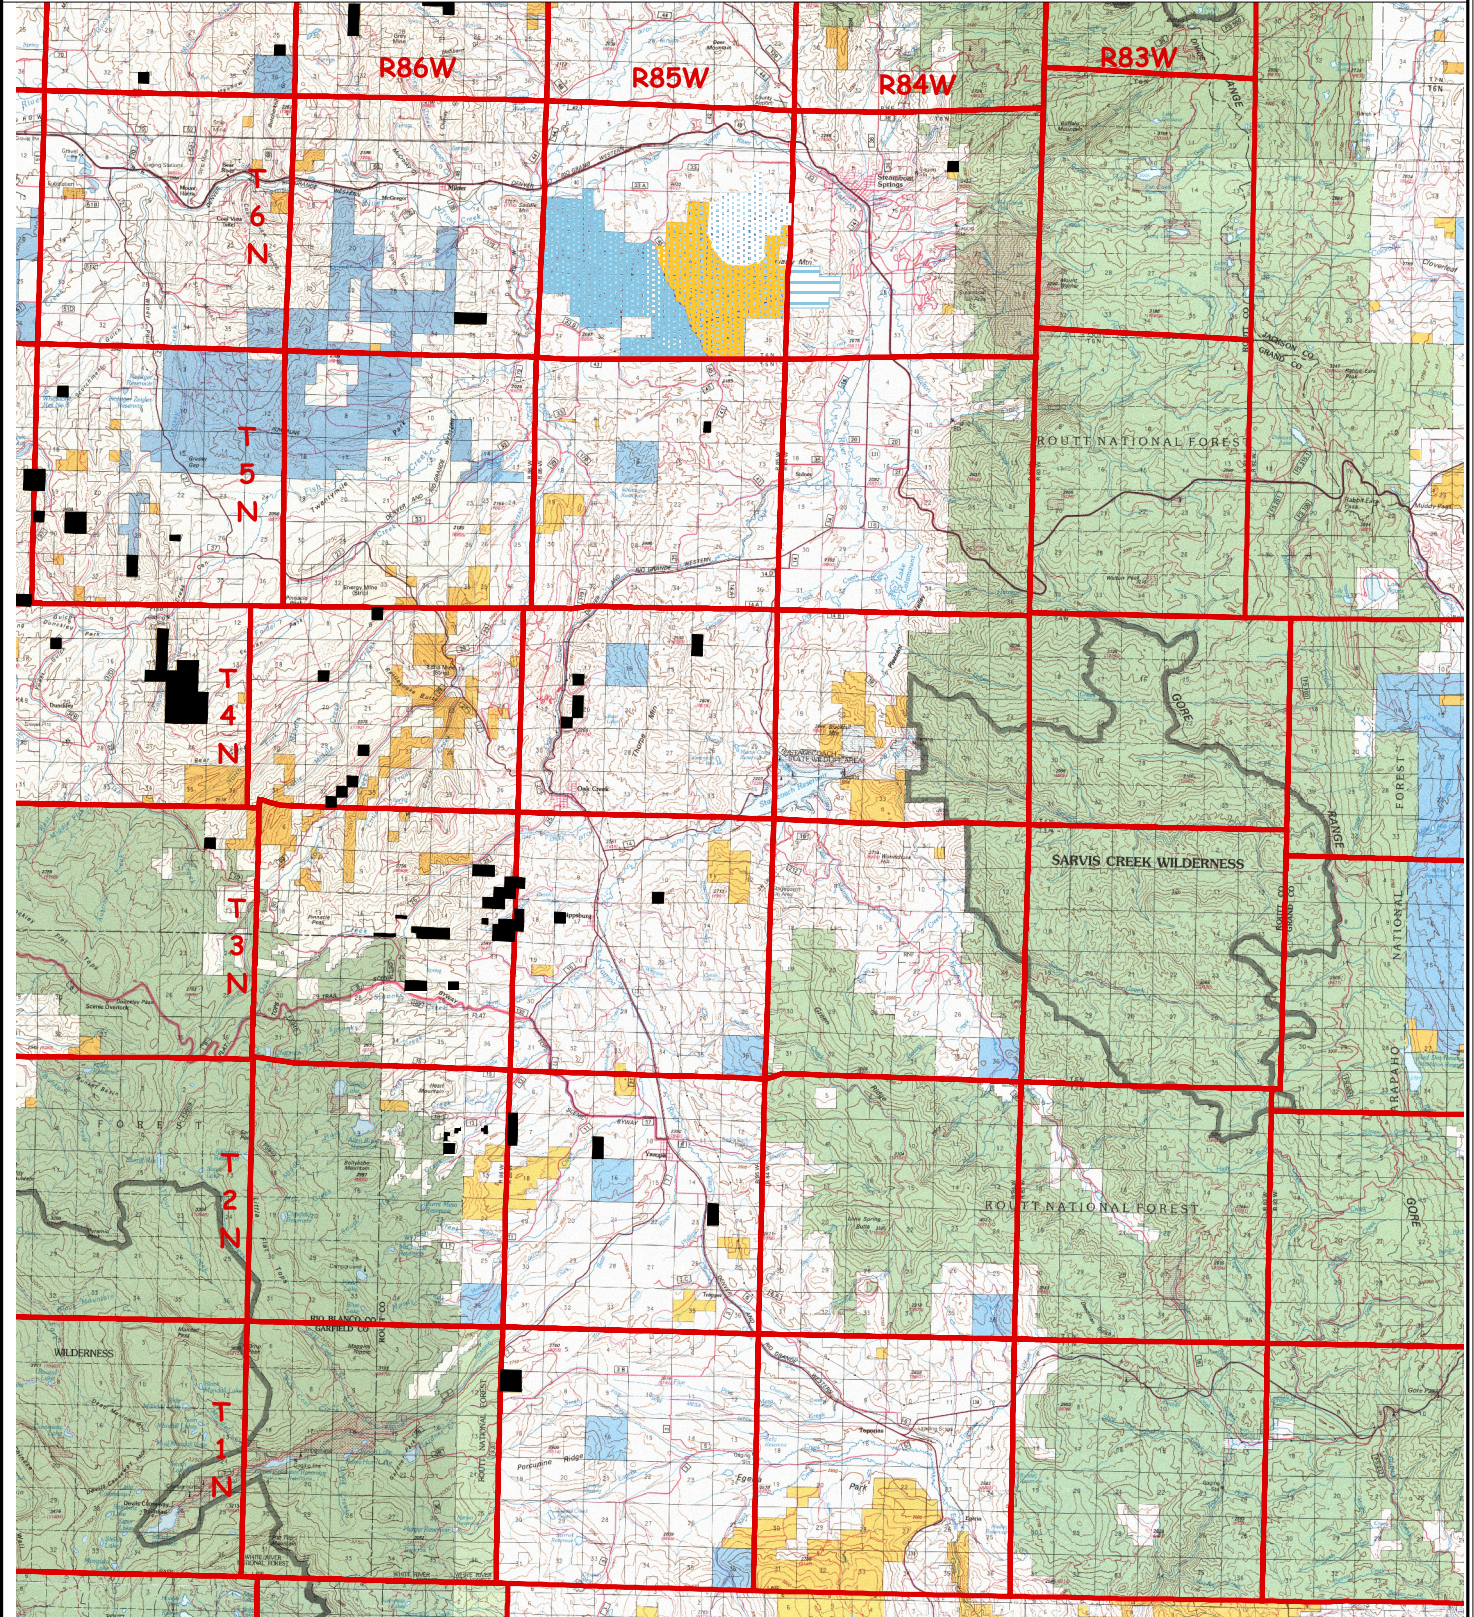

Emerald Mountain parcels now privately owned Steamboat Springs 100K Map Supplemental Handout

- Emerald Mtn parcels privately owned
- Land Status**
- BLM
- Division of Wildlife
- Private
- State Lands
- US Forest Service

http://www.co.blm.gov/lra/emerald_mtn/em.htm

(BLM use only - t:\gisplots\lsfo\lands\emerald_mtn\steamboat100k_a.pdf)

02/23/07