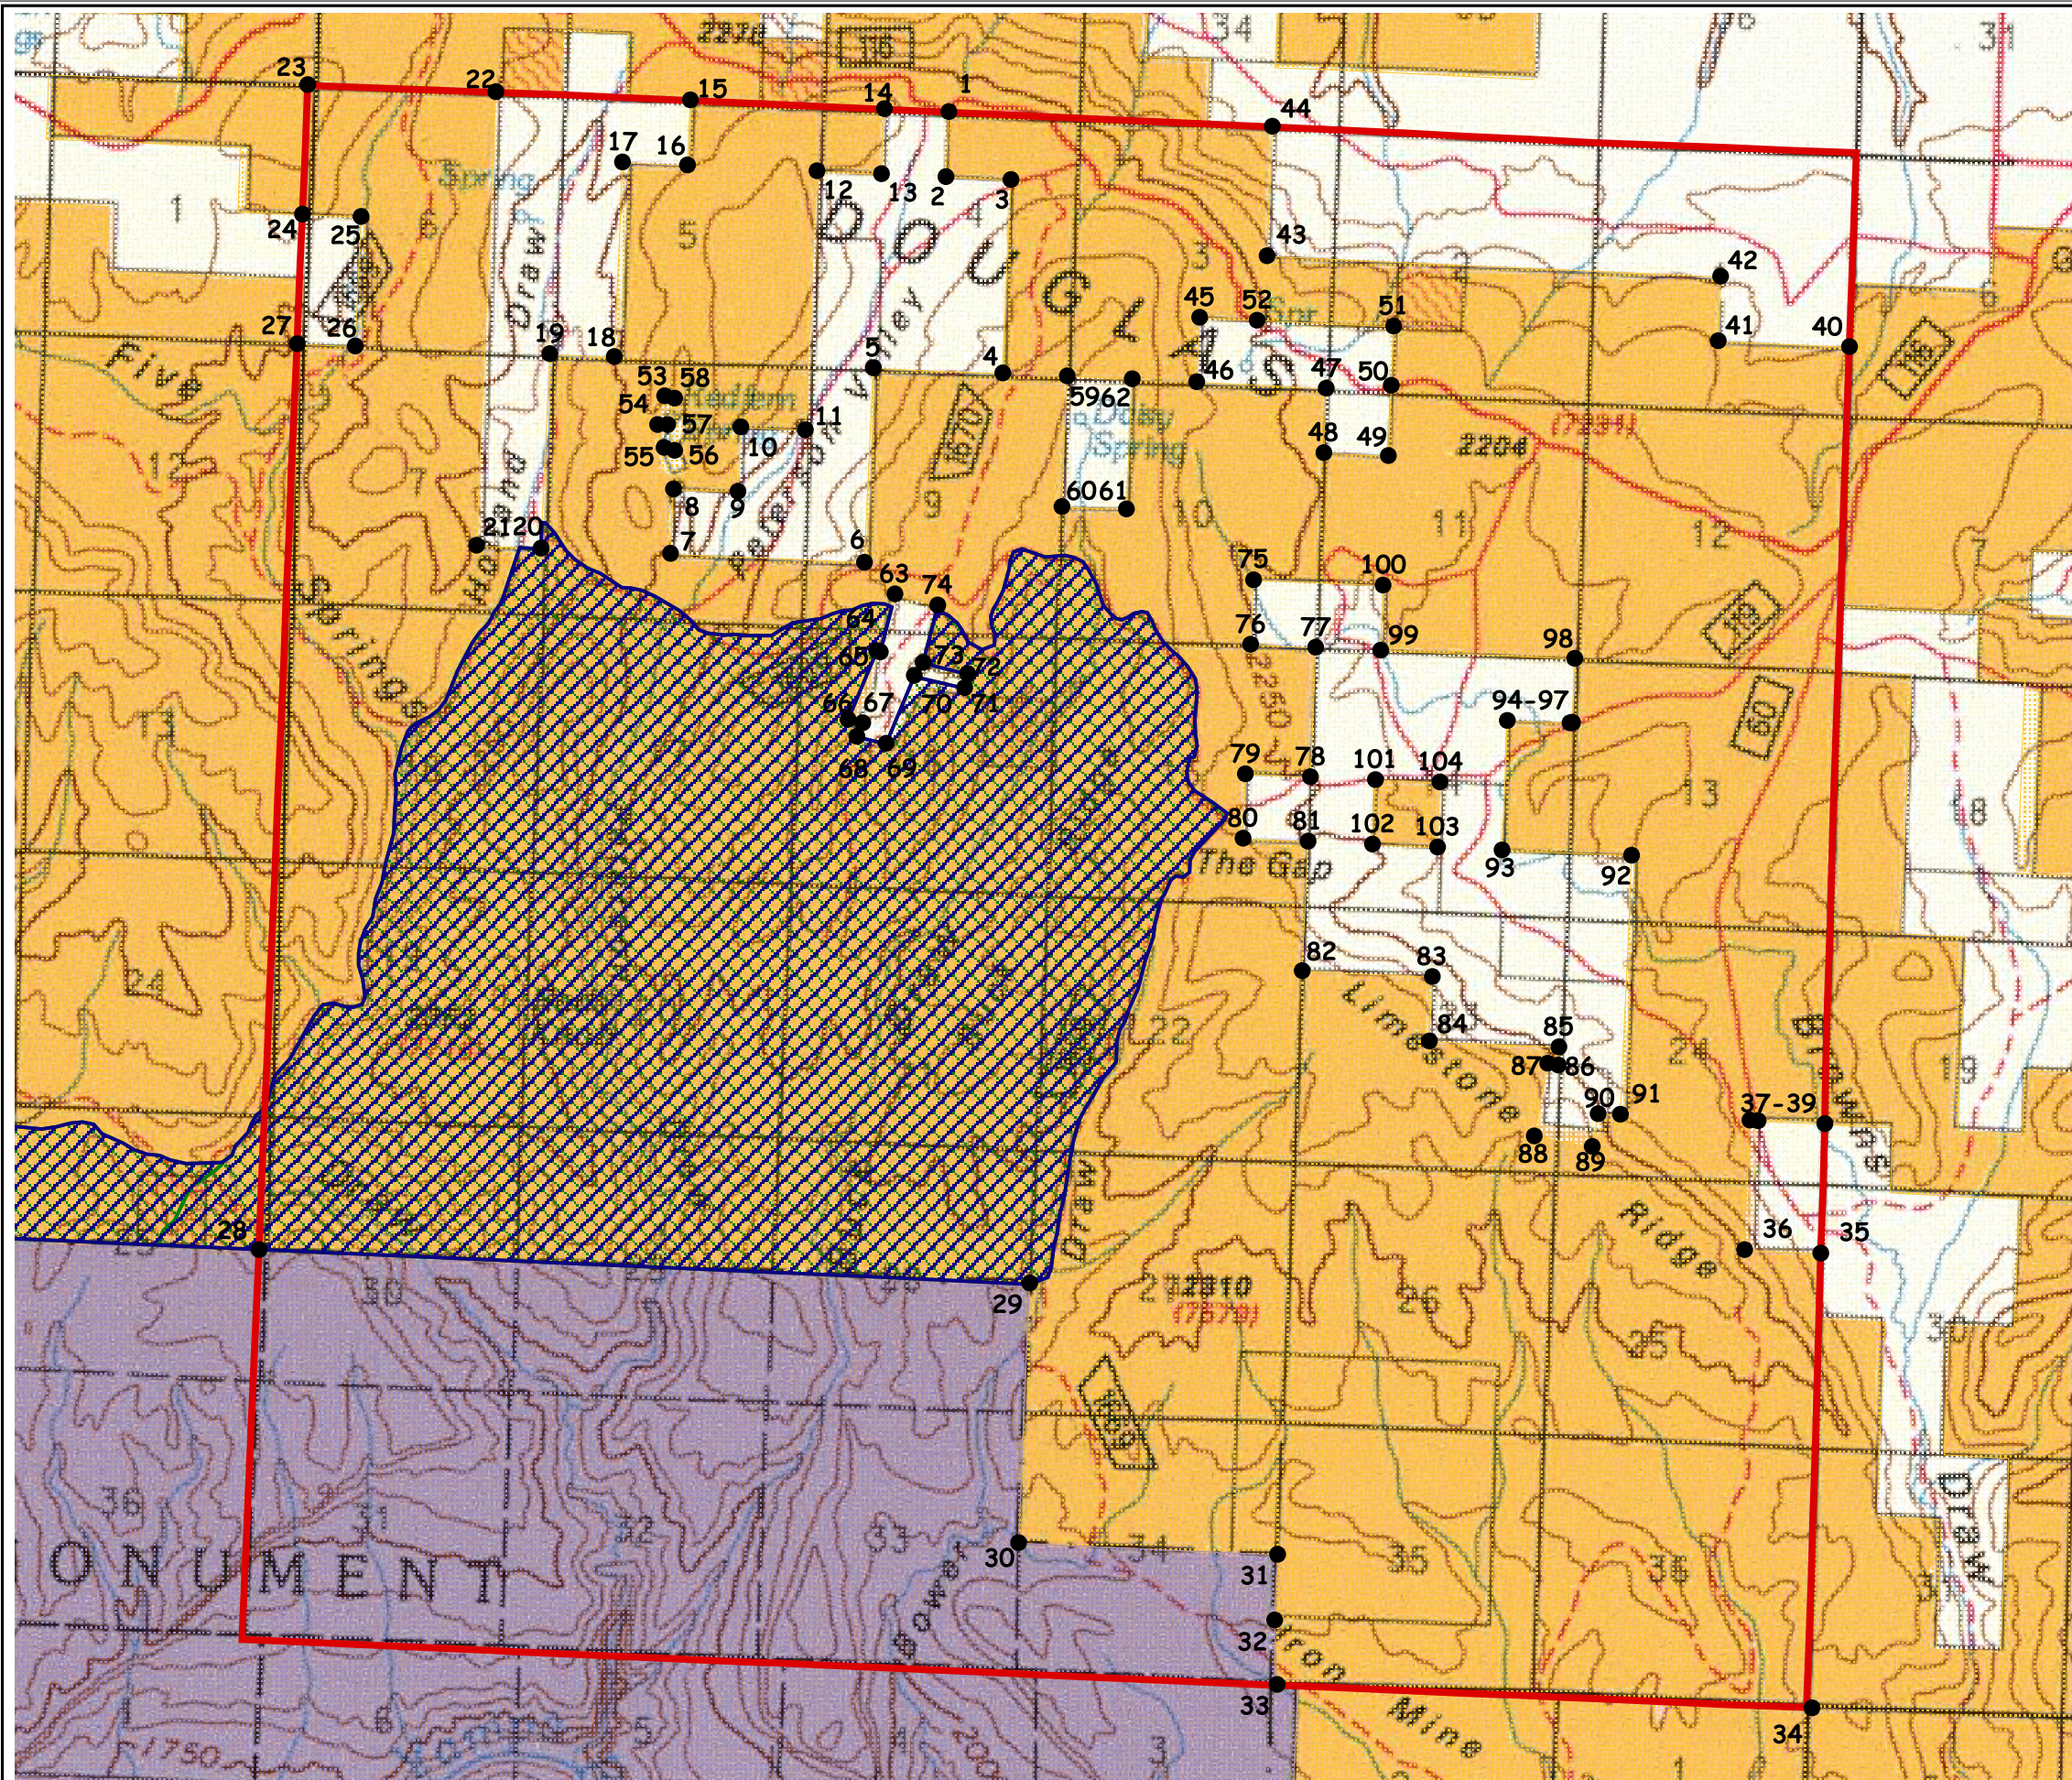

**Bureau of Land Management
Little Snake Field Office**

**T7N R101W
Coordinate Pairs**

- Coordinate Points *
- OHV Designations
- Existing Roads & Trails
- WSAs
- Surface Management Status
- BLM
- Dinosaur Nat'l Monument
- Private

* - please see attached coordinate information sheet for UTM (Zone 13 NAD 27) and Longitude/Latitude coordinate pairs

No warranty is made by the Bureau of Land Management as to the accuracy, reliability, or completeness of these data for individual use or aggregation use with other data. All boundaries are an approximate representation.

GPS Coordinates are based upon GCDB (Geographic Coordinate Data Base) spatial information and are considered 'Resource Grade' quality, appx +/- 10 meters.