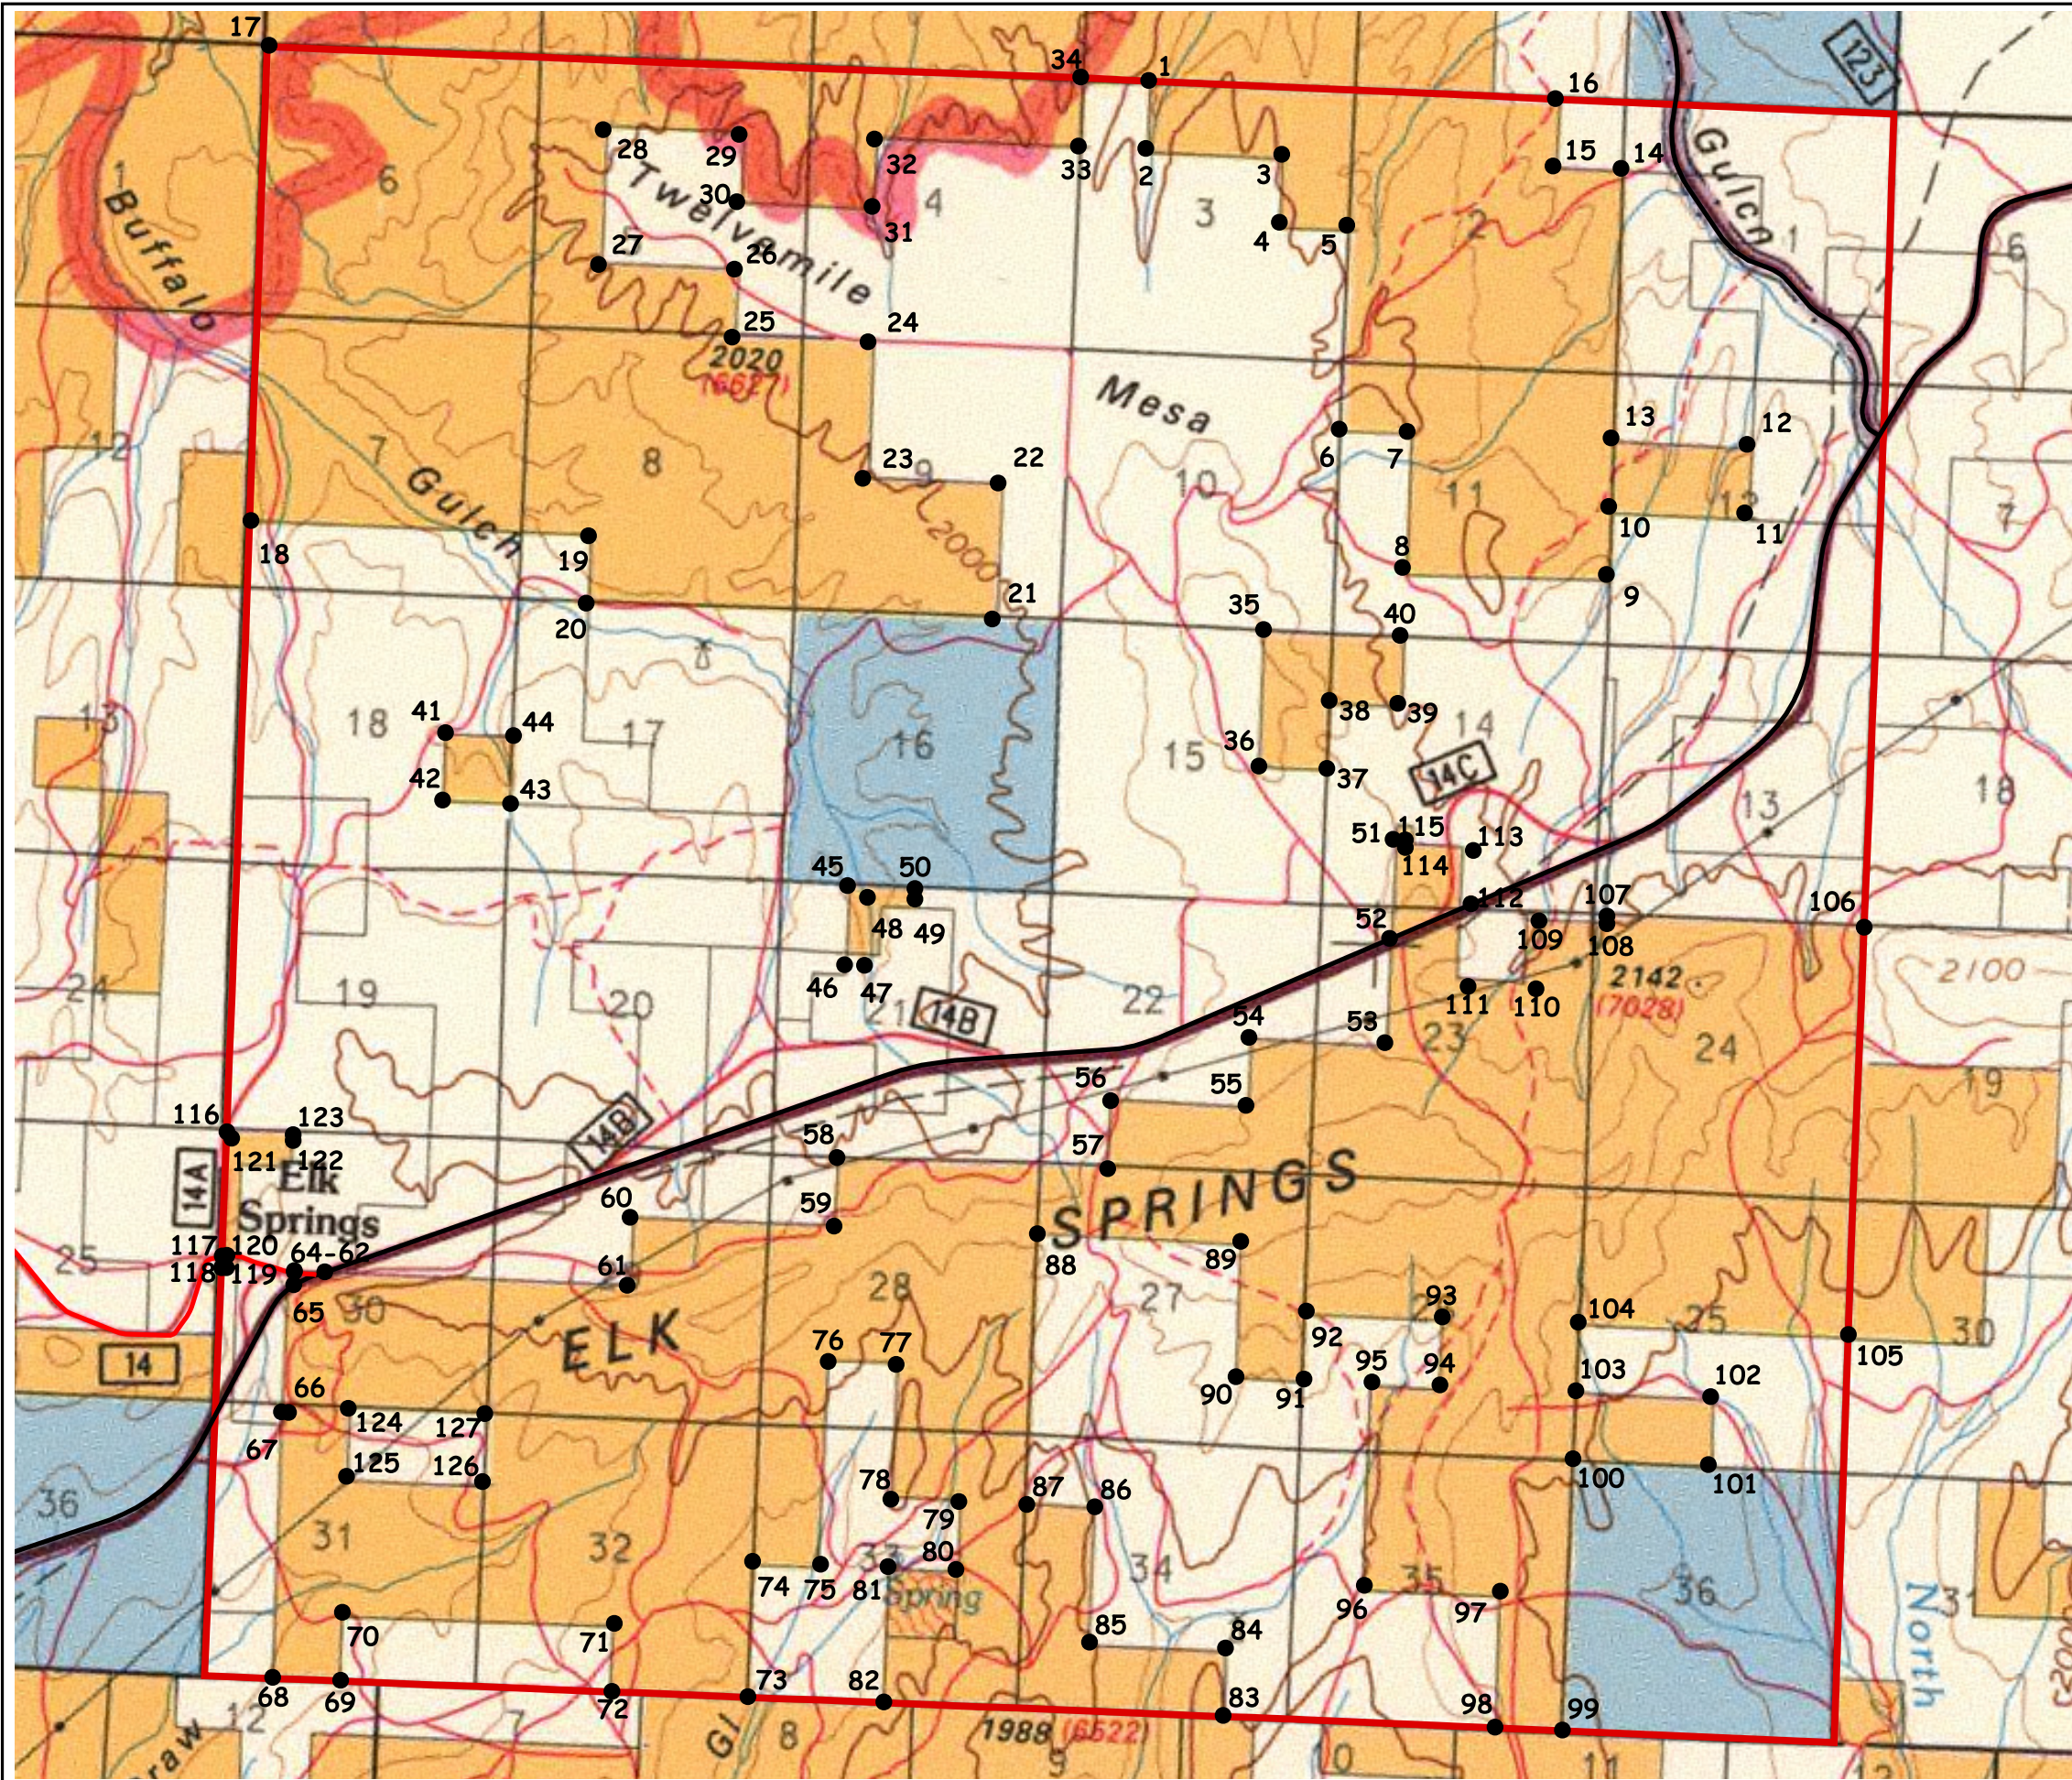

**Bureau of Land Management
Little Snake Field Office**

**T5N R98W
Coordinate Pairs**

- Coordinate Points *
- Surface Management Status
- BLM
- Dinosaur Nat'l Monument
- Private
- State Land Board

* - please see attached coordinate information sheet for UTM (Zone 13 NAD 27) and Longitude/Latitude coordinate pairs

No warranty is made by the Bureau of Land Management as to the accuracy, reliability, or completeness of these data for individual use or aggregation use with other data. All boundaries are an approximate representation.

GPS Coordinates are based upon GCDB (Geographic Coordinate Data Base) spatial information and are considered 'Resource Grade' quality, appx +/- 10 meters.