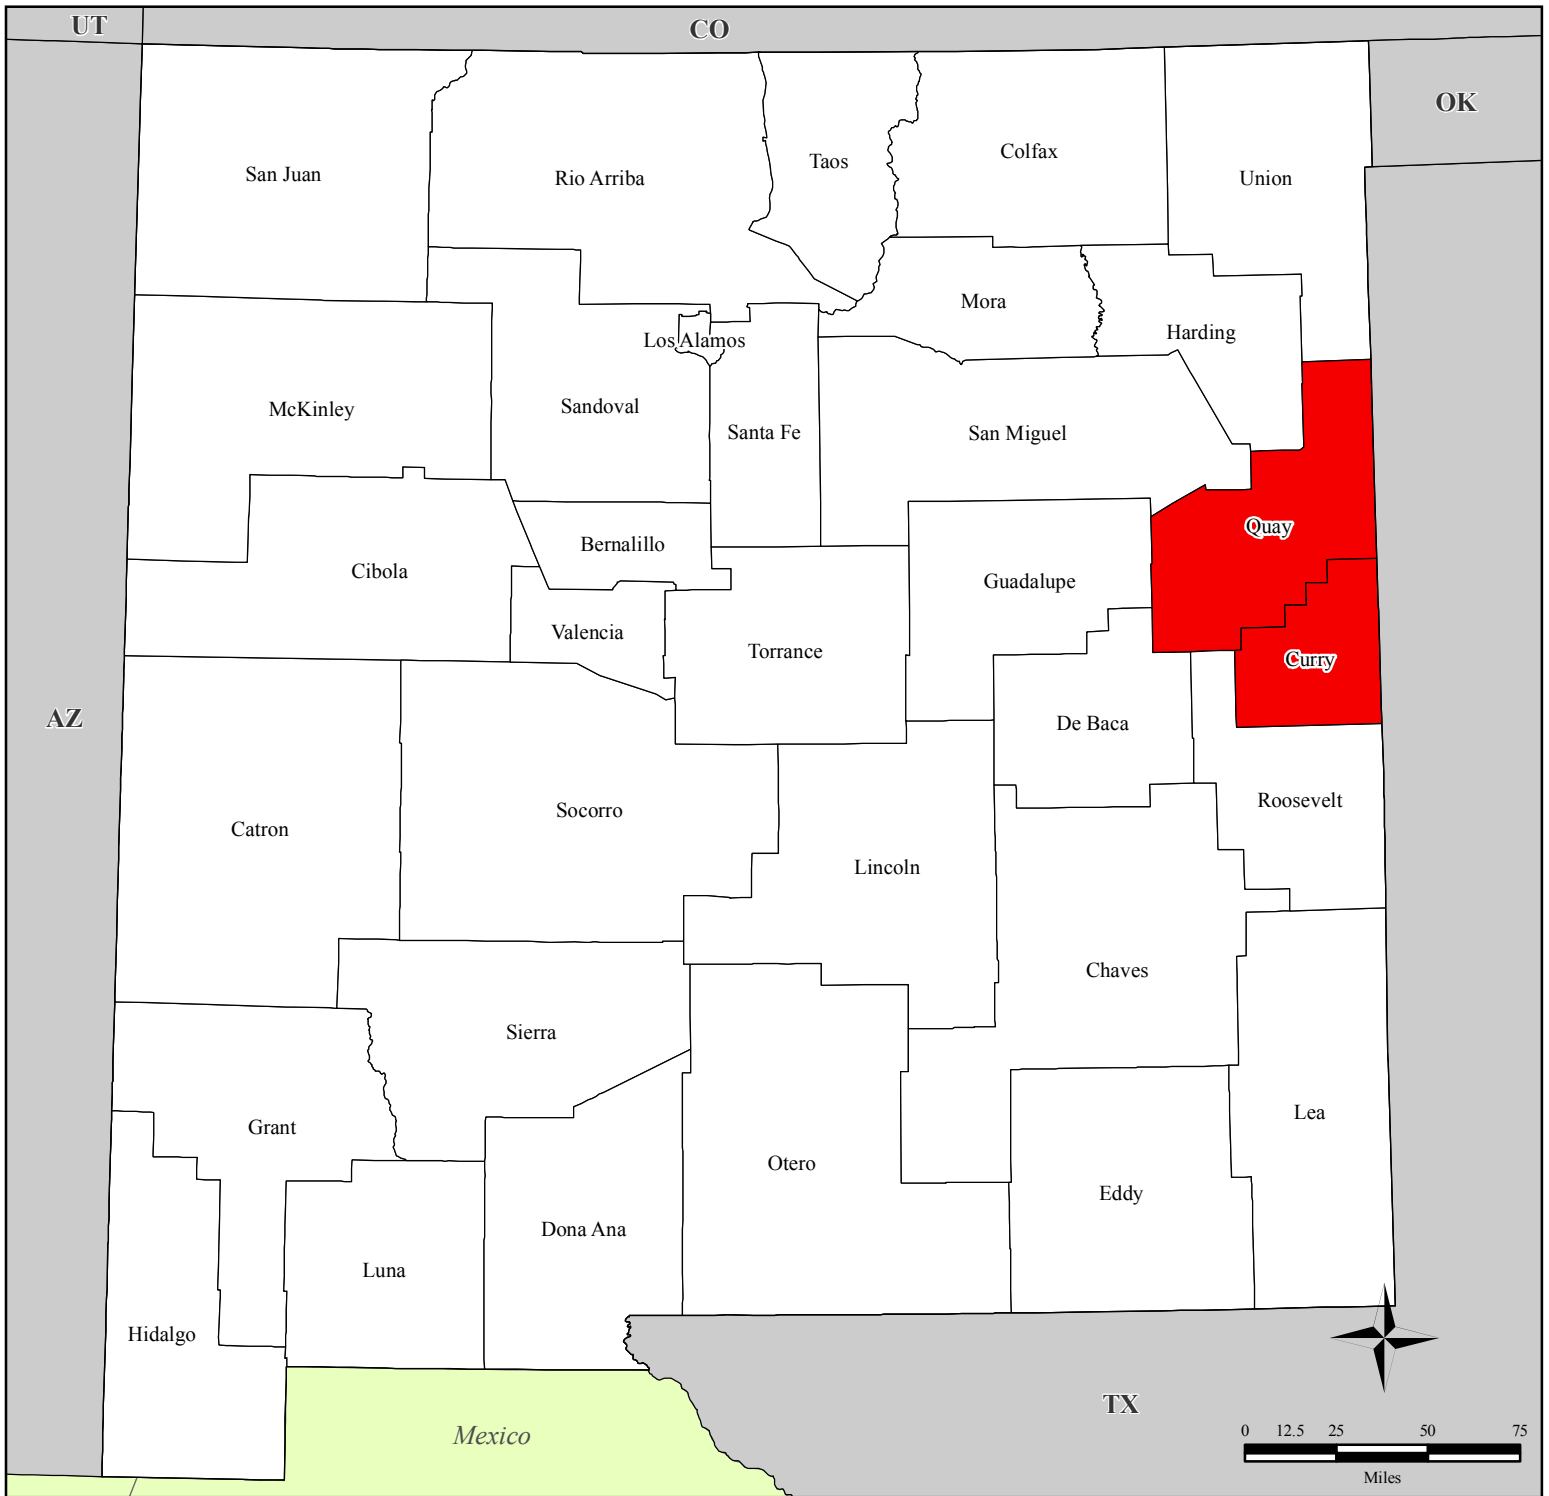

FEMA-1690-DR, New Mexico

Disaster Declaration as of 04/02/2007

Location Map

Legend

Designated Counties

- No Designation
- Individual Assistance

All counties are eligible for Hazard Mitigation

FEMA

*ITS Mapping & Analysis Center
Washington, DC
04/03/07 -- 07:30 AM EDT*

*Source: Disaster Federal Registry Notice
04/02/2007*