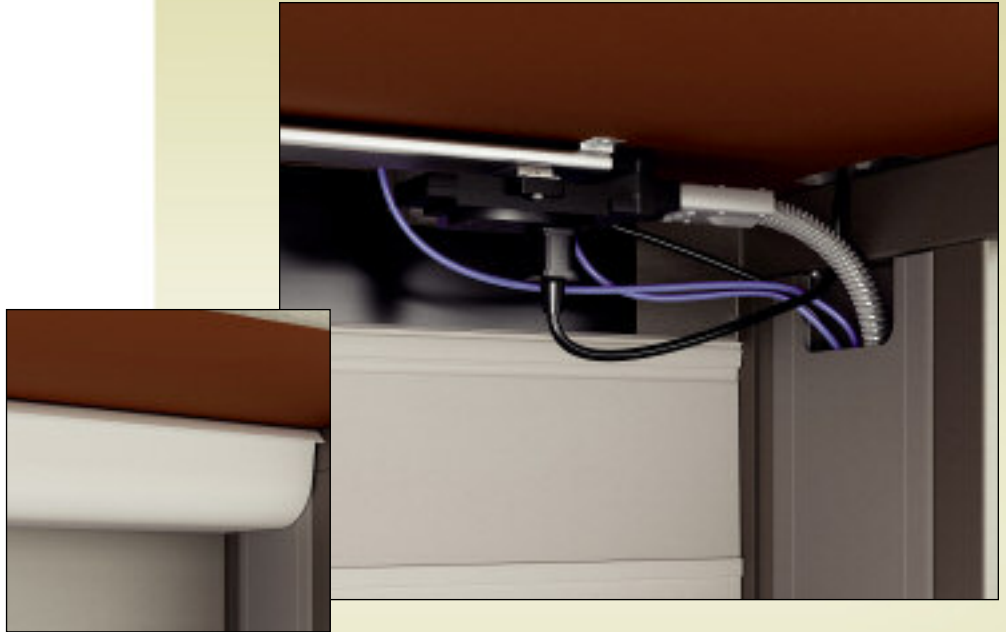

## DETAILS:

Foot Depths

multiple Heights

PowerUp® Module

Mobile Worksurface

*If your office demands unique styling and collaborative work support, XXI Notes delivers. Choose from curvilinear, square, rectangular, triangular and corner worksurfaces to transform your space.*

*Hard-wired power with our exclusive distribution system delivers power and data exactly where it's needed. A discreet power/data trough cover keeps unsightly cords out of sight.*

## Office Furniture Solutions

- Shorter transitional legs allow for easy movement throughout the work area
- Whether you sit or stand, XXI Notes fits your work style and ergonomic preferences
- Each power/data module has one duplex receptacle (two power outlets) and two readily accessible data ports
- Choose PowerUp in Levels 1-5 to suit your various power/data needs