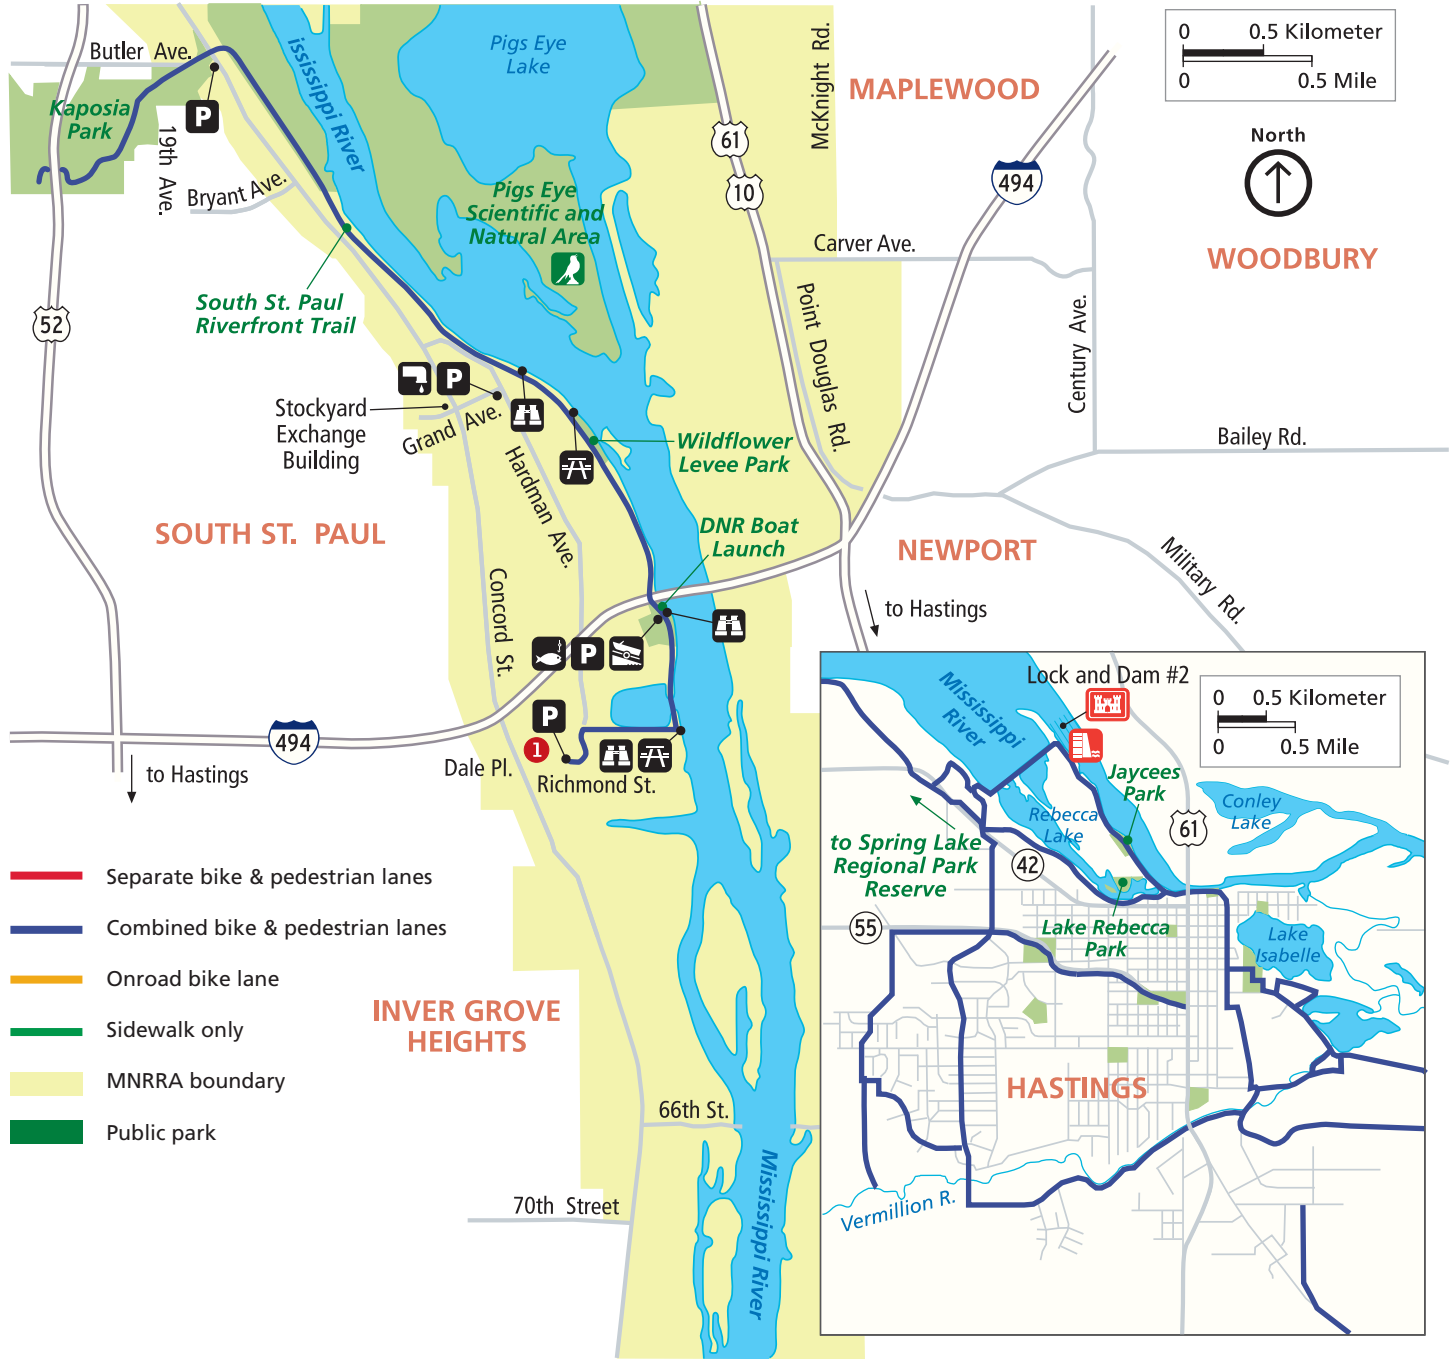

# Mississippi National River and Recreation Area

## Mississippi River Trail Guide

### Map 9: South Saint Paul and Hastings

See Map 8: Downtown Saint Paul

#### Trail Notes

- 1 The southern parking lot is at the South St. Paul Municipal Service Building on Richmond Street.