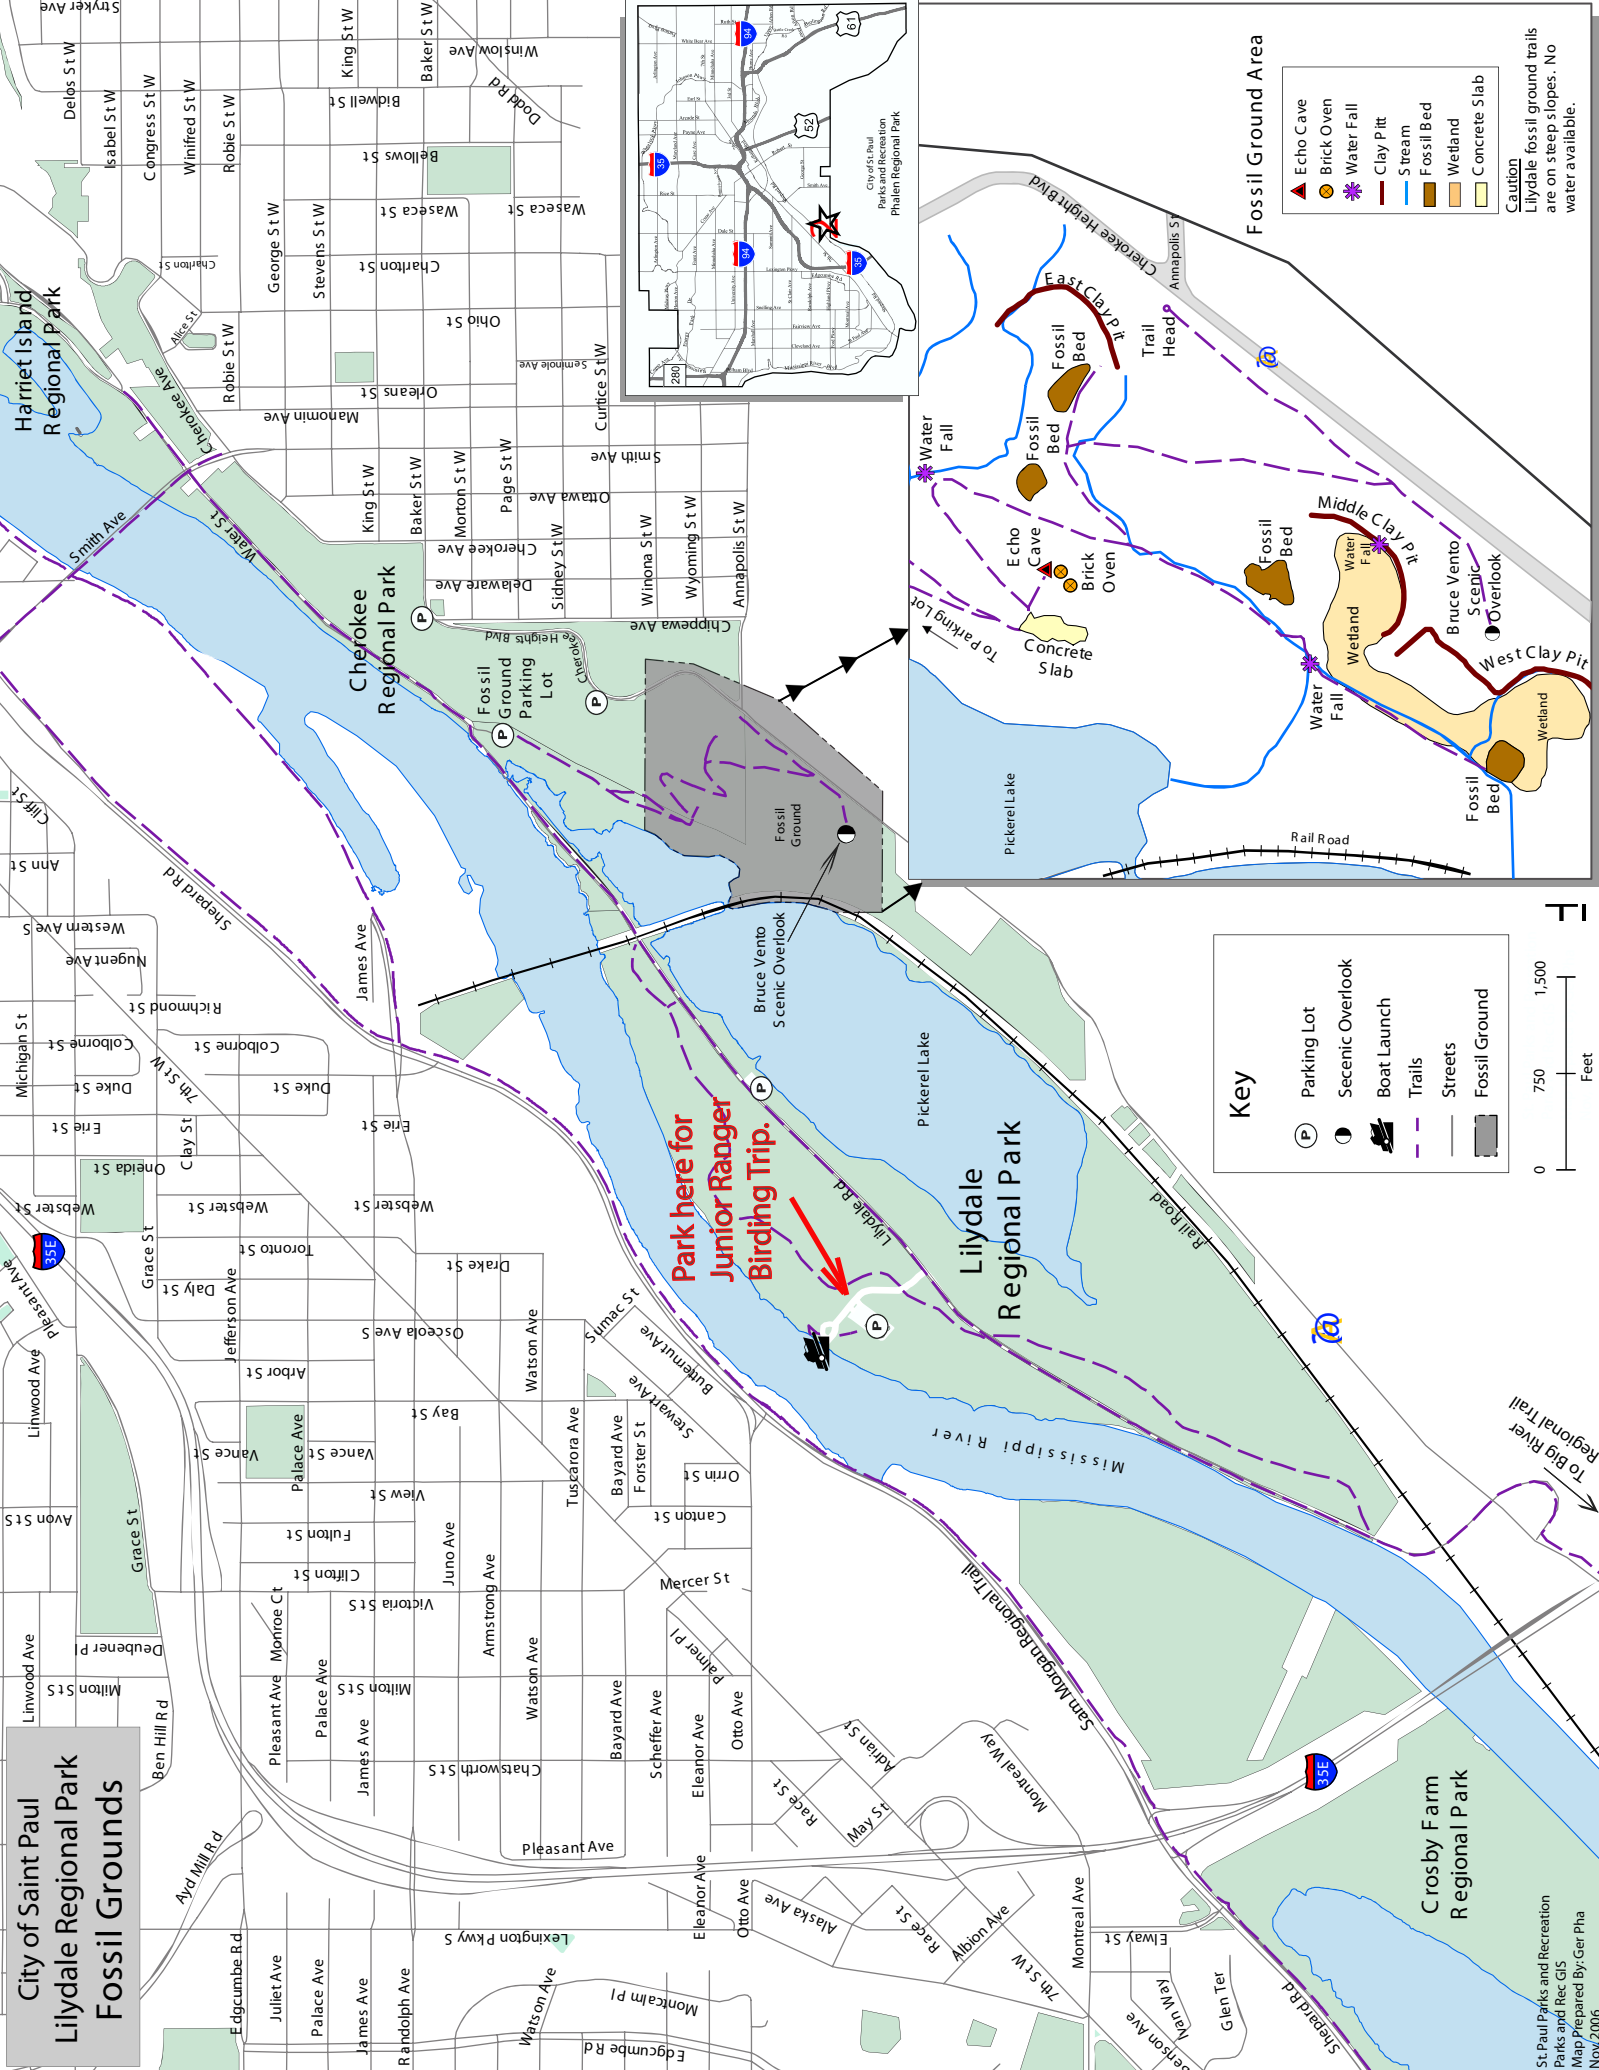

City of Saint Paul Lilydale Regional Park Fossil Grounds

Key

- Parking Lot
- Scenic Overlook
- Boat Launch
- Trails
- Streets
- Fossil Ground

Fossil Ground Area

- Echo Cave
- Brick Oven
- Water Fall
- Clay Pit
- Stream
- Fossil Bed
- Wetland
- Concrete Slab

Caution
Lilydale fossil ground trails are on steep slopes. No water available.

Park here for Junior Ranger Birding Trip.