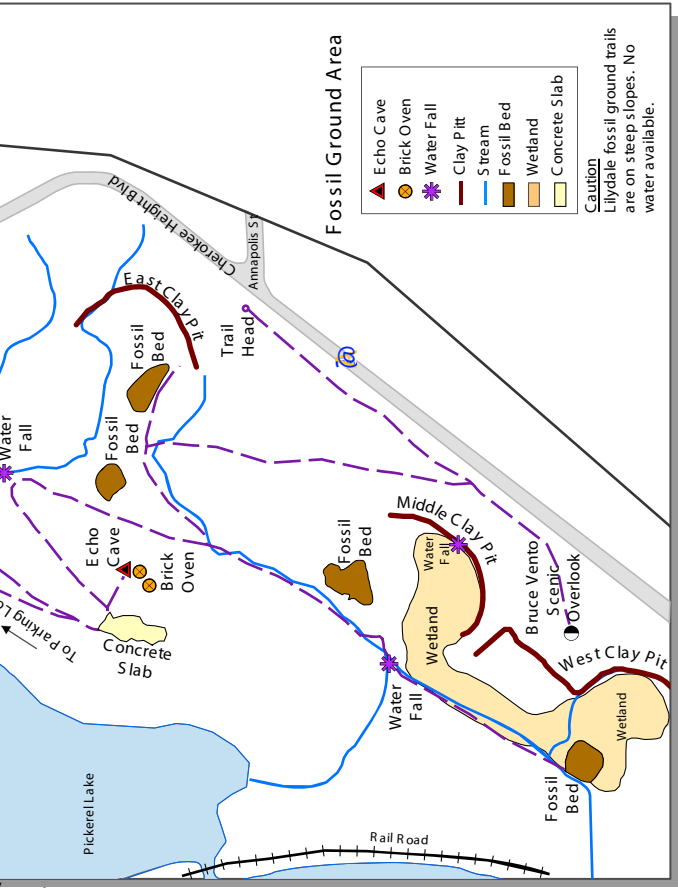

City of Saint Paul Lilydale Regional Park Fossil Grounds

Key

- Parking Lot
- Scenic Overlook
- Boat Launch
- Trails
- Streets
- Fossil Ground

Fossil Ground Area

- Echo Cave
- Brick Oven
- Water Fall
- Clay Pit
- Stream
- Fossil Bed
- Wetland
- Concrete Slab

Caution
Lilydale fossil ground trails are on steep slopes. No water available.

Park here for Junior Ranger Birding Trip.