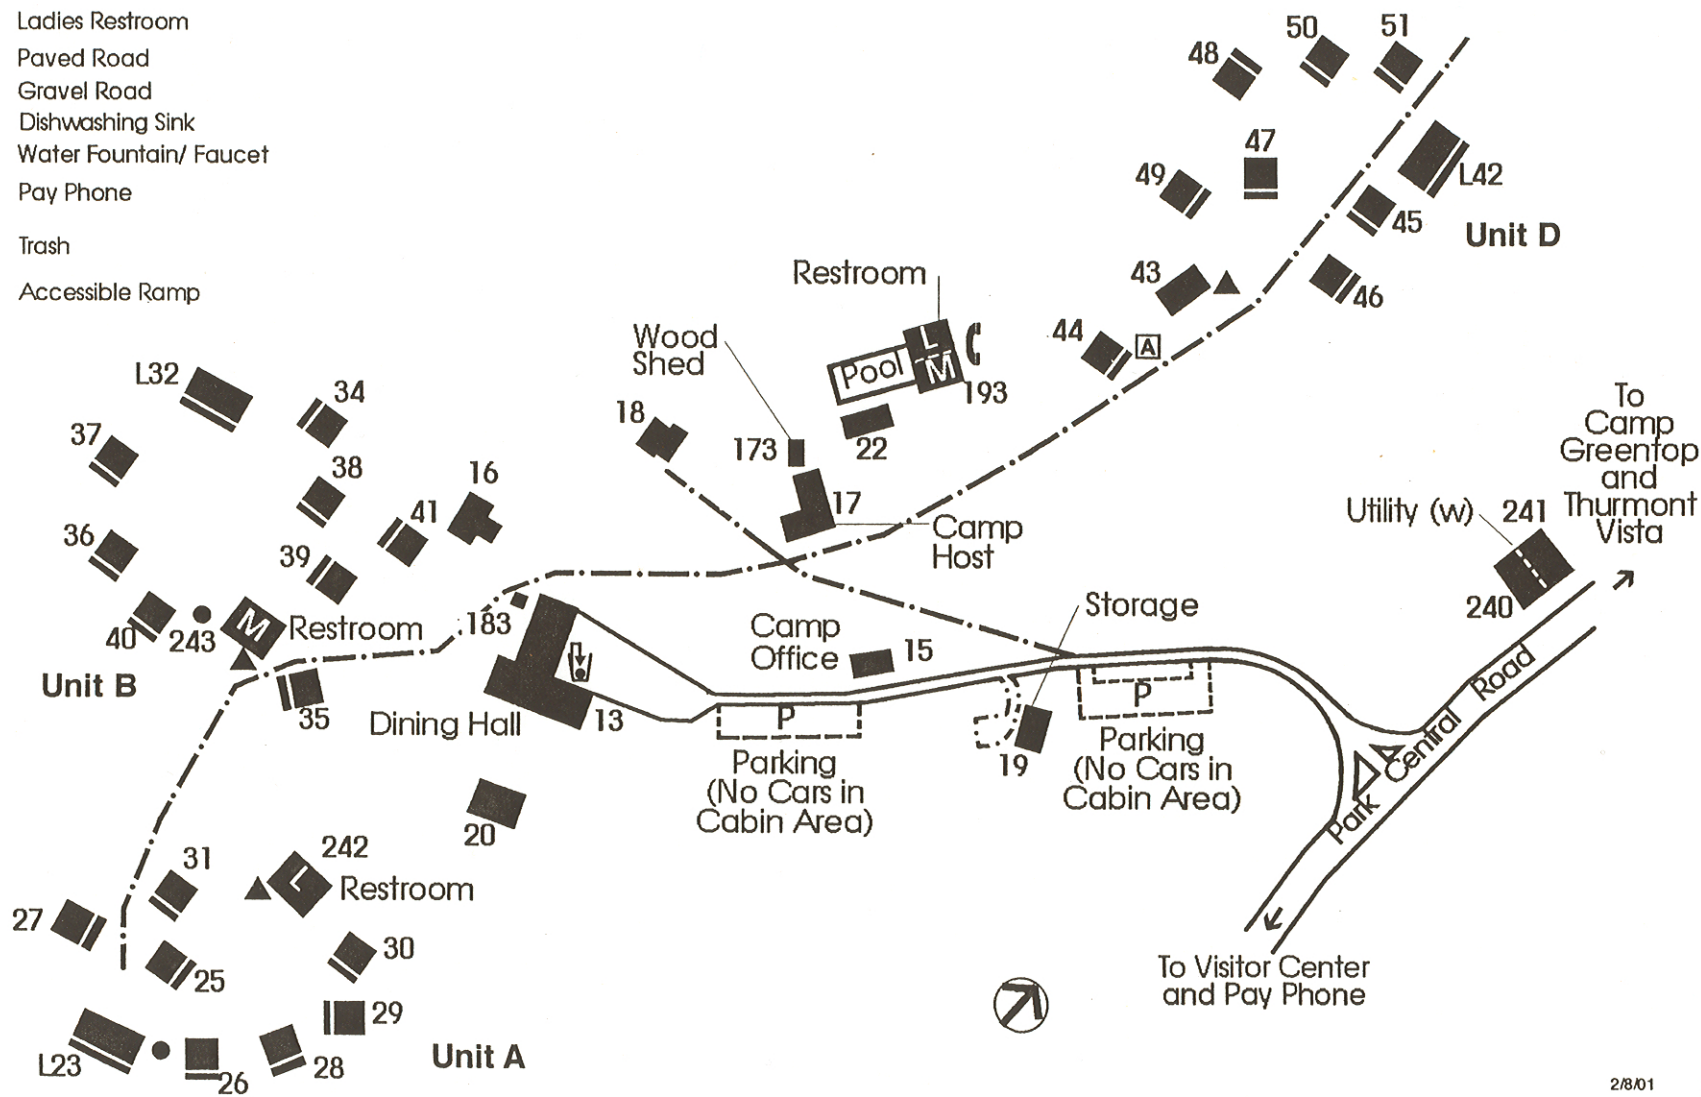

Legend

- Parking
- Men's Restroom
- Ladies Restroom
- Paved Road
- Gravel Road
- Dishwashing Sink
- Water Fountain/ Faucet
- Pay Phone
- Trash
- Accessible Ramp

251 Campfire
 Circle

APPROVED
 DATE 3/30/01

U.S. DEPARTMENT OF THE INTERIOR
 NATIONAL PARK SERVICE

SITE MAP
Camp Misty Mount
 CATOCTIN MOUNTAIN PARK
 FREDERICK COUNTY, MARYLAND