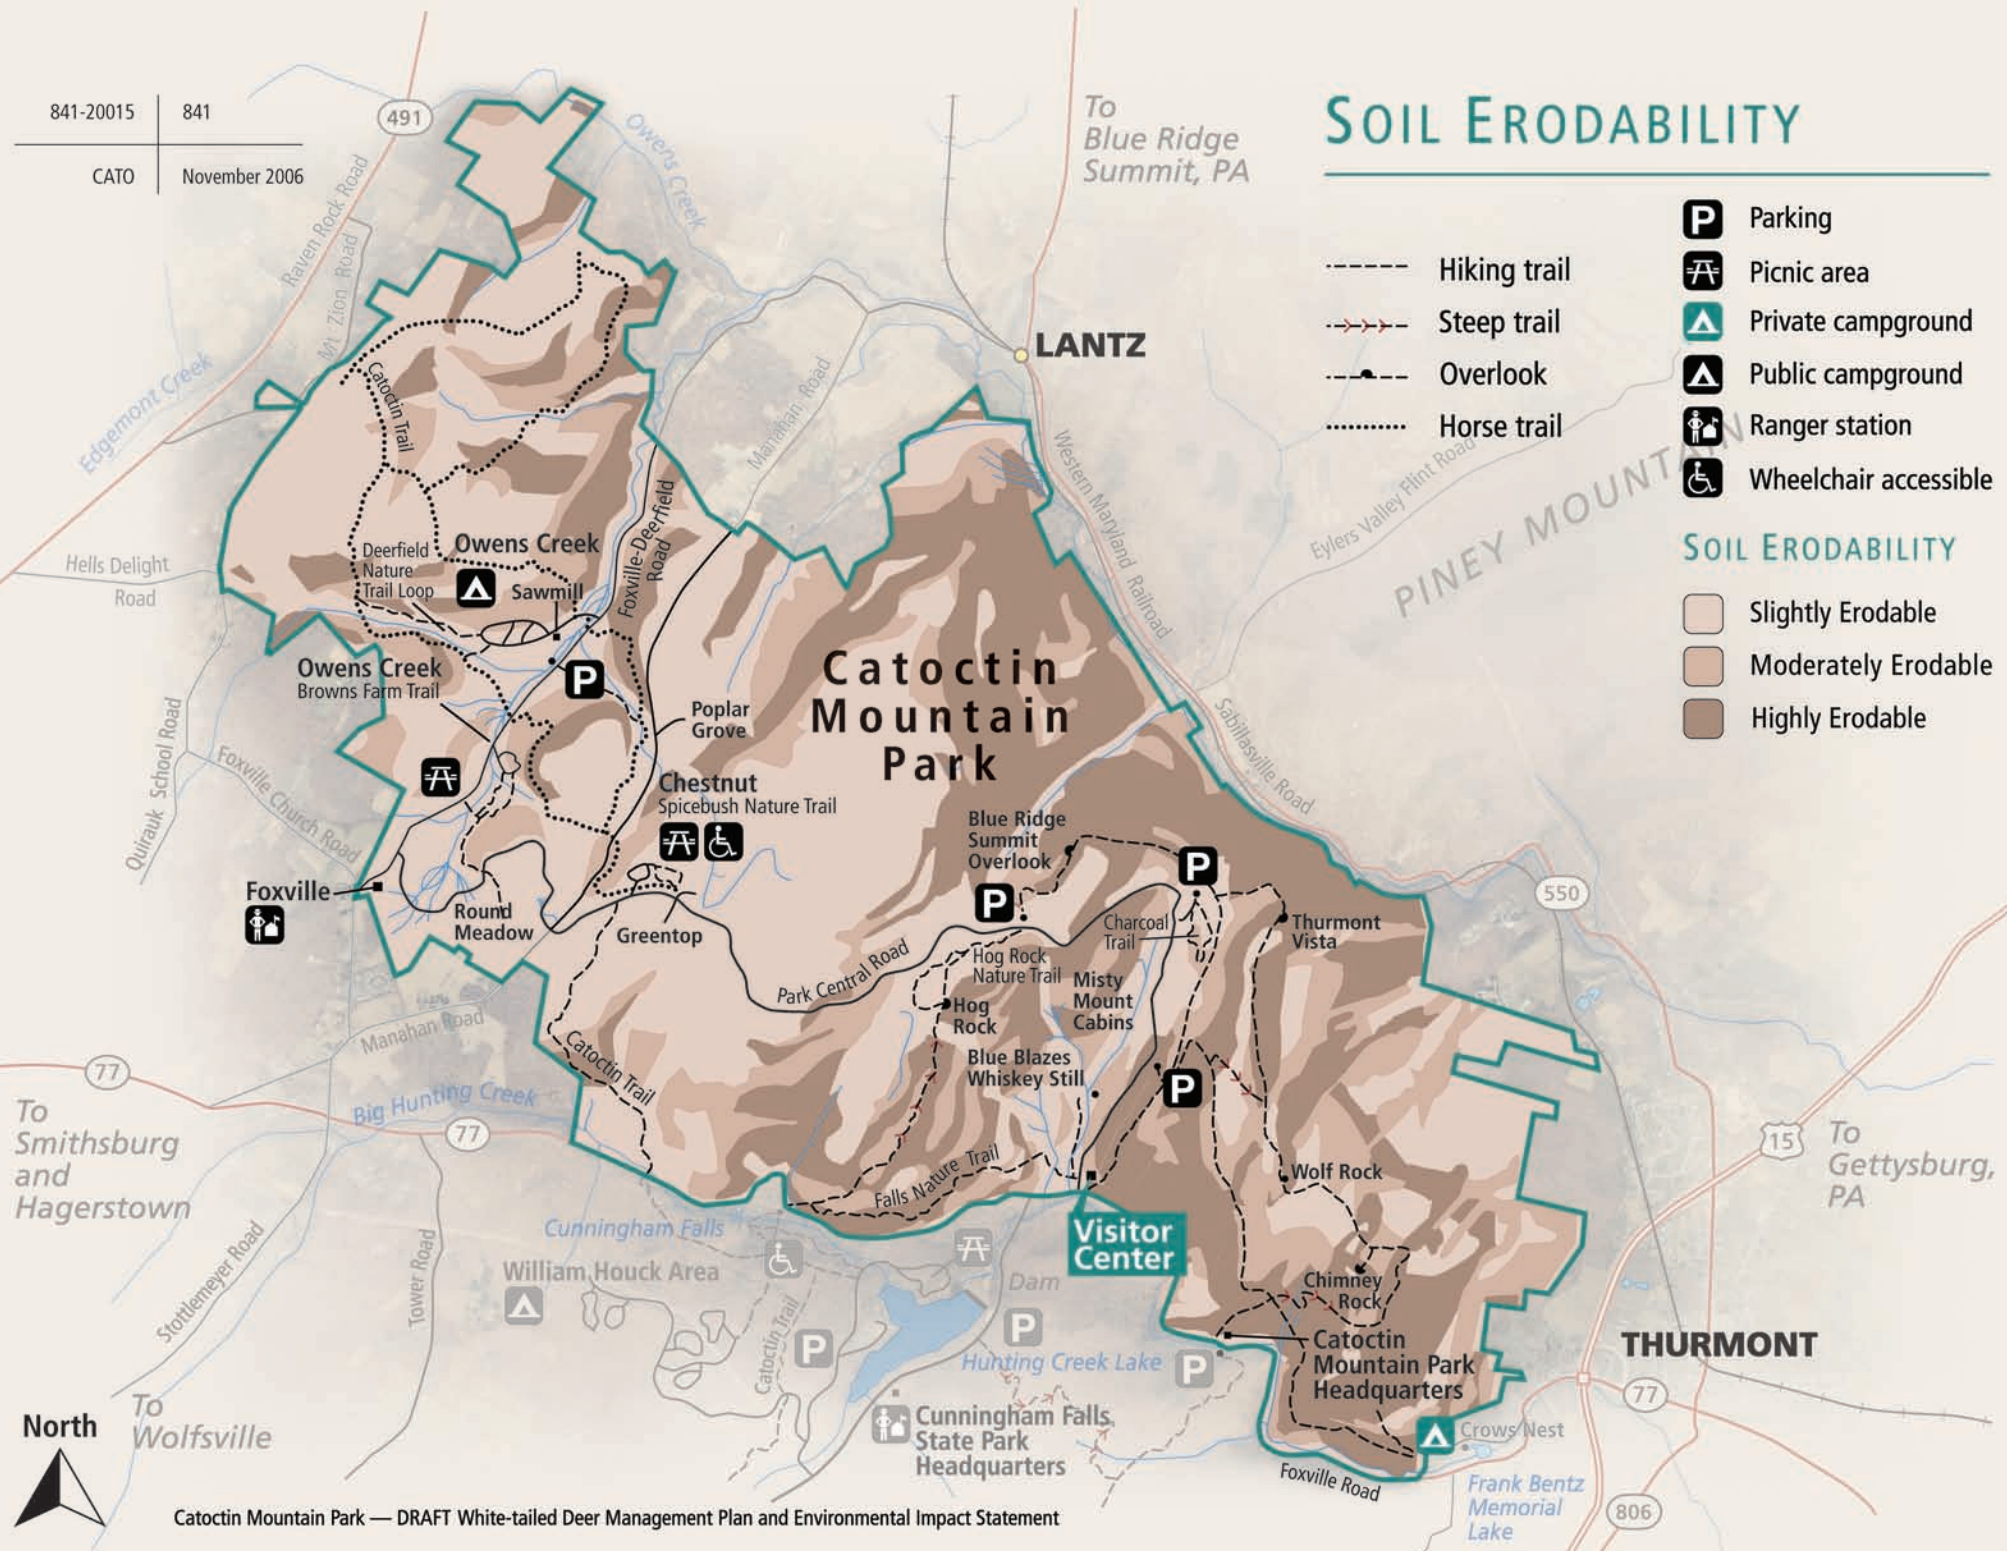

# SOIL ERODABILITY

- Hiking trail
- Steep trail
- Overlook
- Horse trail
- Parking
- Picnic area
- Private campground
- Public campground
- Ranger station
- Wheelchair accessible

- ### SOIL ERODABILITY
- Slightly Erodable
  - Moderately Erodable
  - Highly Erodable

Catoctin Mountain Park — DRAFT White-tailed Deer Management Plan and Environmental Impact Statement