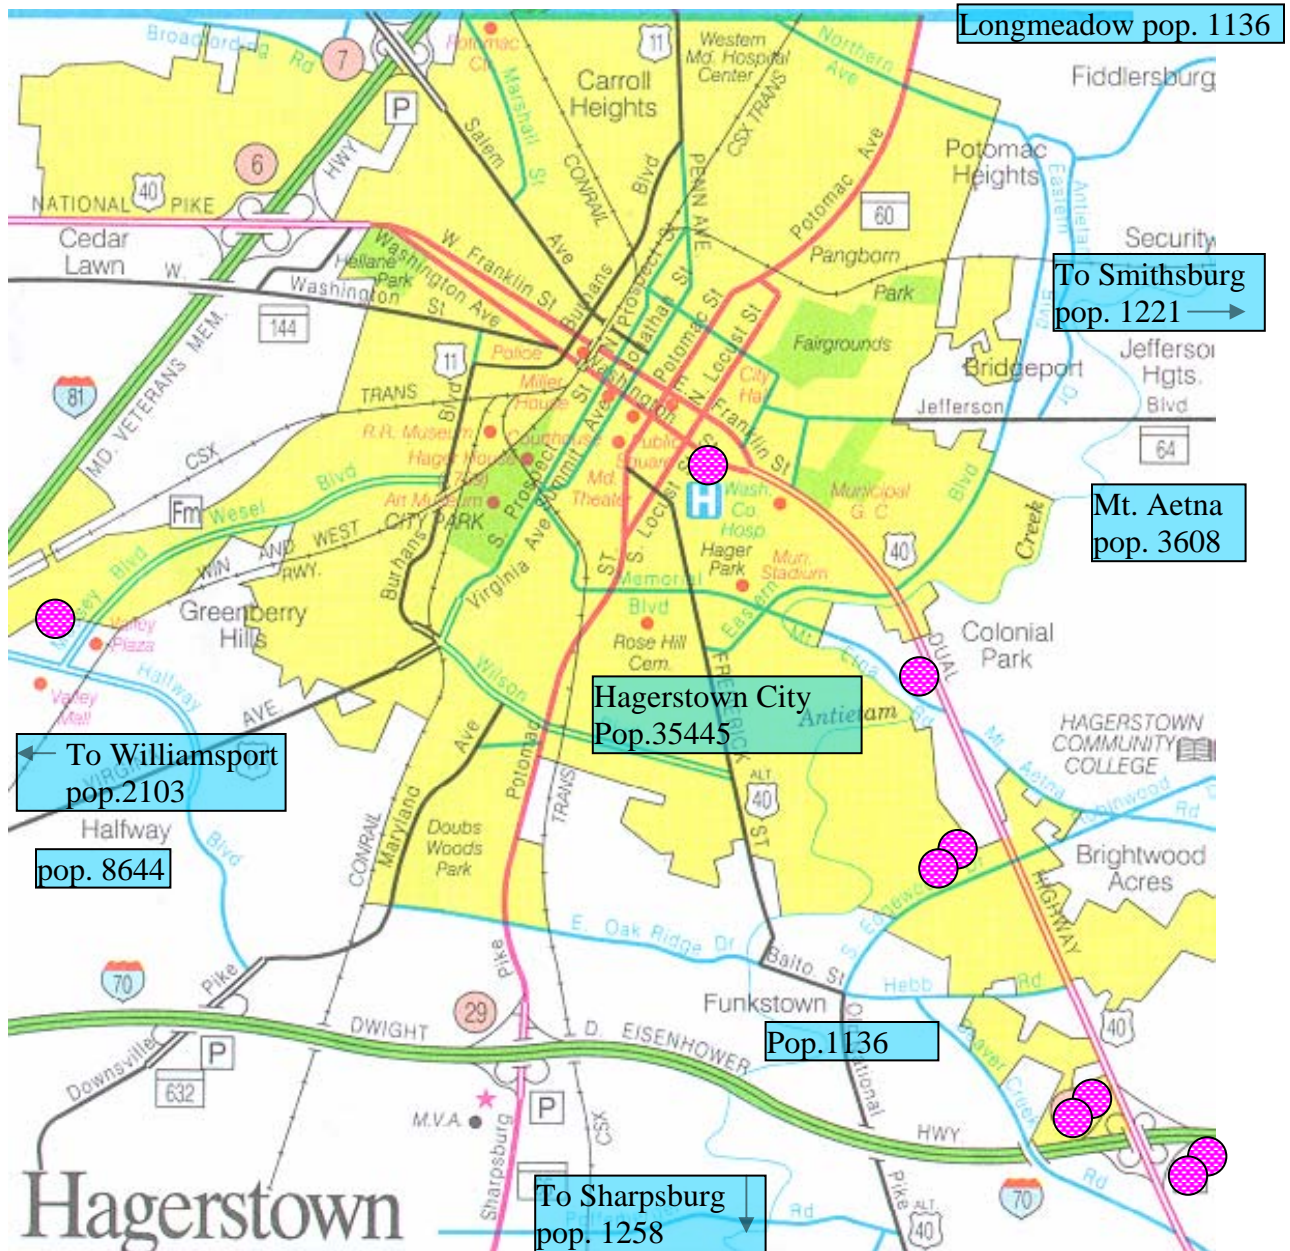

Map of Hagerstown

(From the 1999 Official Maryland Highway Map)

Legend

-  Location of major automobile repair shops (Associated with major dealerships)
-  Population of named area from 1990 United States Census