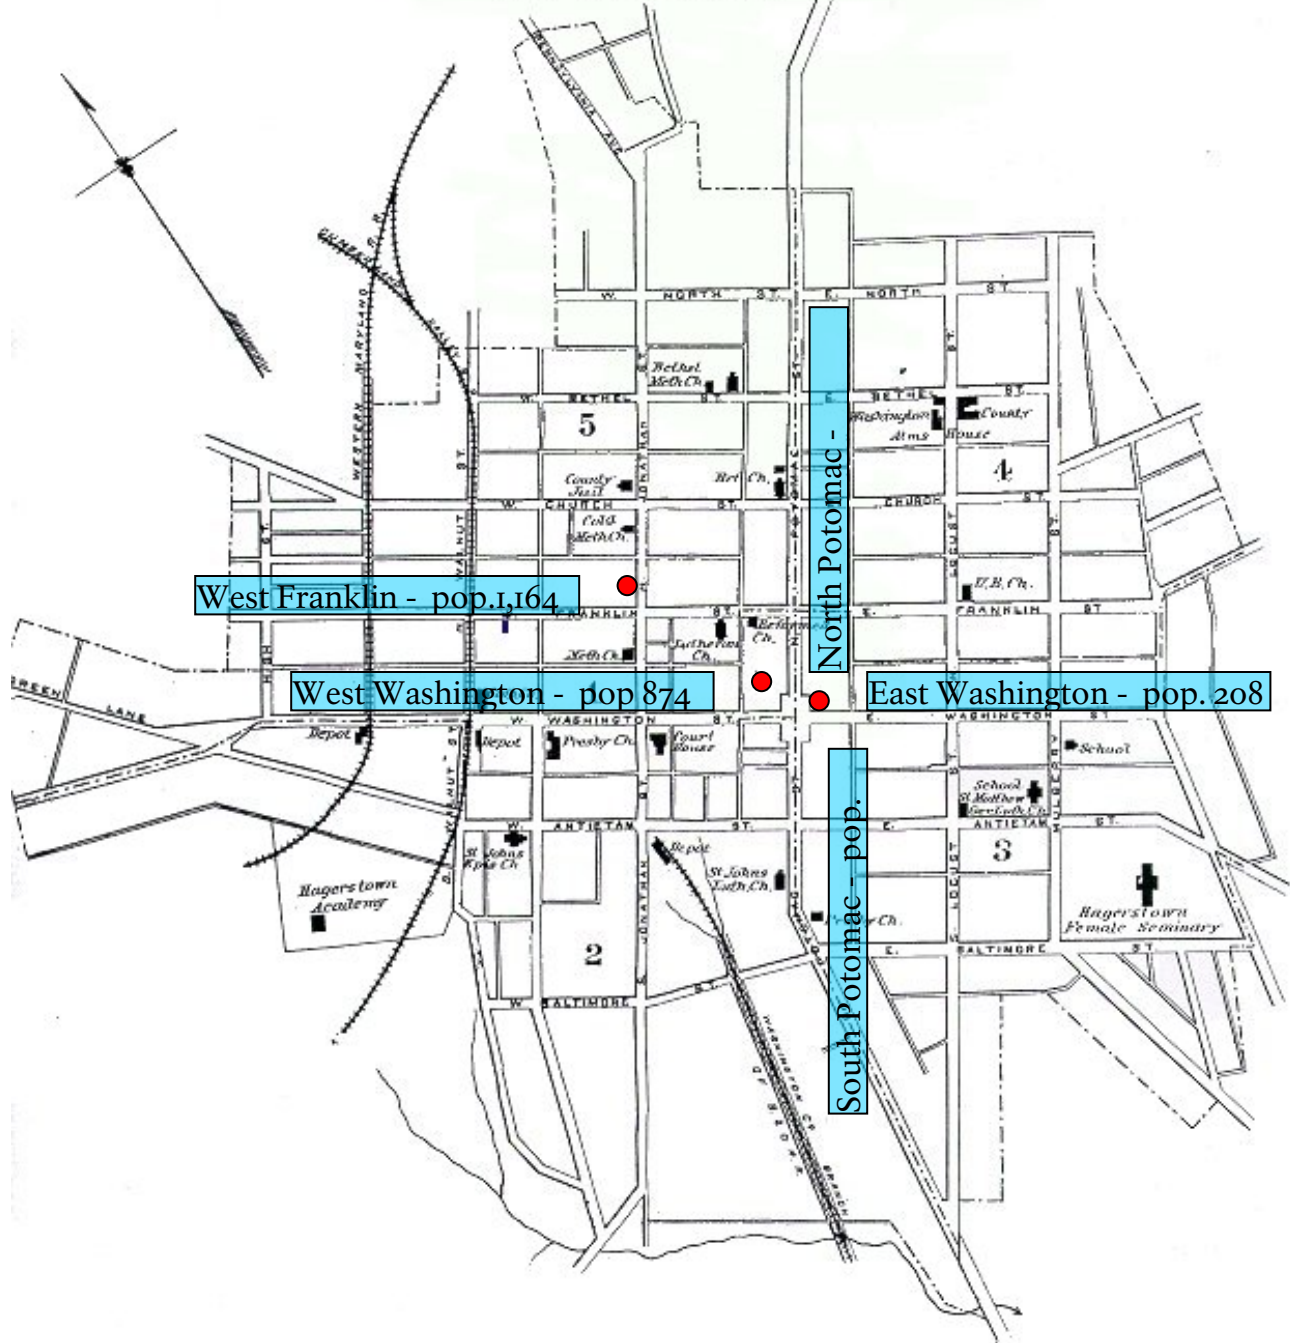

Outline Plan of
HAGERSTOWN

Scale 600 feet to an Inch

Legend

- Blacksmith Shop
- Population of Neighborhoods as of 1828 - from *History of Washington County* by Thomas J. C. Williams, page 183