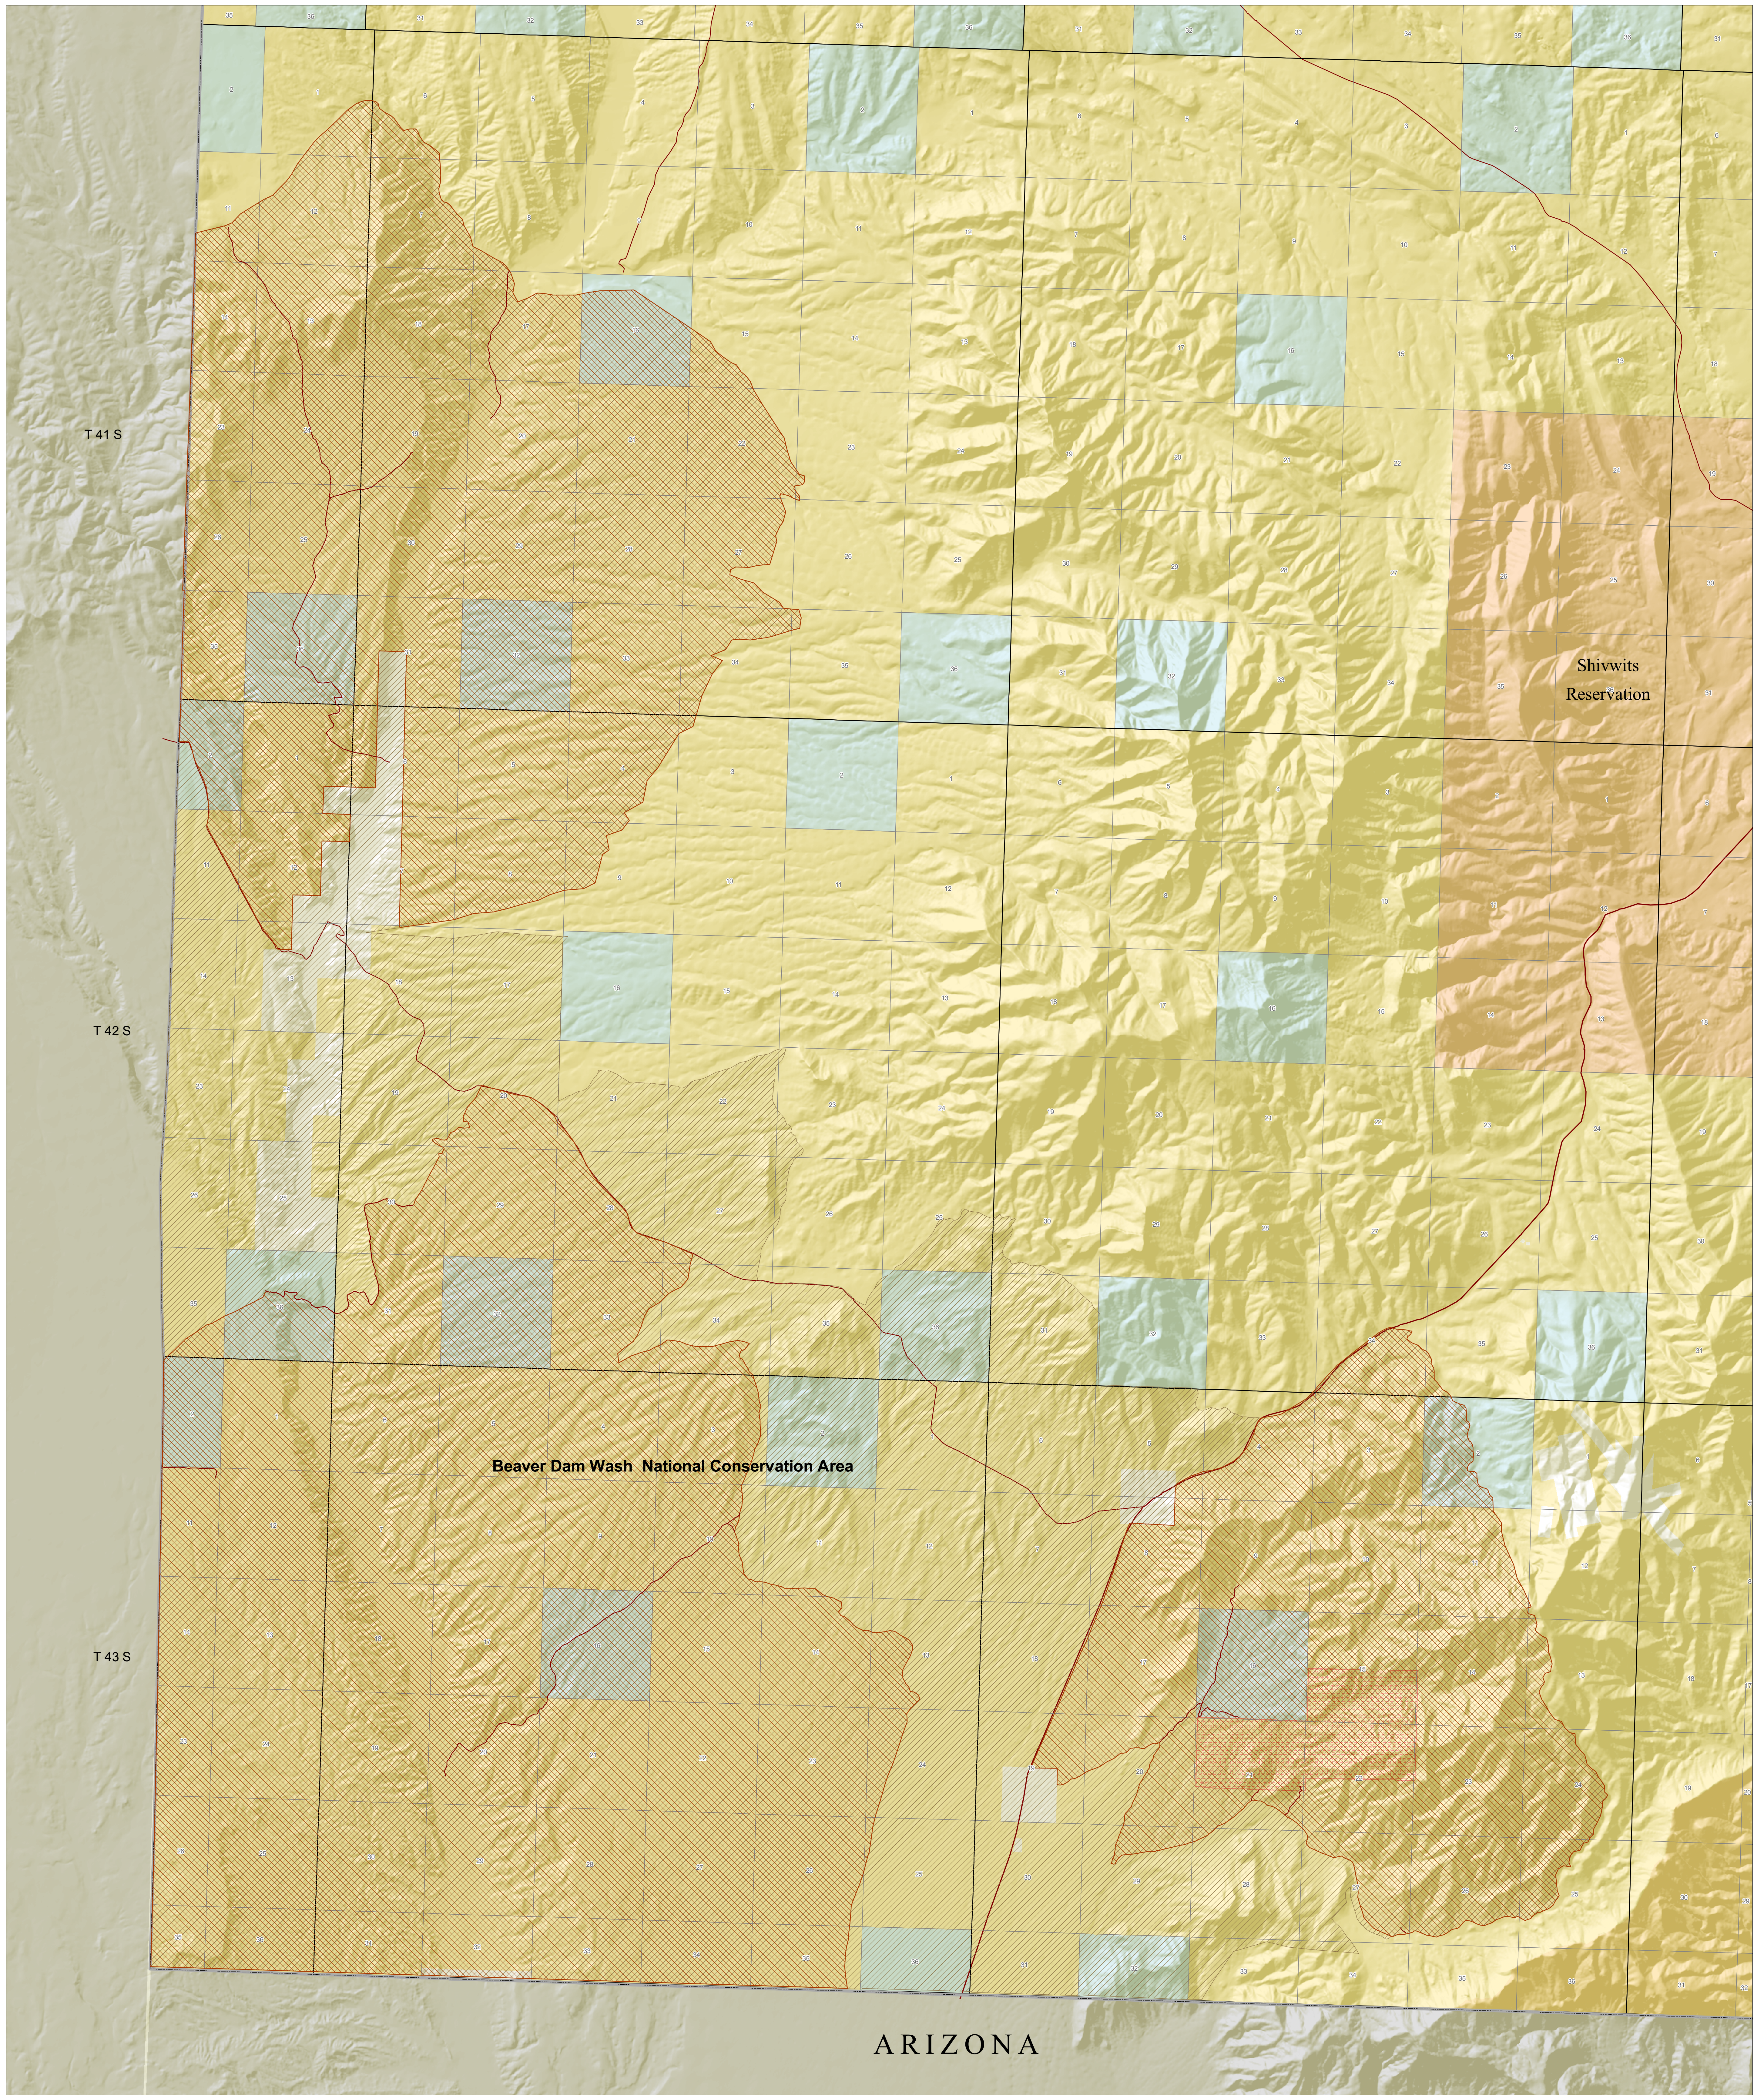

Beaver Dam Wash National Conservation Area

This map prepared at the request of Senator Robert Bennett.
December 18, 2008

R 20 W

R 19 W

R 18 W

T 41 S

Shiwits
Reservation

T 42 S

Beaver Dam Wash National Conservation Area

T 43 S

ARIZONA

1:33,673

- | | | |
|-------------------------|-------------------------------------|-------------------------------|
| State Land | National Forest | Roads |
| State, County, Parks | National Forest Wilderness | Land Released from WSA Status |
| Indian Reservation | Proposed National Forest Wilderness | National Conservation Area |
| Public Land | NPS Land | Designated Road Areas |
| BLM Wilderness | Proposed NPS Wilderness | |
| Proposed BLM Wilderness | | |