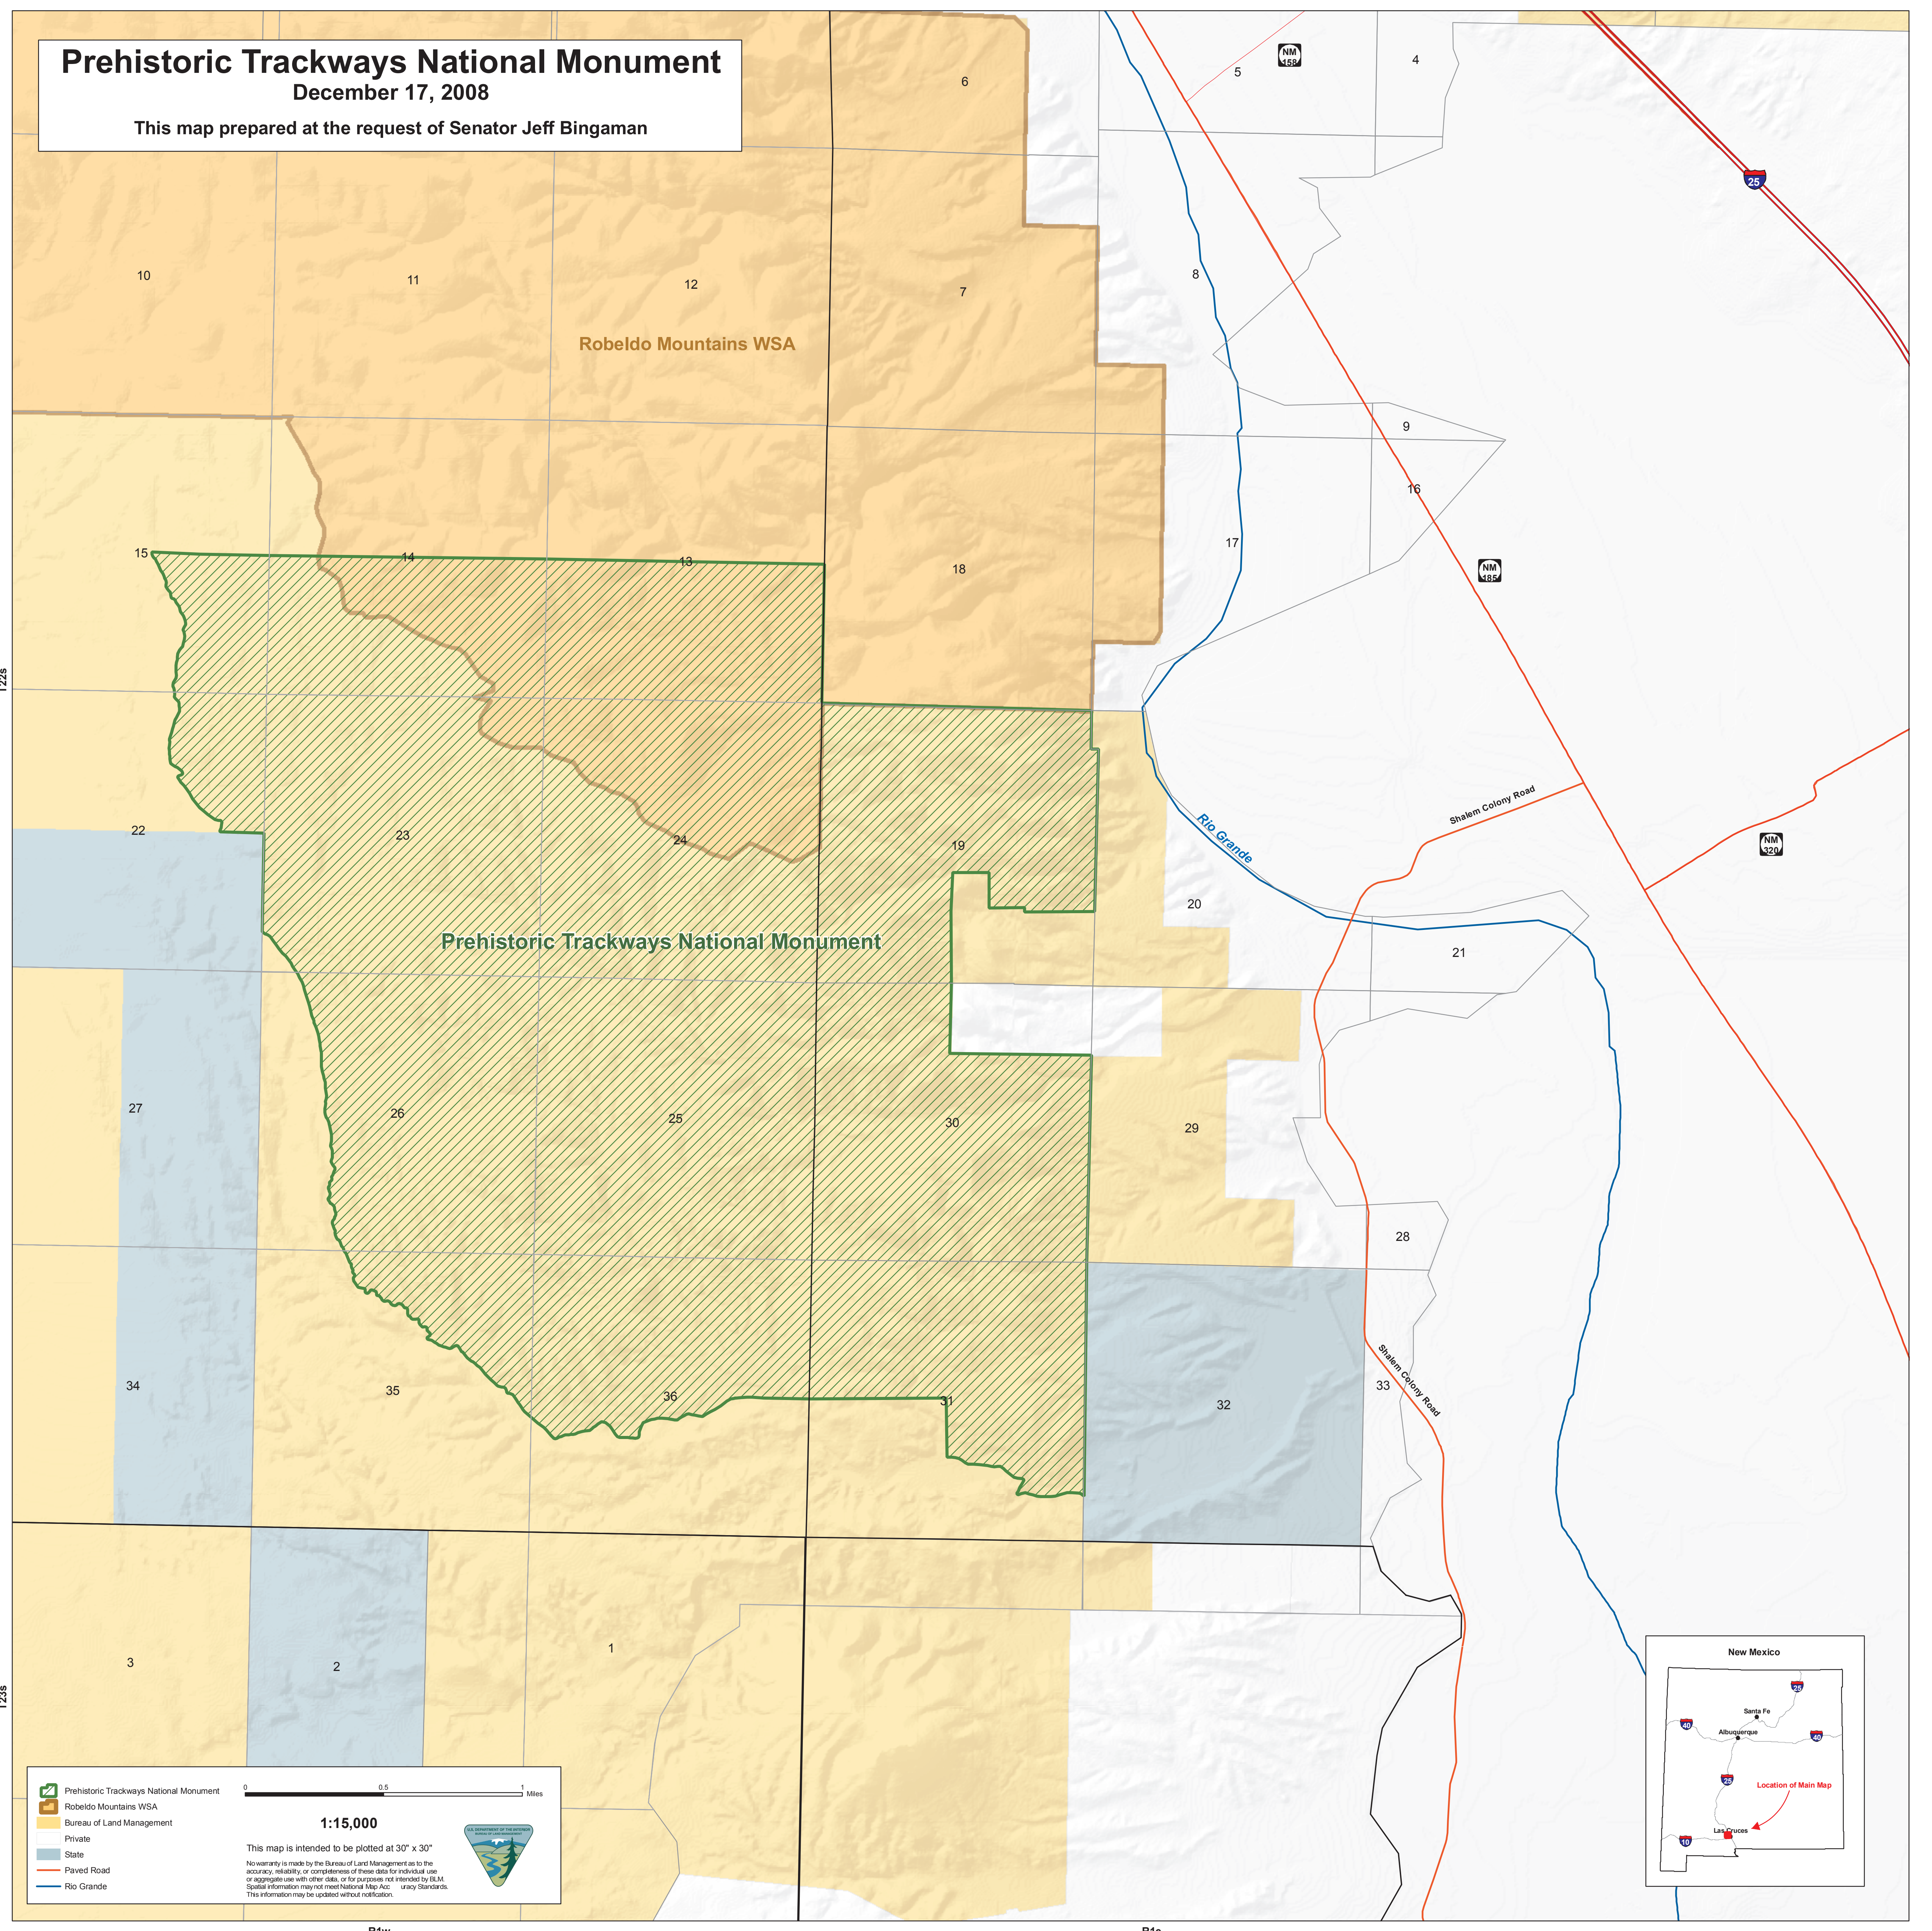

Prehistoric Trackways National Monument

December 17, 2008

This map prepared at the request of Senator Jeff Bingaman

T22s

T23s

R1w

R1e

0 0.5 1 Miles

1:15,000

This map is intended to be plotted at 30" x 30"

No warranty is made by the Bureau of Land Management as to the accuracy, reliability, or completeness of these data for individual use or aggregate use with other data, or for purposes not intended by BLM. Spatial information may not meet National Map Accuracy Standards. This information may be updated without notification.

New Mexico

Location of Main Map