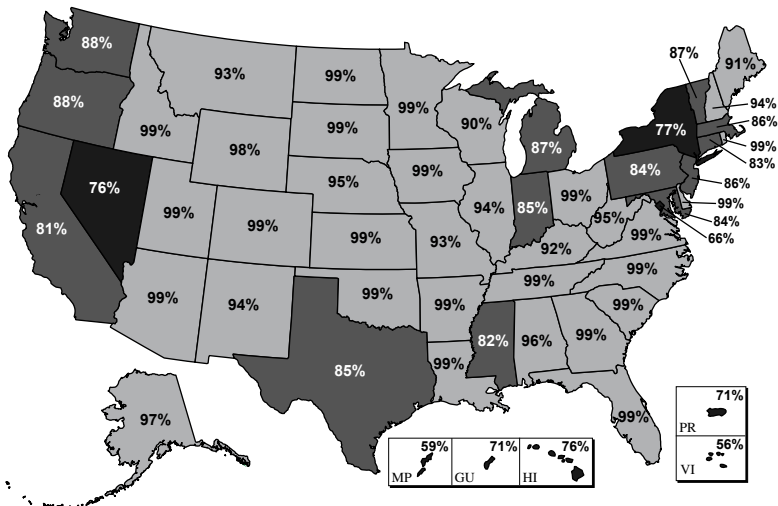

Report Card

Year of birth 1988 as measured through calendar year 2007

A 90% - Above

B 80% - 90%

C 79% - Below

Federal law requires virtually all young men living in the U.S. to register with Selective Service within 30 days of their 18th birthday. Opportunities linked to Selective Service registration include:

- Federal student aid
- Federal job training
- Federal jobs
- Citizenship for immigrants
- Driver's license in most states