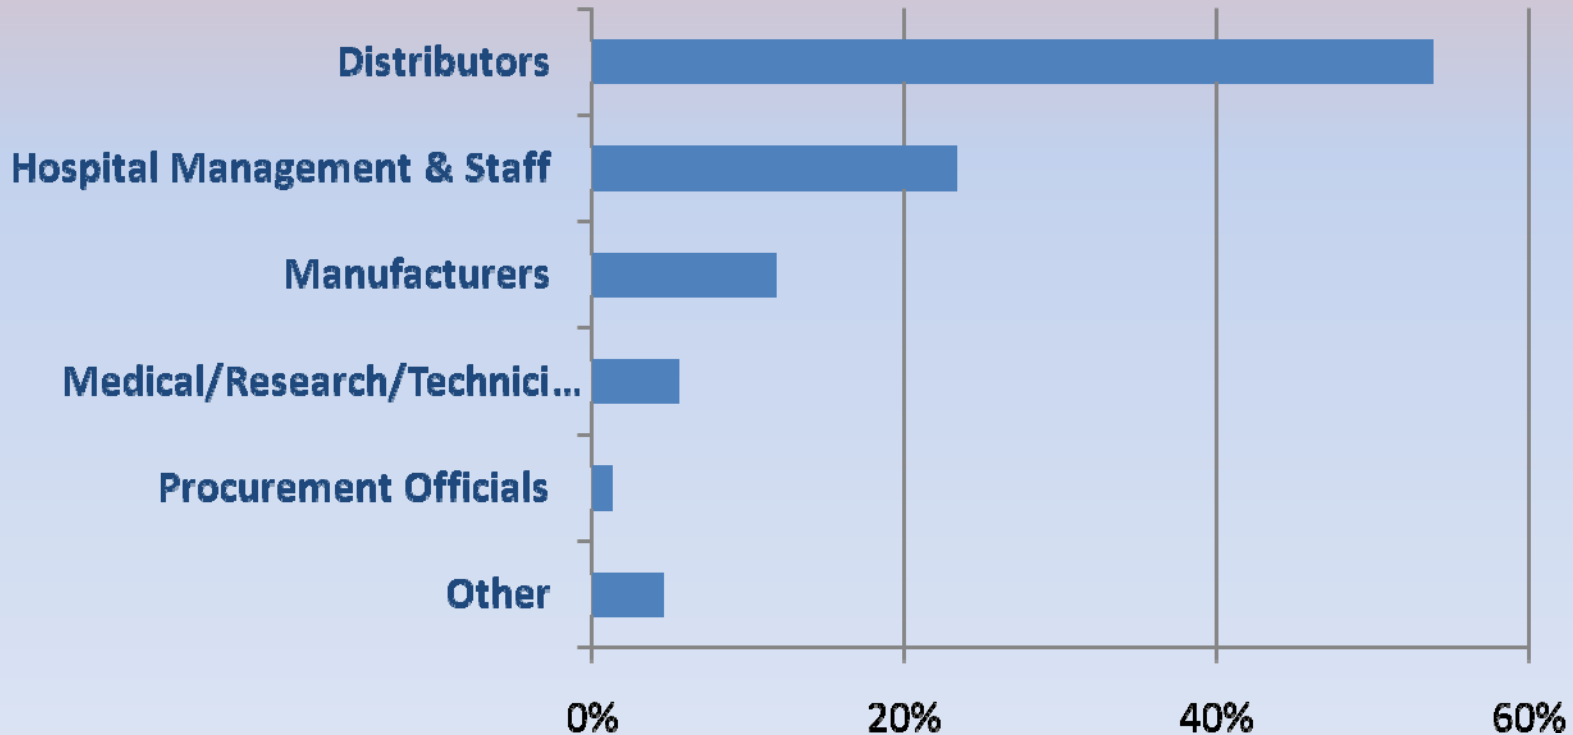

Job Function