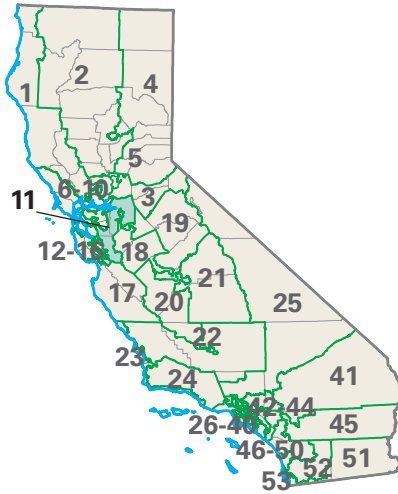

# Congressional District 11

[nationalatlas.gov](http://nationalatlas.gov)

**11** Congressional District

San Joaquin County

California (53 Districts)