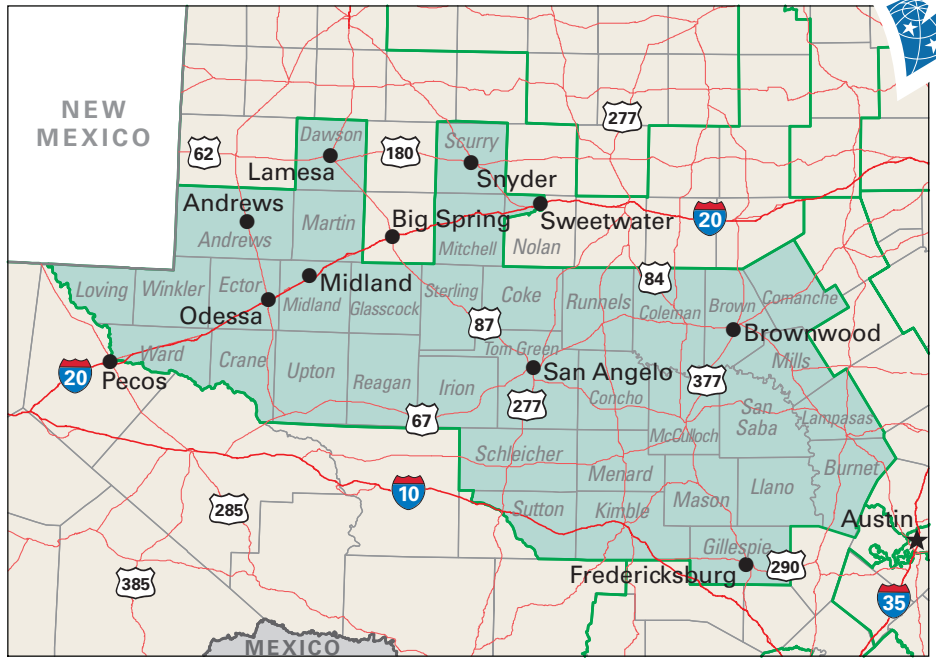

Congressional District 11

11 Congressional District
Midland County

Texas (32 Districts)