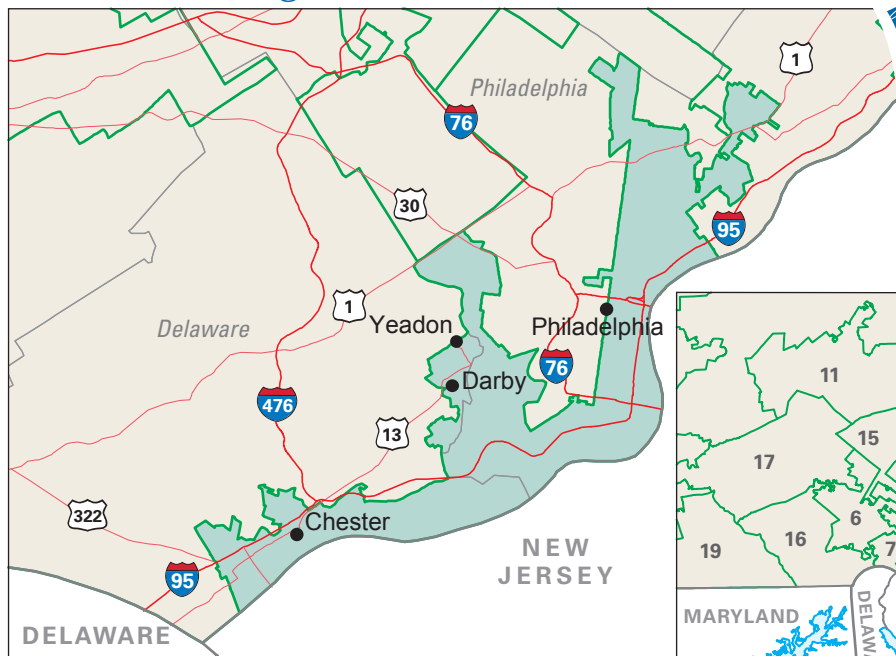

Congressional District 1

1 Congressional District
Delaware County

Pennsylvania (19 Districts)

0 5 10 Miles