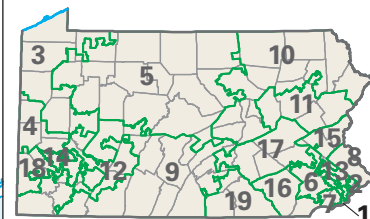

Congressional District 1

1 Congressional District
Delaware County

Pennsylvania (19 Districts)

0 5 10 Miles