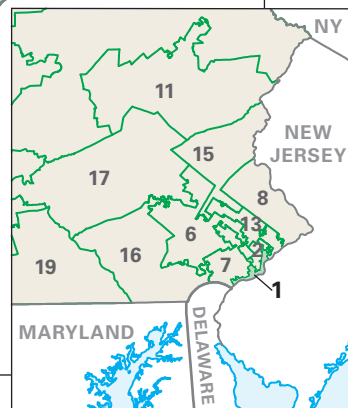

Congressional District 1

1 Congressional District
Delaware County

Pennsylvania (19 Districts)

0 5 10 Miles