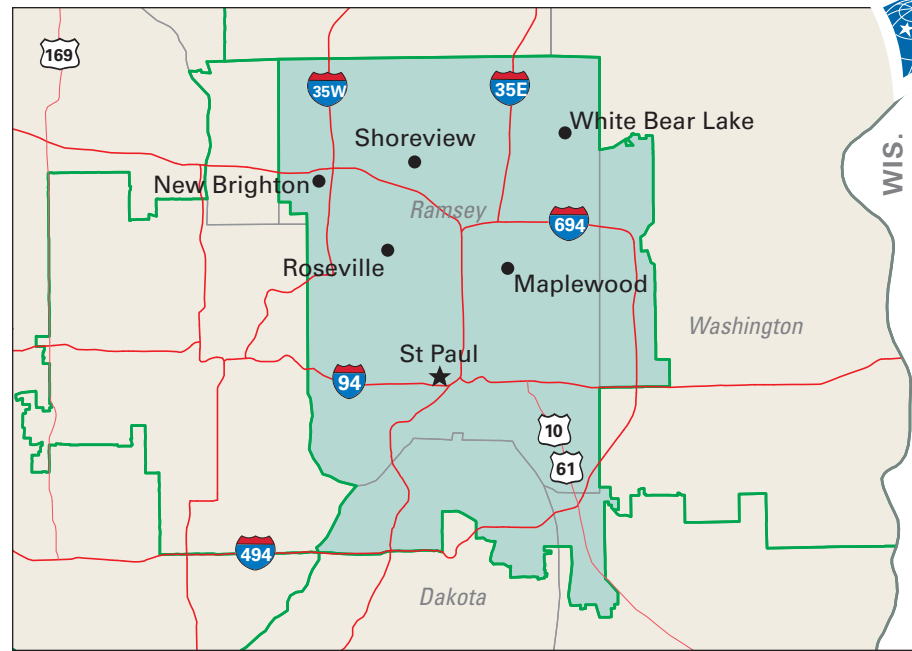

Congressional District 4

nationalatlas.gov™

4 Congressional District
Ramsey County

Minnesota (8 Districts)