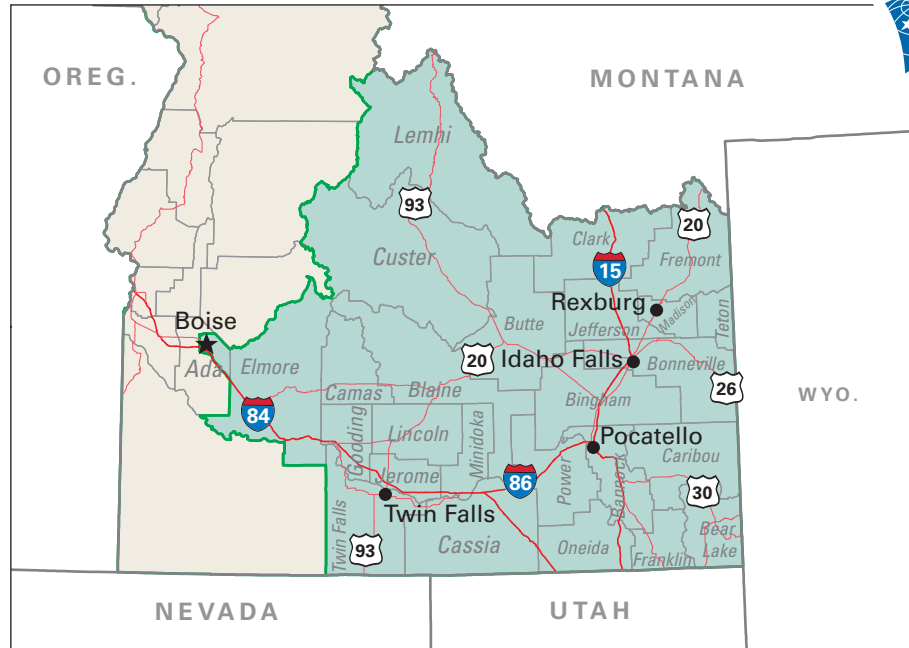

Congressional District 2

2 Congressional District

Clark County

Idaho (2 Districts)