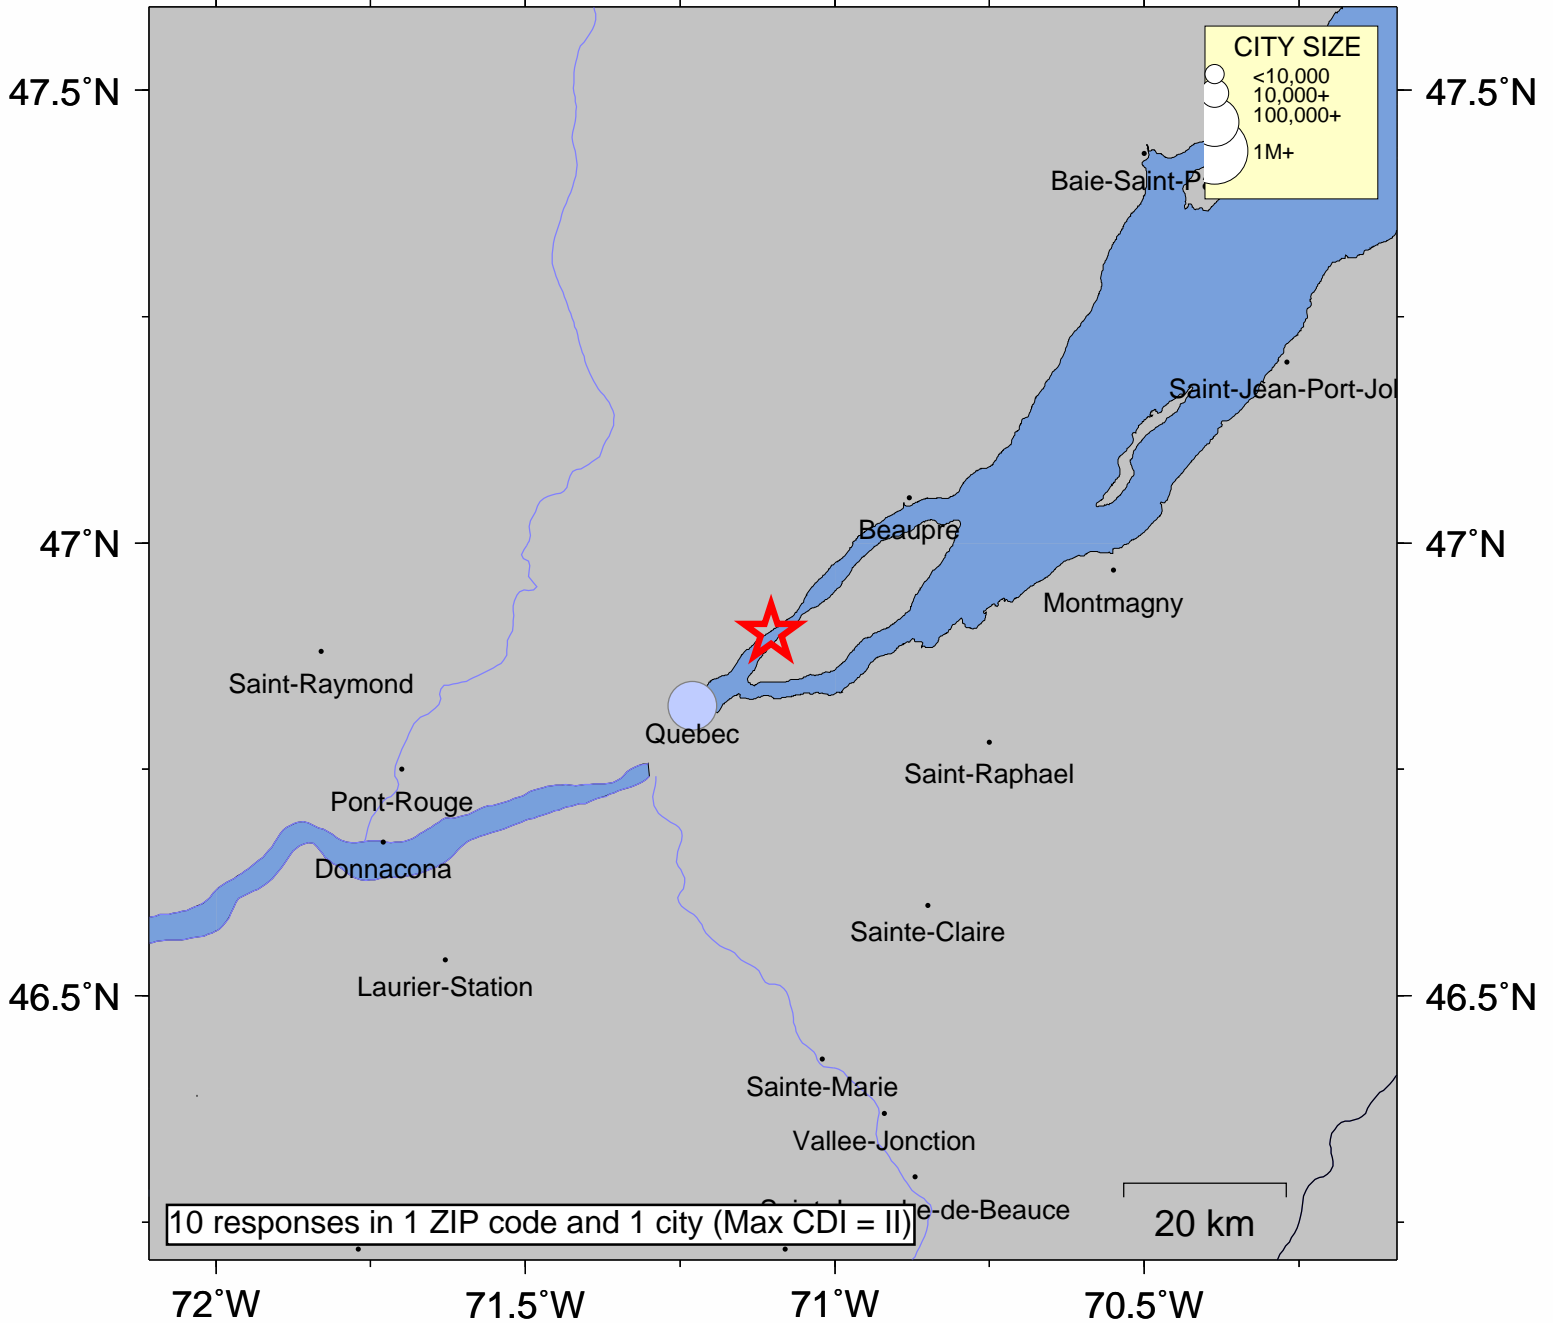

USGS Community Internet Intensity Map ST. LAWRENCE VALLEY REG., QUEBEC, CANADA

Apr 29 2009 15:37:08 local 46.9005N 71.1035W M2.7 Depth: 18 km ID:ne00001107

INTENSITY	I	II-III	IV	V	VI	VII	VIII	IX	X+
SHAKING	Not felt	Weak	Light	Moderate	Strong	Very strong	Severe	Violent	Extreme
DAMAGE	none	none	none	Very light	Light	Moderate	Moderate/Heavy	Heavy	V. Heavy