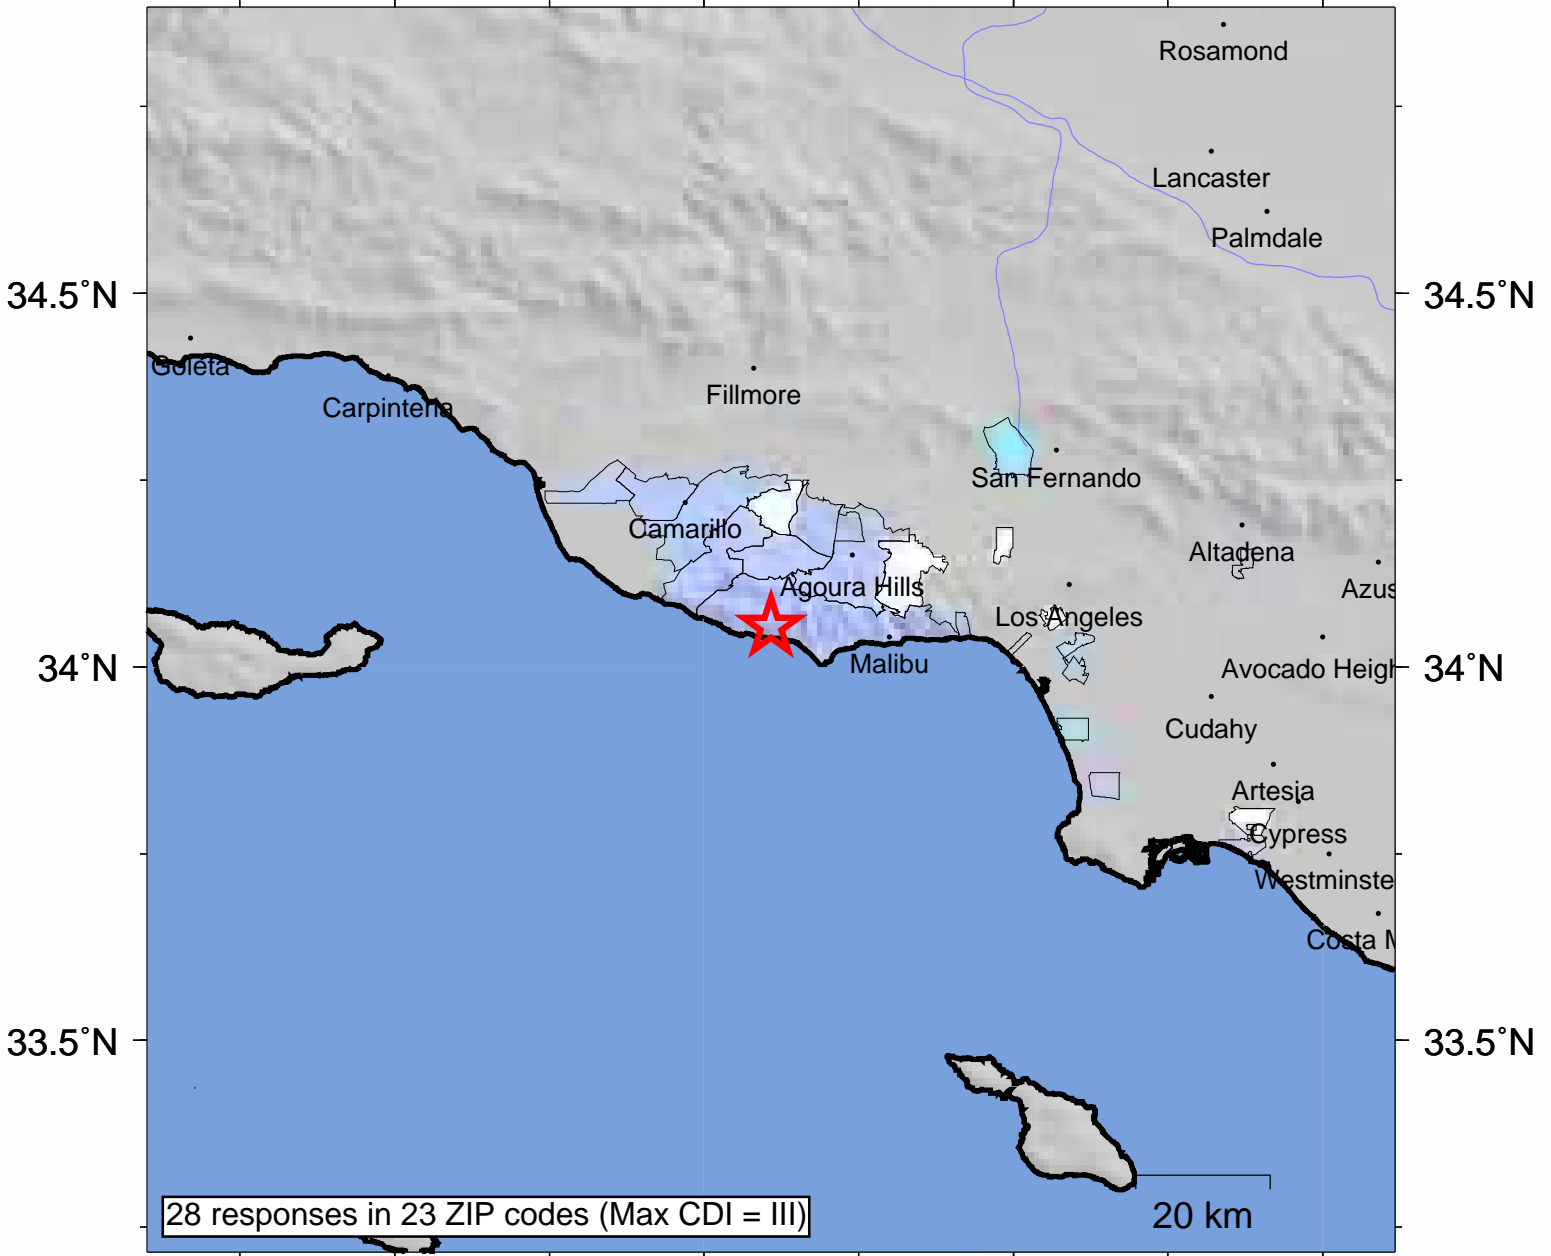

USGS Community Internet Intensity Map GREATER LOS ANGELES AREA, CALIFORNIA

May 2 2009 18:29:25 local 34.0541N 118.8918W M2.5 Depth: 13 km ID:ci10404321

	119.5°W	119°W	118.5°W	118°W					
INTENSITY	I	II-III	IV	V	VI	VII	VIII	IX	X+
SHAKING	Not felt	Weak	Light	Moderate	Strong	Very strong	Severe	Violent	Extreme
DAMAGE	none	none	none	Very light	Light	Moderate	Moderate/Heavy	Heavy	V. Heavy