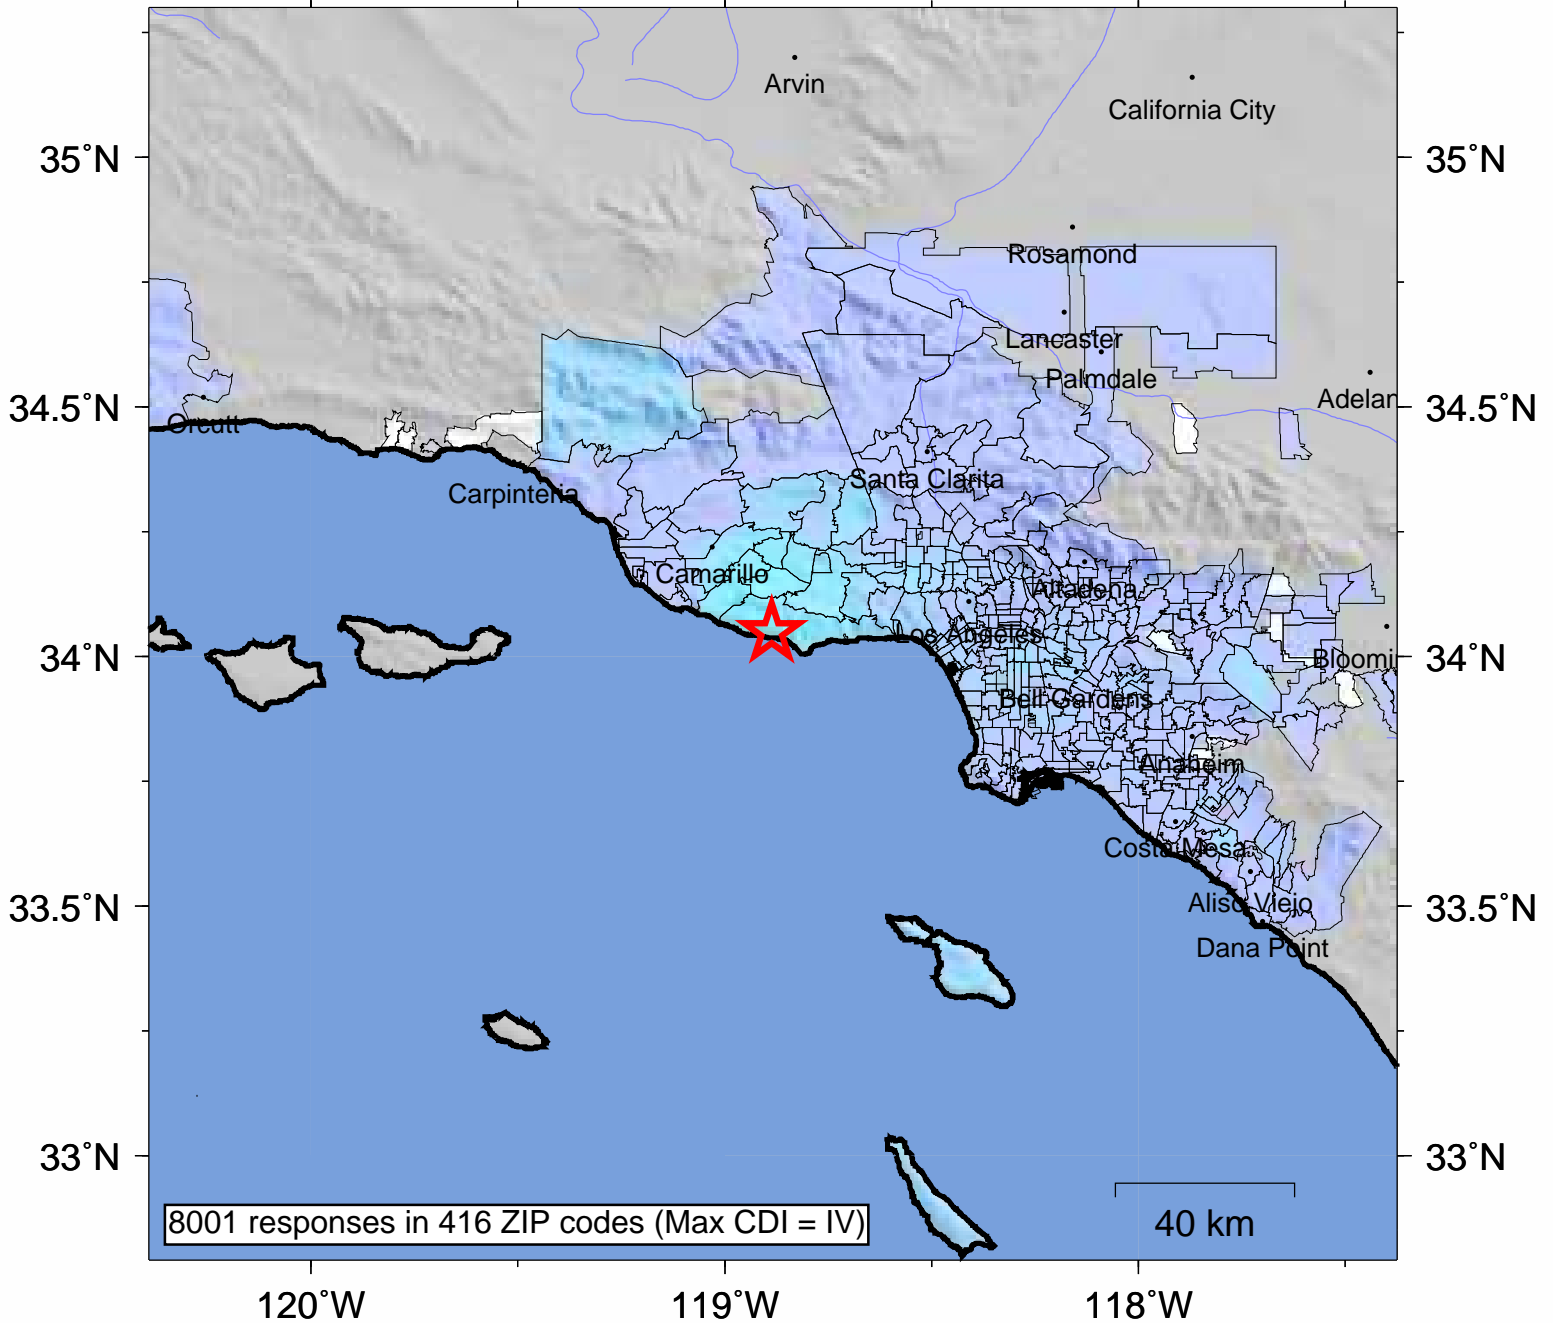

# USGS Community Internet Intensity Map GREATER LOS ANGELES AREA, CALIFORNIA

May 1 2009 18:11:13 local 34.0496N 118.8863W M4.4 Depth: 11 km ID:ci10403777

INTENSITY	I	II-III	IV	V	VI	VII	VIII	IX	X+
SHAKING	Not felt	Weak	Light	Moderate	Strong	Very strong	Severe	Violent	Extreme
DAMAGE	none	none	none	Very light	Light	Moderate	Moderate/Heavy	Heavy	V. Heavy