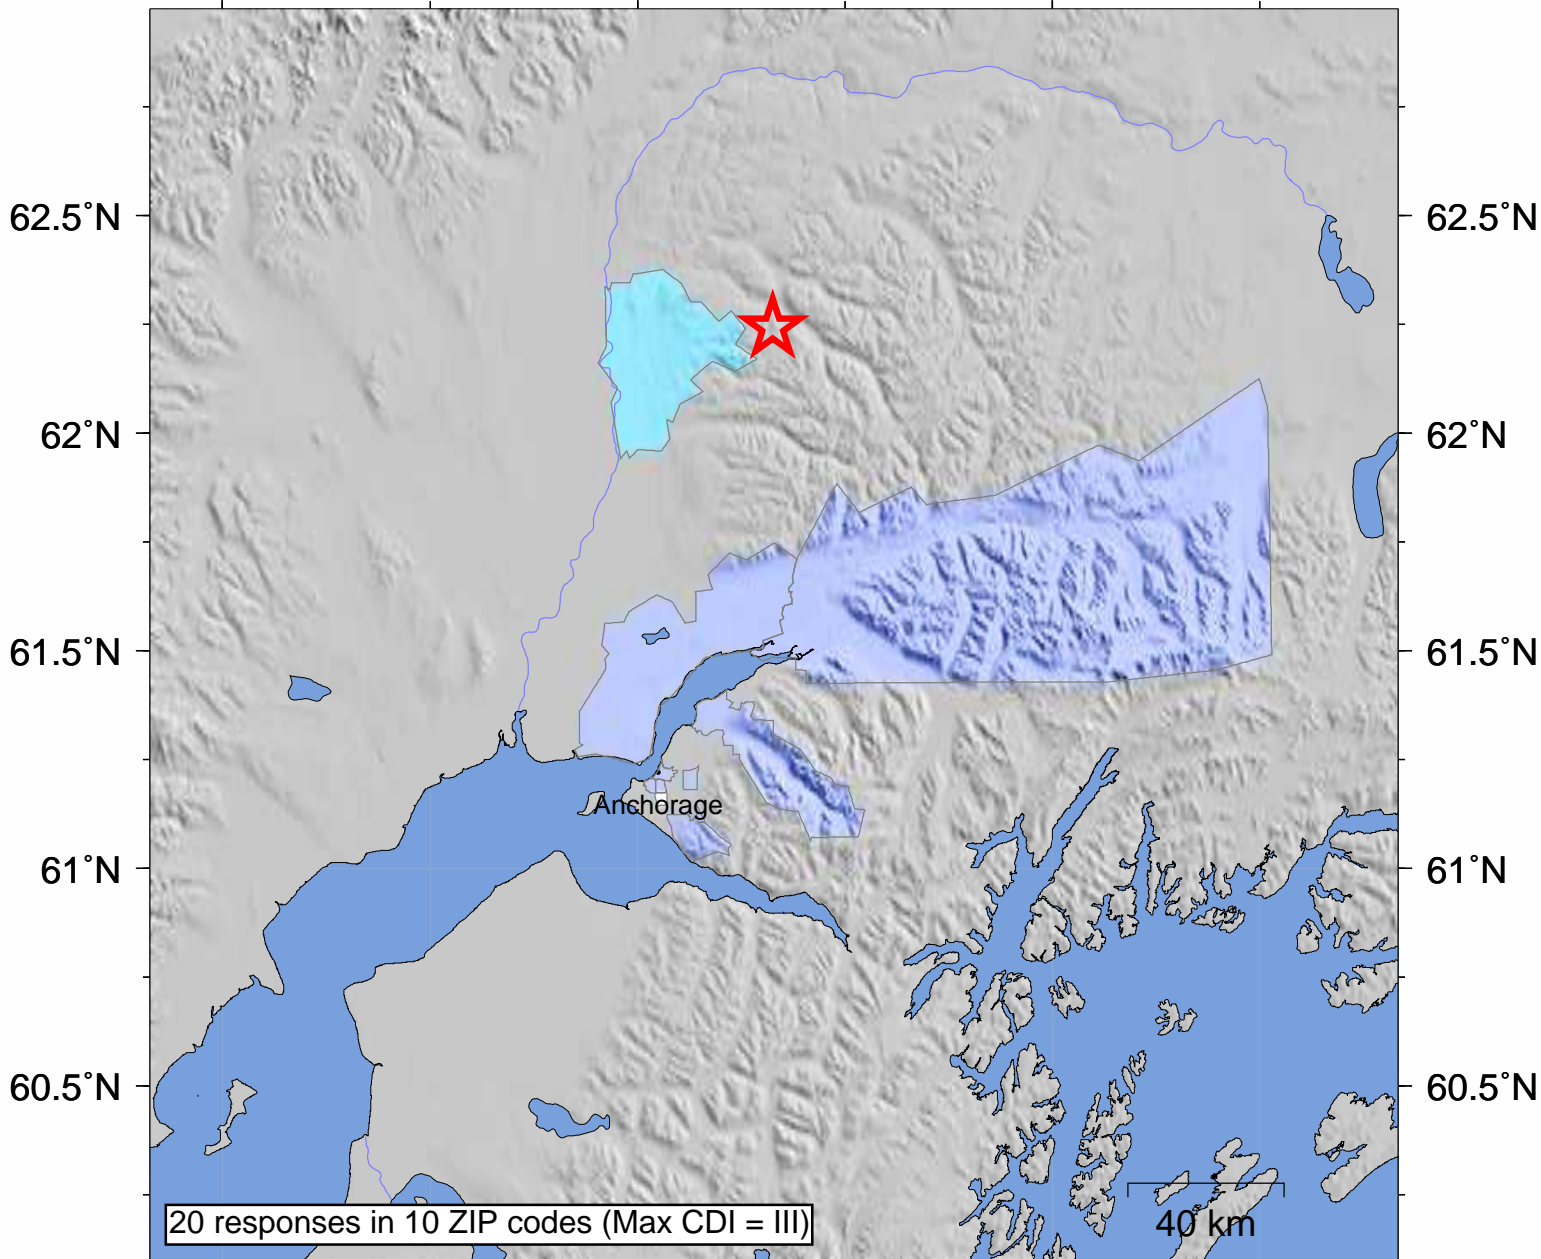

USGS Community Internet Intensity Map CENTRAL ALASKA

May 5 2009 13:31:18 local 62.2419N 149.3475W M3.8 Depth: 40 km ID:ak00103509

152°W

150°W

148°W

INTENSITY	I	II-III	IV	V	VI	VII	VIII	IX	X+
SHAKING	Not felt	Weak	Light	Moderate	Strong	Very strong	Severe	Violent	Extreme
DAMAGE	none	none	none	Very light	Light	Moderate	Moderate/Heavy	Heavy	V. Heavy