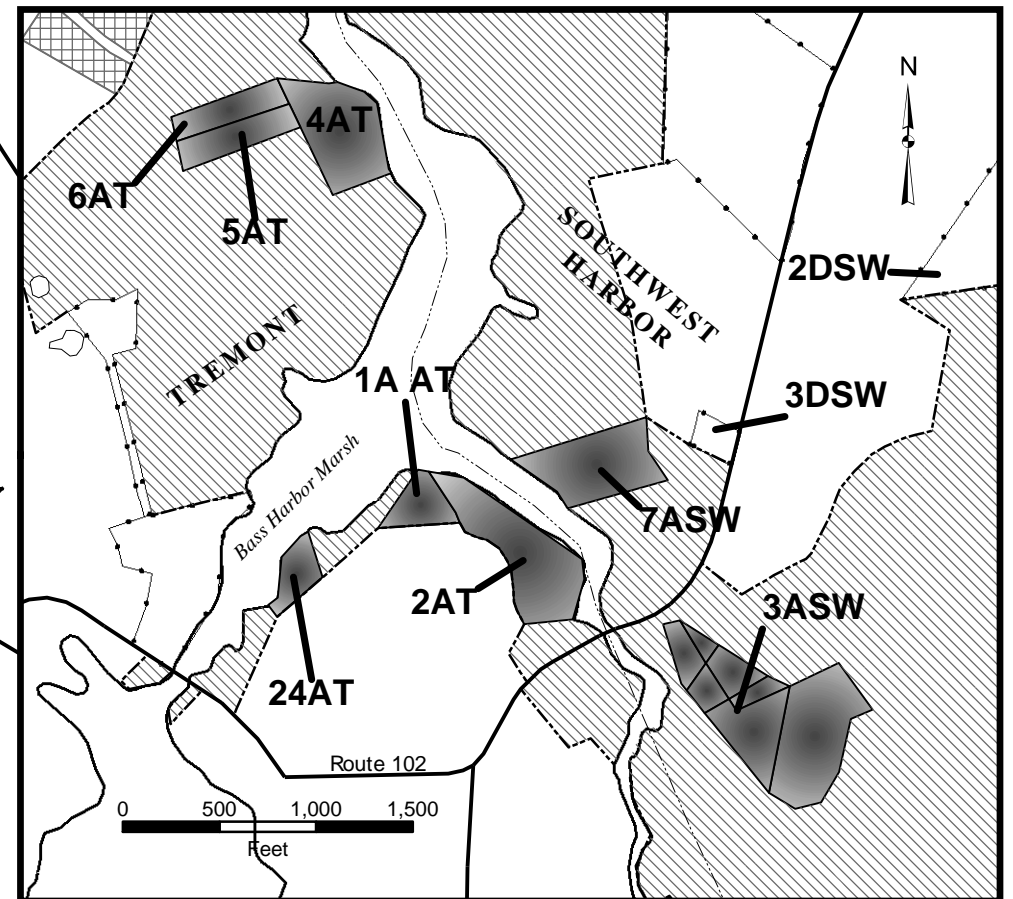

TOWN OF SOUTHWEST HARBOR

ACADIA NATIONAL PARK LAND HOLDINGS

- PARK FEE BOUNDARY
- EXISTING N.P.S. FEE TRACTS
- REMAINING PROPOSED DELETIONS
- DELETED FROM N.P.S. OWNERSHIP
- PROPOSED ACQUISITION

Land Protection Plan Update, 2004
 Map Produced by Acadia National Park GIS
 SWHarbor3NewAnno.mxd