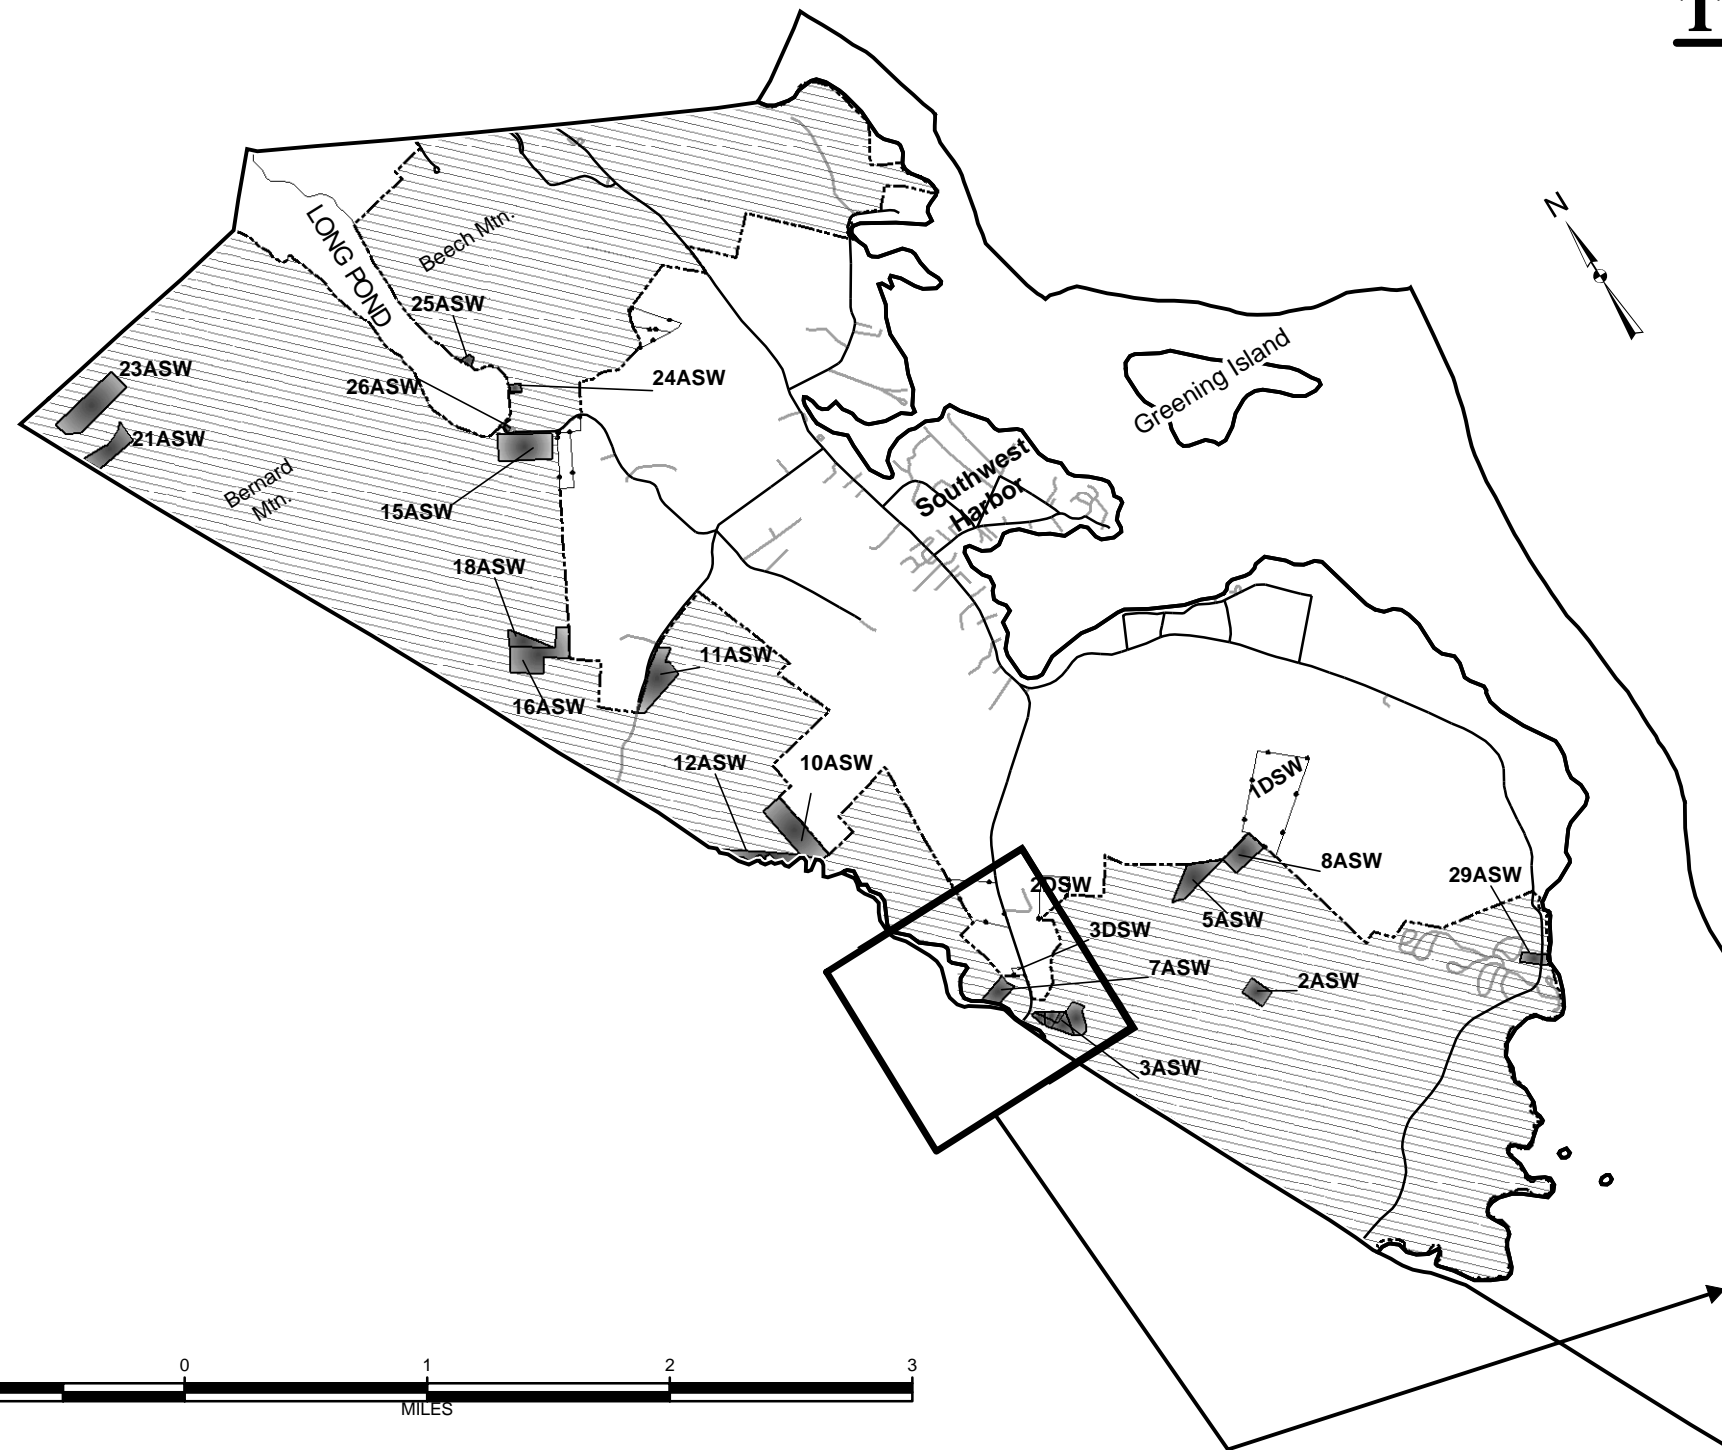

TOWN OF SOUTHWEST HARBOR

ACADIA NATIONAL PARK LAND HOLDINGS

- PARK FEE BOUNDARY
- EXISTING N.P.S. FEE TRACTS
- REMAINING PROPOSED DELETIONS
- DELETED FROM N.P.S. OWNERSHIP
- PROPOSED ACQUISITION

Land Protection Plan Update, 2004
 Map Produced by Acadia National Park GIS
 SWHarbor3NewAnno.mxd