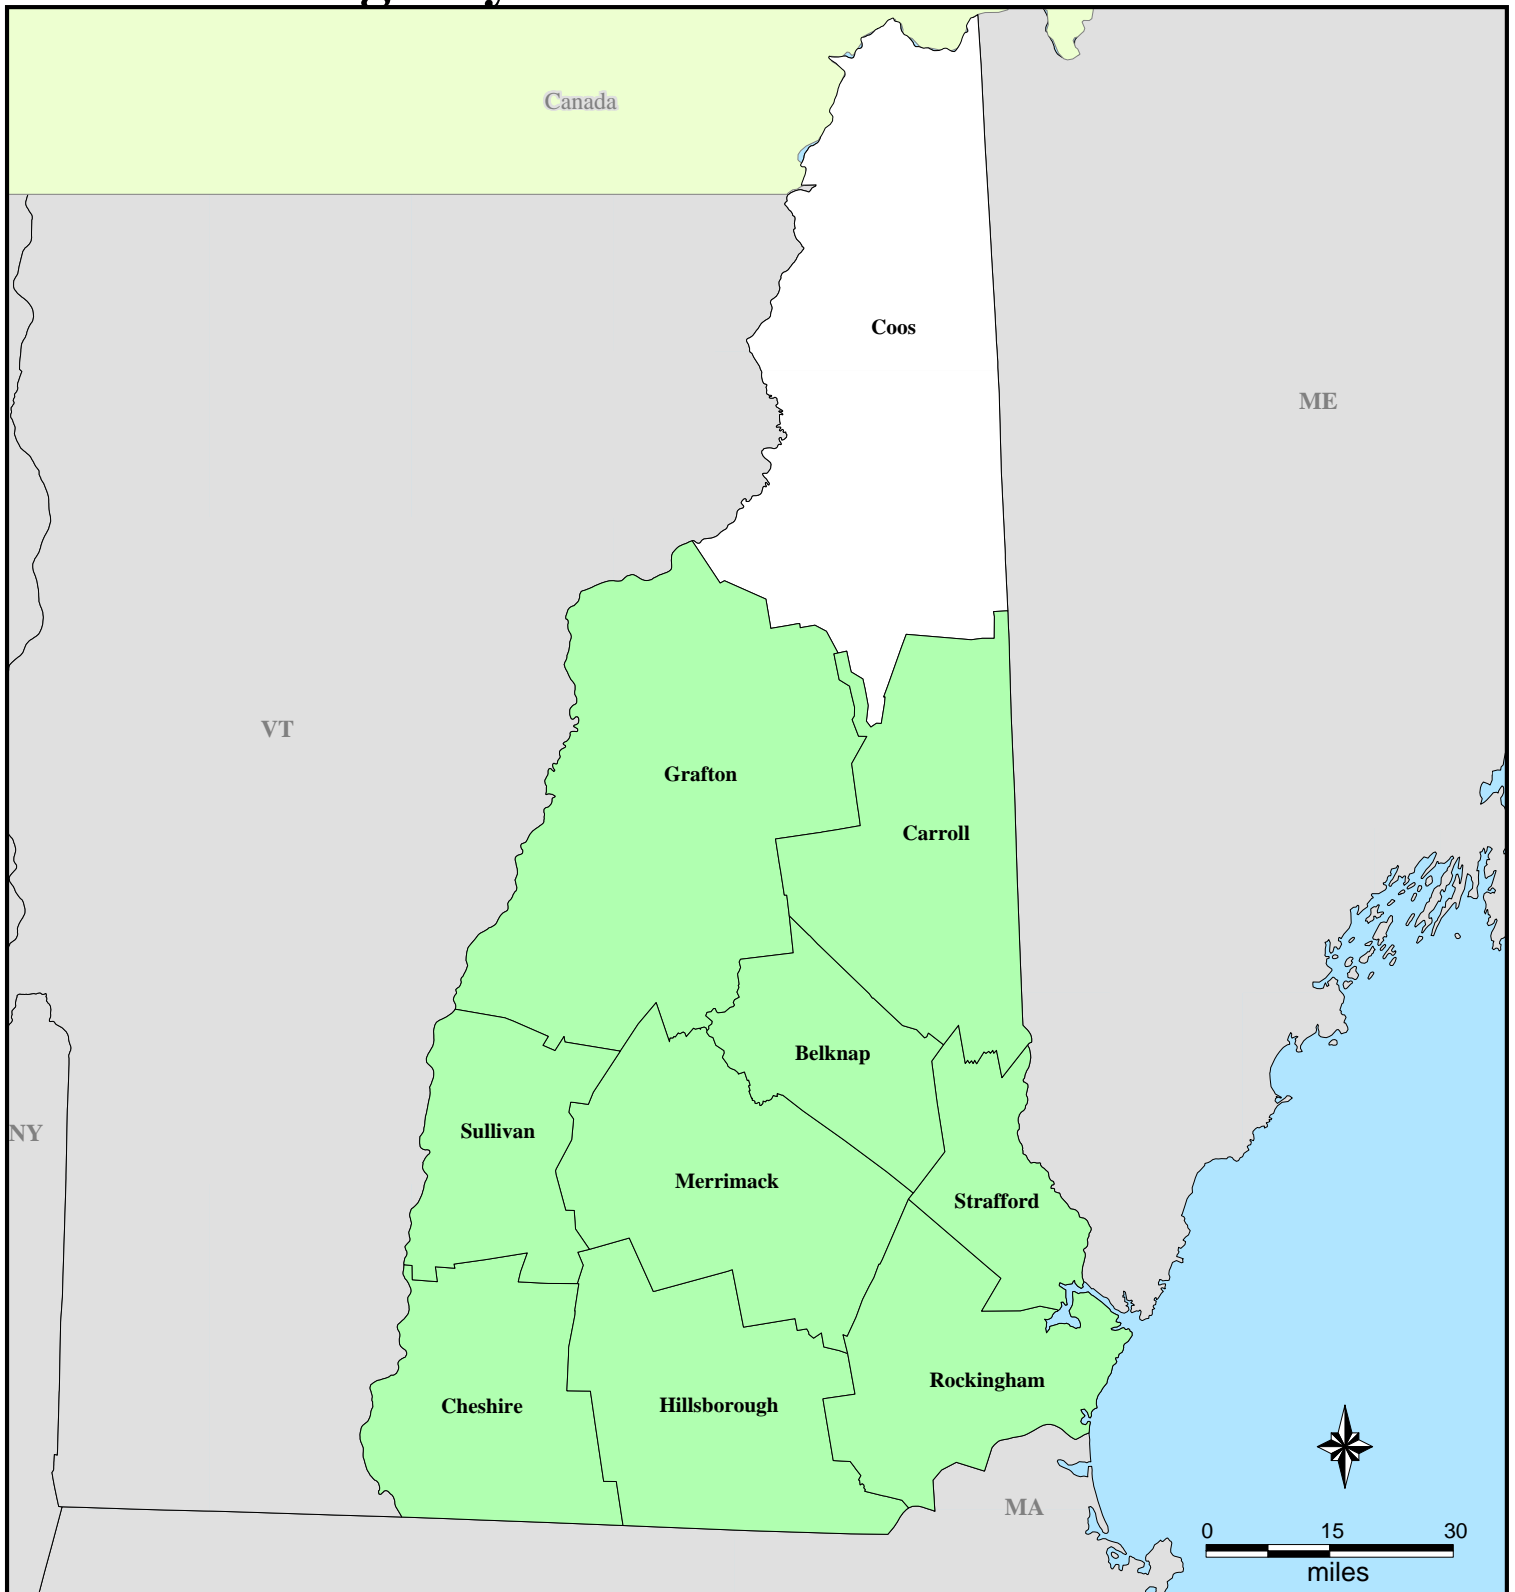

FEMA-3207-EM, New Hampshire Emergency Declaration as of 03/30/2005

Location Map

Legend

FEMA

ITS Mapping and Analysis Center
Washington, DC
3/30/2005 -- 16:04:26 EDT