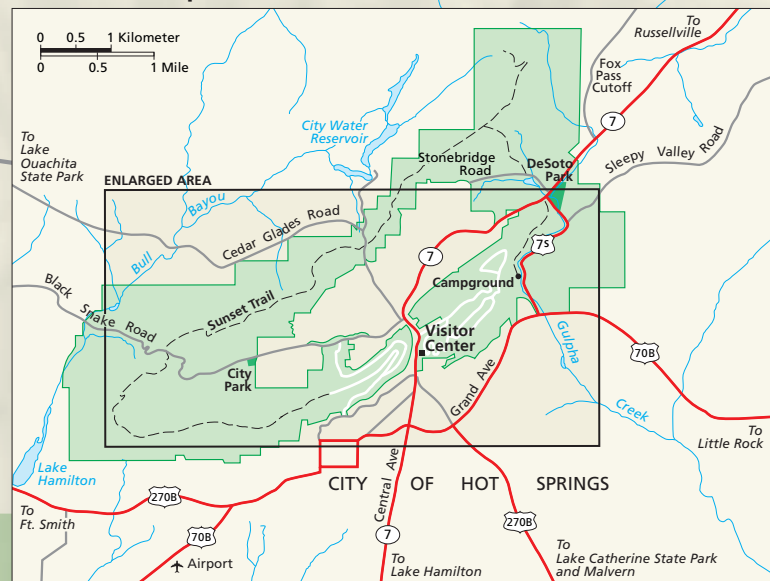

Access to the park

-  NPS property
 -  Parking areas
 -  Hiking trail
 -  Overlook
 -  Ranger station
 -  Restrooms
 -  Picnic area
 -  Wheelchair accessible
- Off street parking is abundant; privately owned parking lots are located across from and to the south of Bathhouse Row.