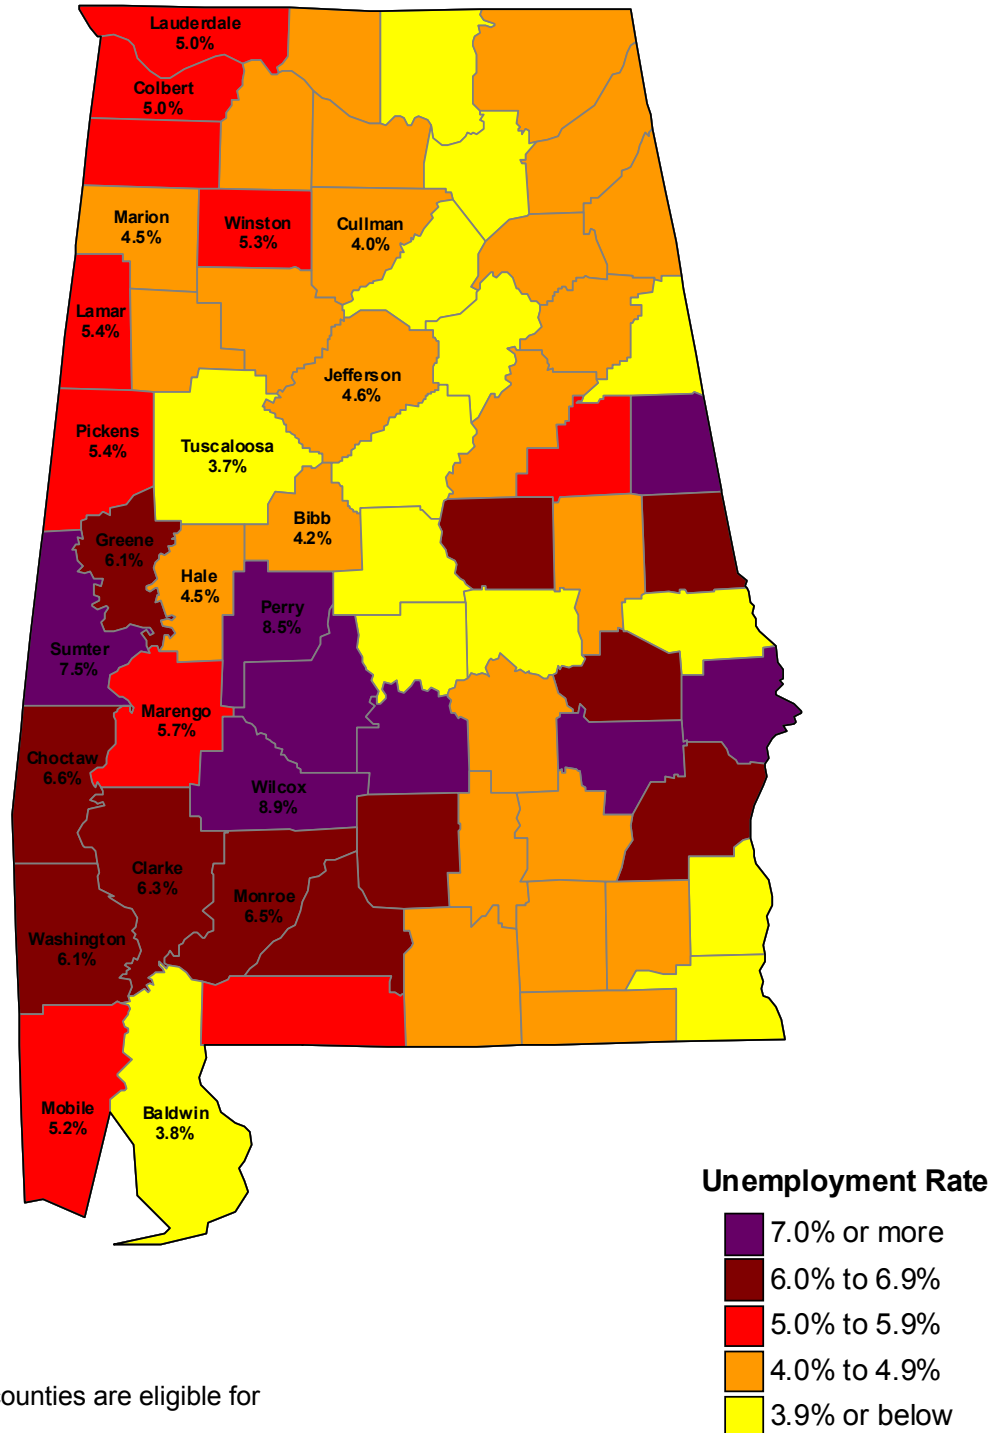

Unemployment rates by county and disaster assistance eligibility, Alabama, October 2005, not seasonally adjusted

(State rate = 4.5%; U.S. rate = 4.6%)

NOTE: The labeled counties are eligible for disaster assistance as of September 10.