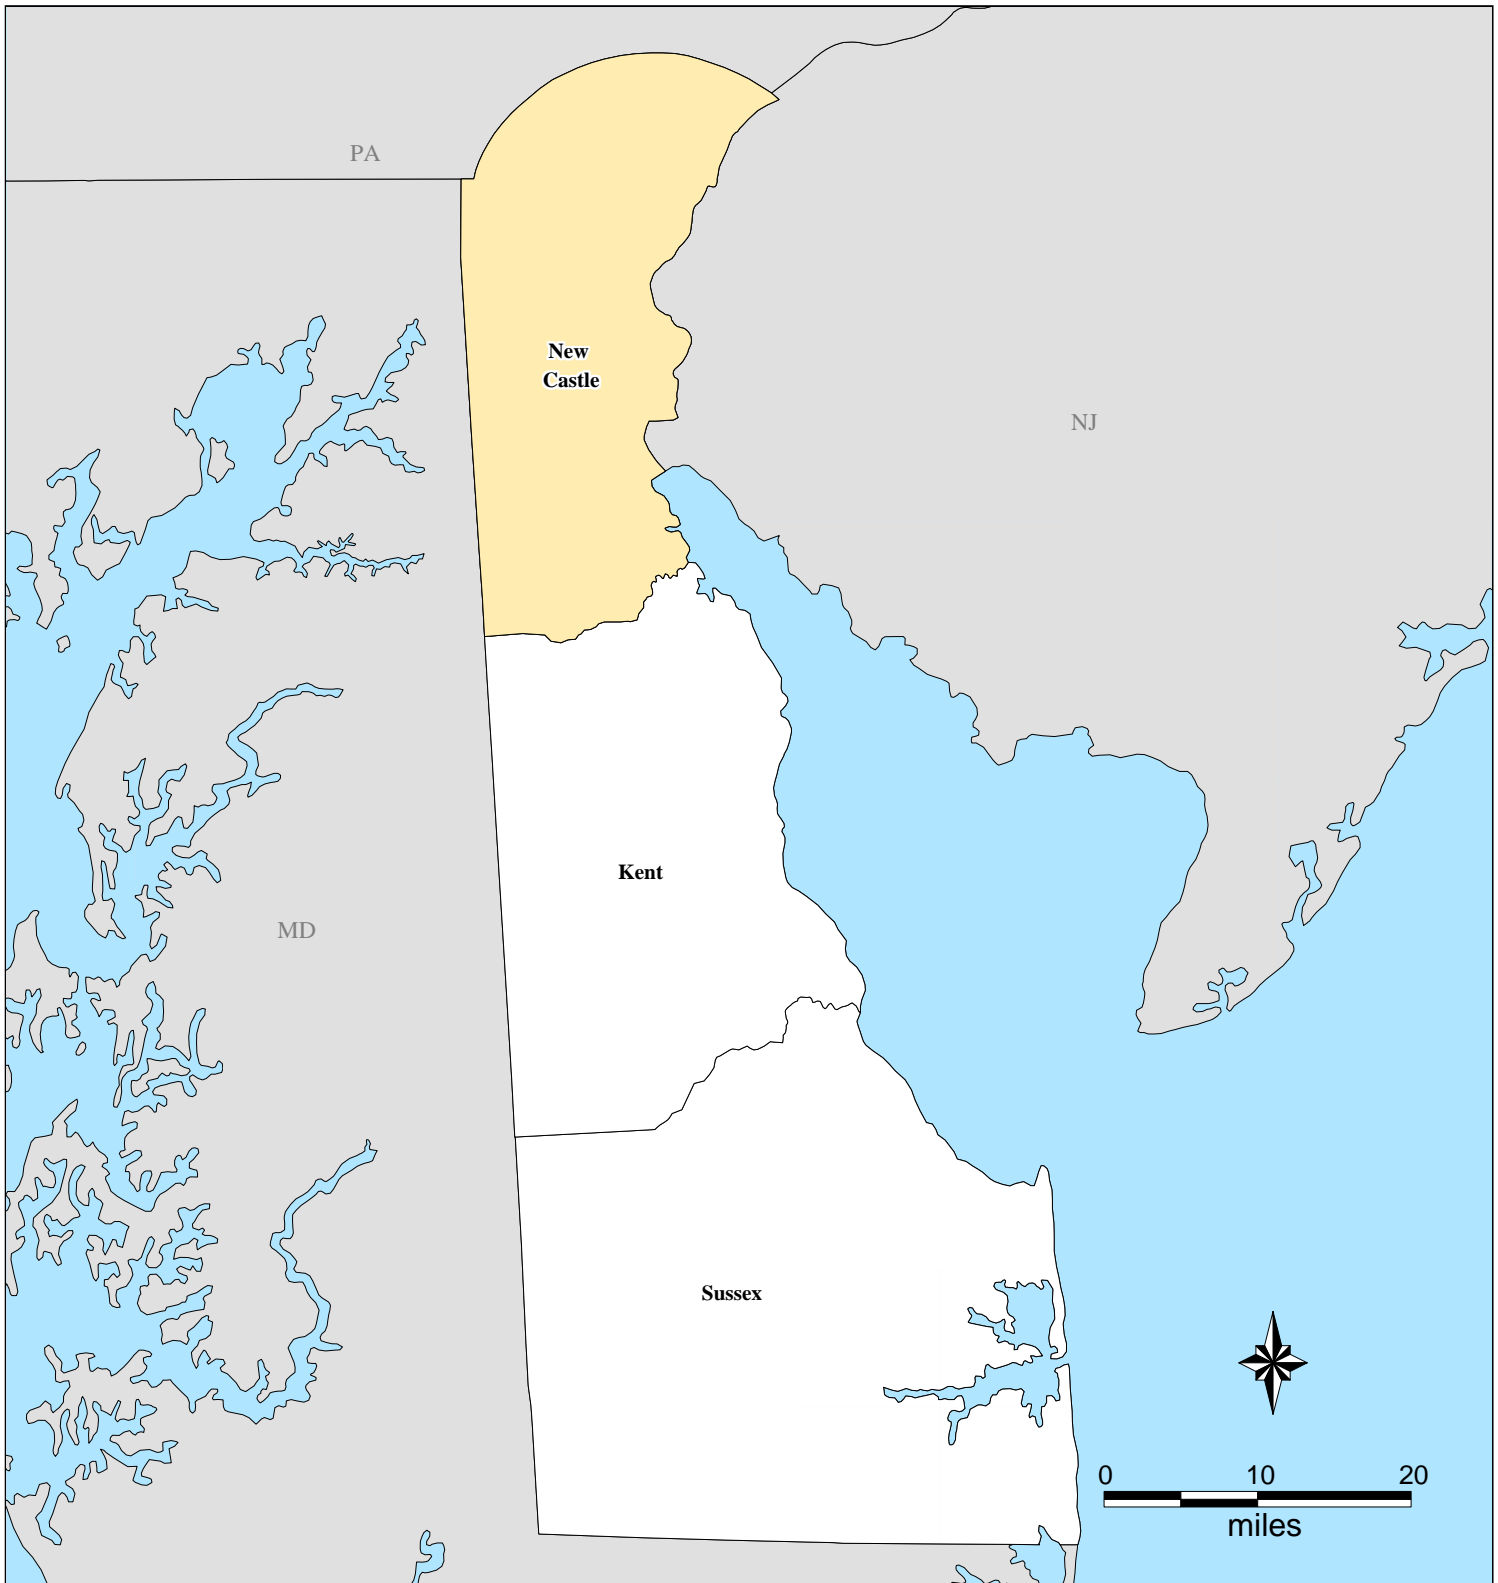

FEMA-1572-DR, Delaware

Disaster Declaration as of 11/15/2004

Location Map

Legend

FEMA

*ITS Mapping and Analysis Center
Washington, DC*

11/16/2004 -- 13:58:21 EDT