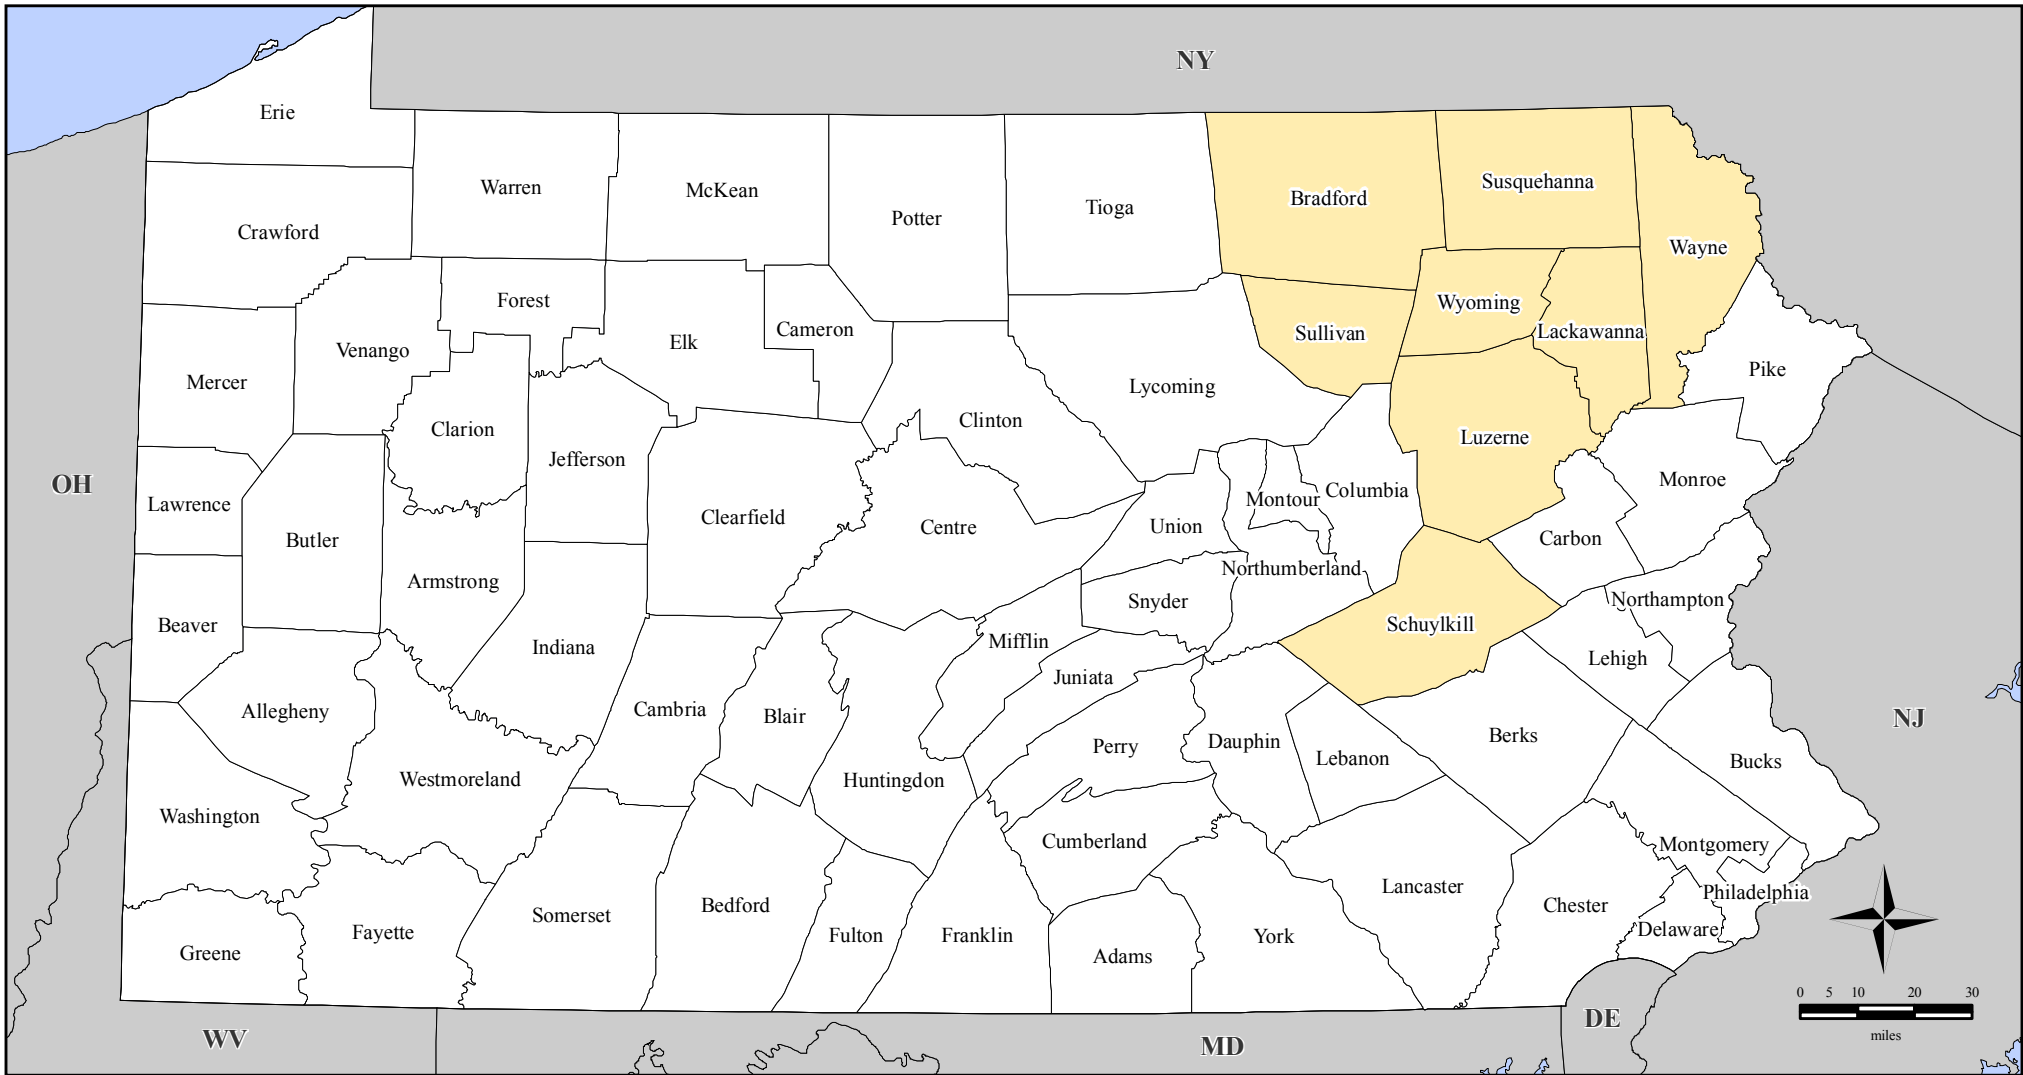

FEMA-1684-DR, Pennsylvania

Disaster Declaration as of 03/26/2007

Location Map

Legend

Designated Counties

- No Designation
- Public Assistance

All counties are eligible for Hazard Mitigation

FEMA