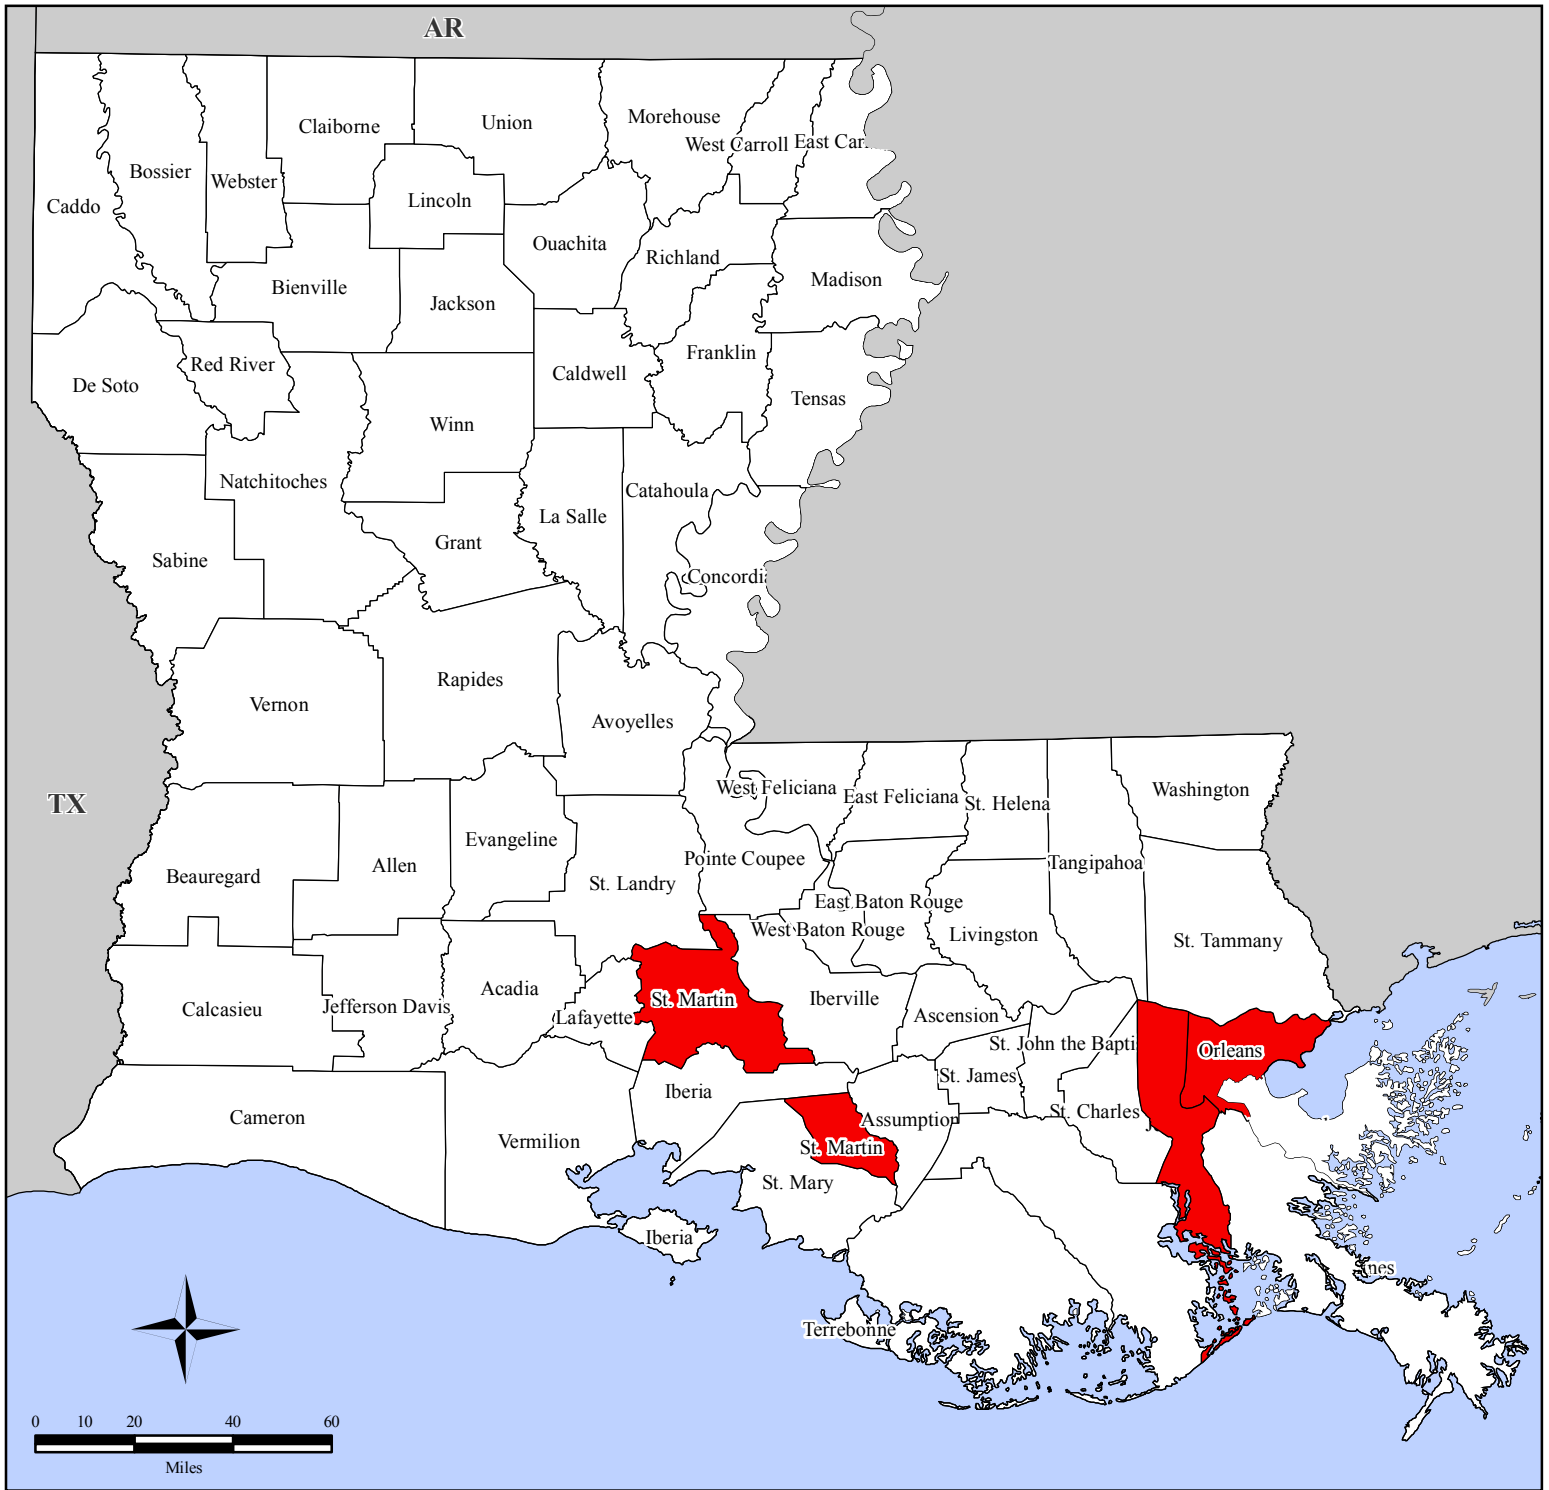

FEMA-1685-DR, Louisiana

Disaster Declaration as of 02/23/2007

Location Map

Legend

Designated Parishes	
	No Designation
	Individual Assistance

*Jefferson, Orleans, and St. Martin parishes
are eligible for Hazard Mitigation*

FEMA

*ITS Mapping & Analysis Center
Washington, DC
02/26/07 -- 8:05 AM EST*

*Source: Disaster Federal Registry Notice
02/23/2007*