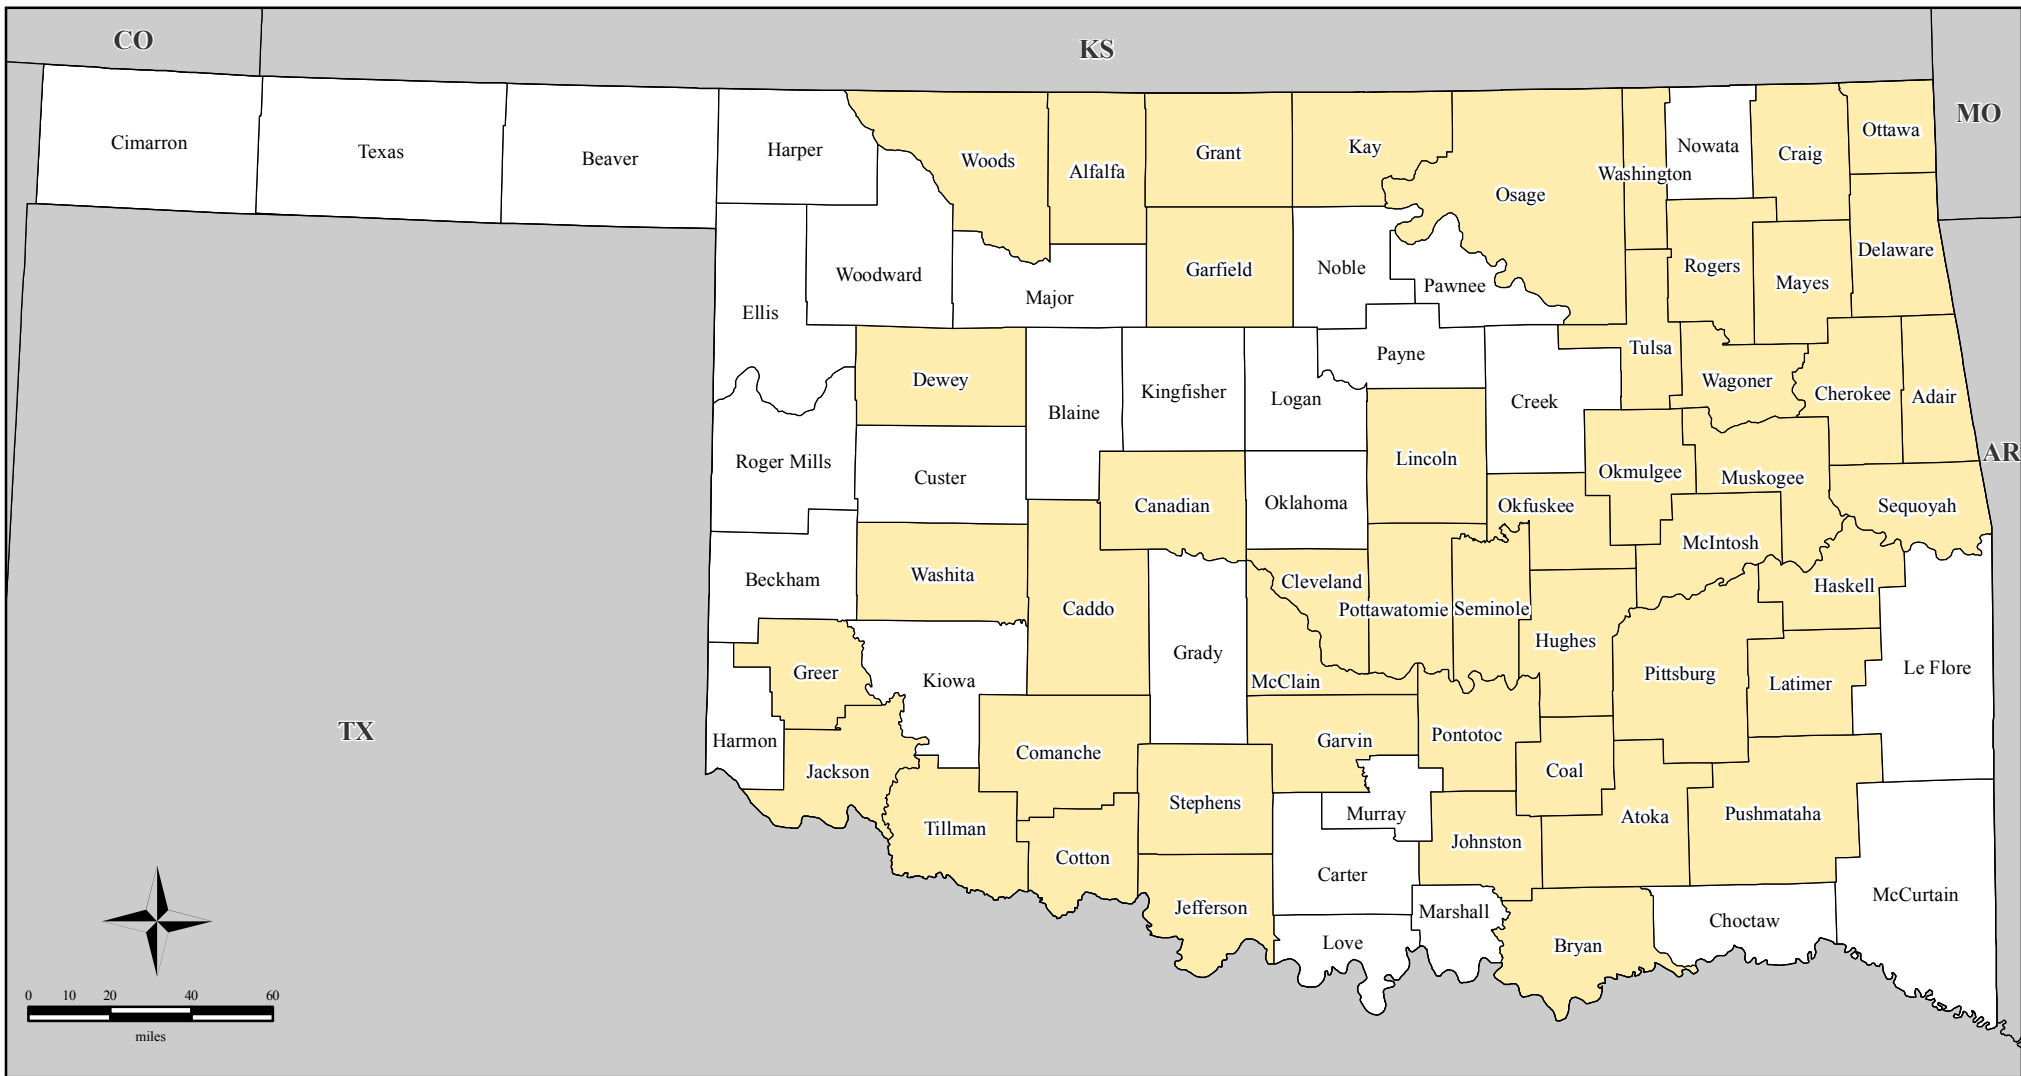

FEMA-1678-DR, Oklahoma

Disaster Declaration as of 04/12/2007

Location Map

Legend

Designated Counties

- No Designation
- Public Assistance

All counties are eligible for Hazard Mitigation

FEMA