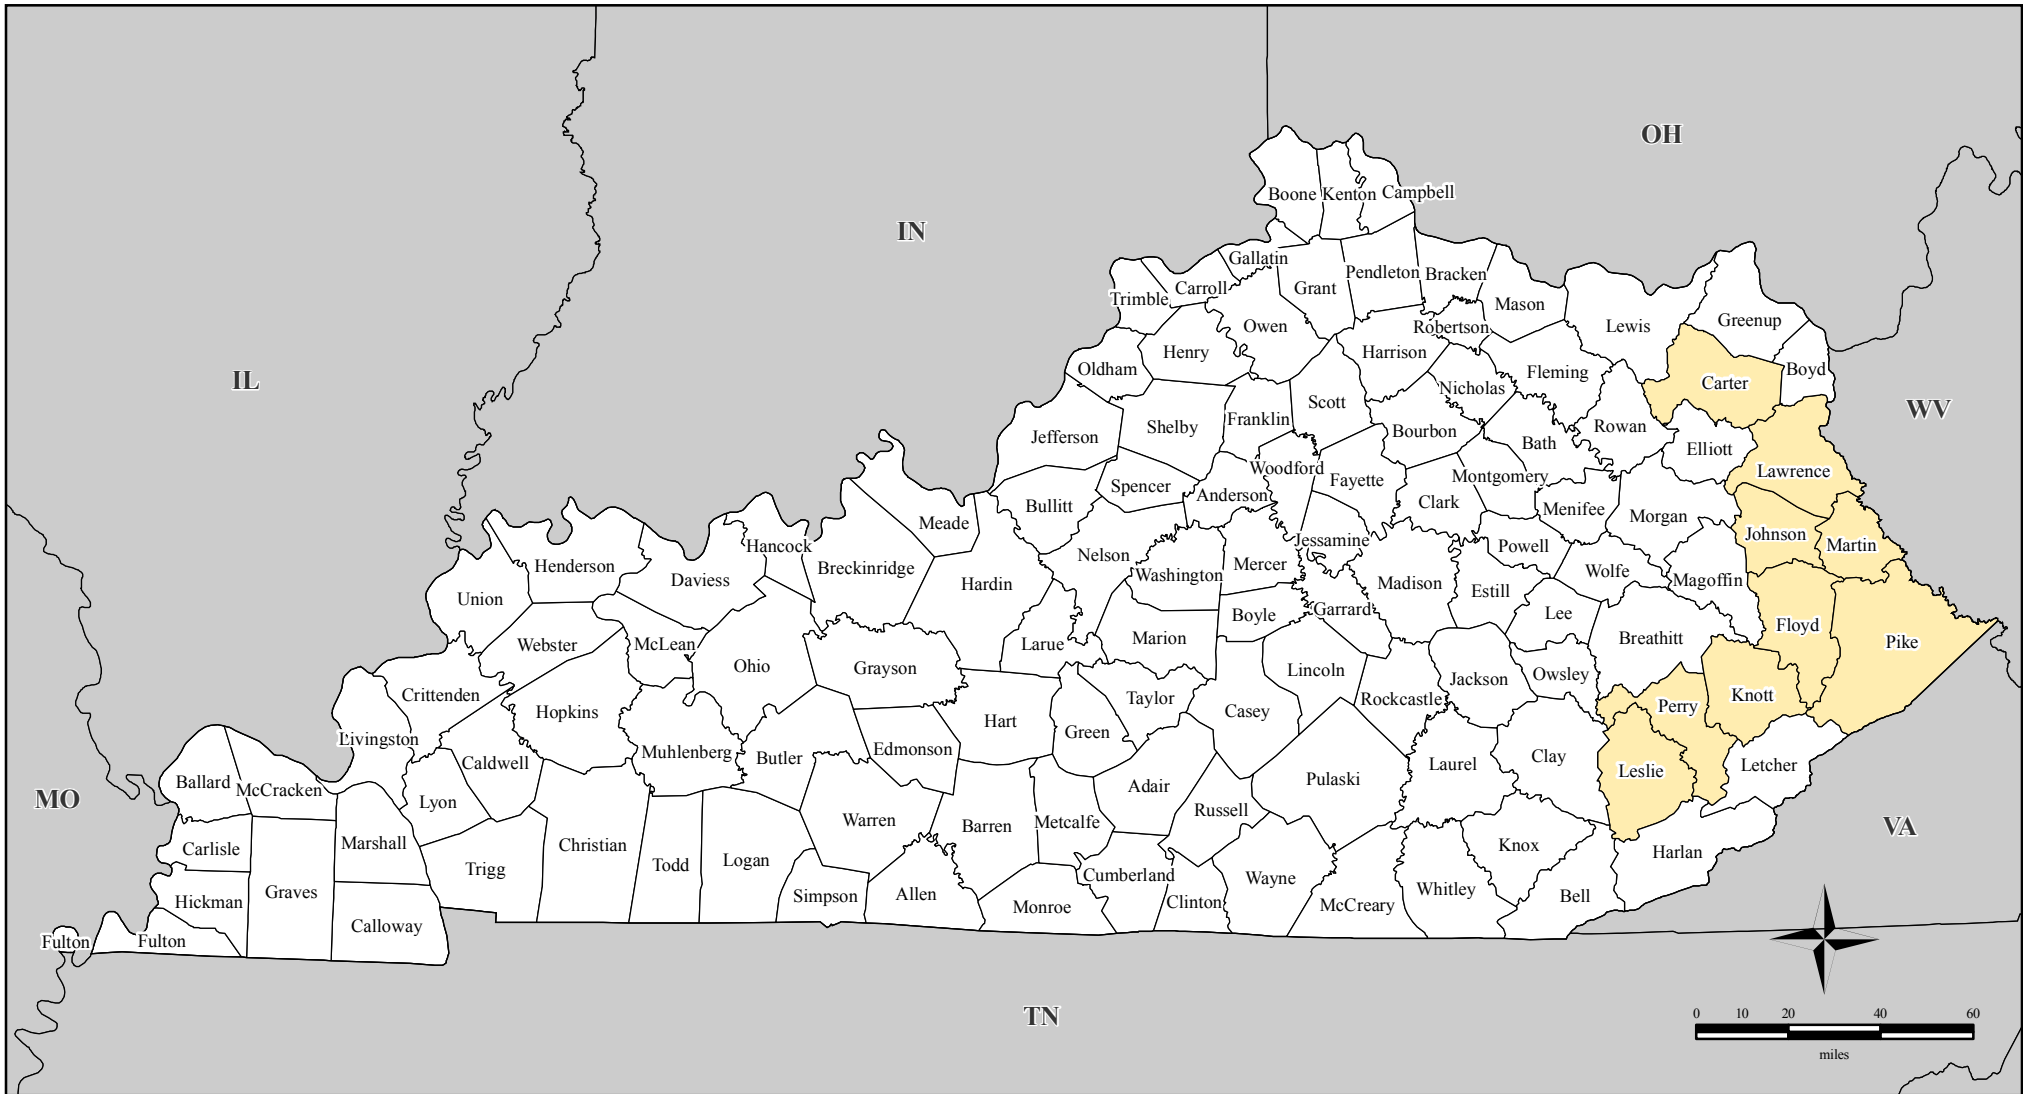

FEMA-1703-DR, Kentucky

Disaster Declaration as of 05/25/2007

Location Map

Legend

Designated Counties

- No Designation
- Public Assistance

All counties are eligible for Hazard Mitigation

FEMA

*ITS Mapping & Analysis Center
Washington, DC
05/25/07 -- 03:45 PM EDT*

*Source: Disaster Federal Registry Notice
05/25/2007*