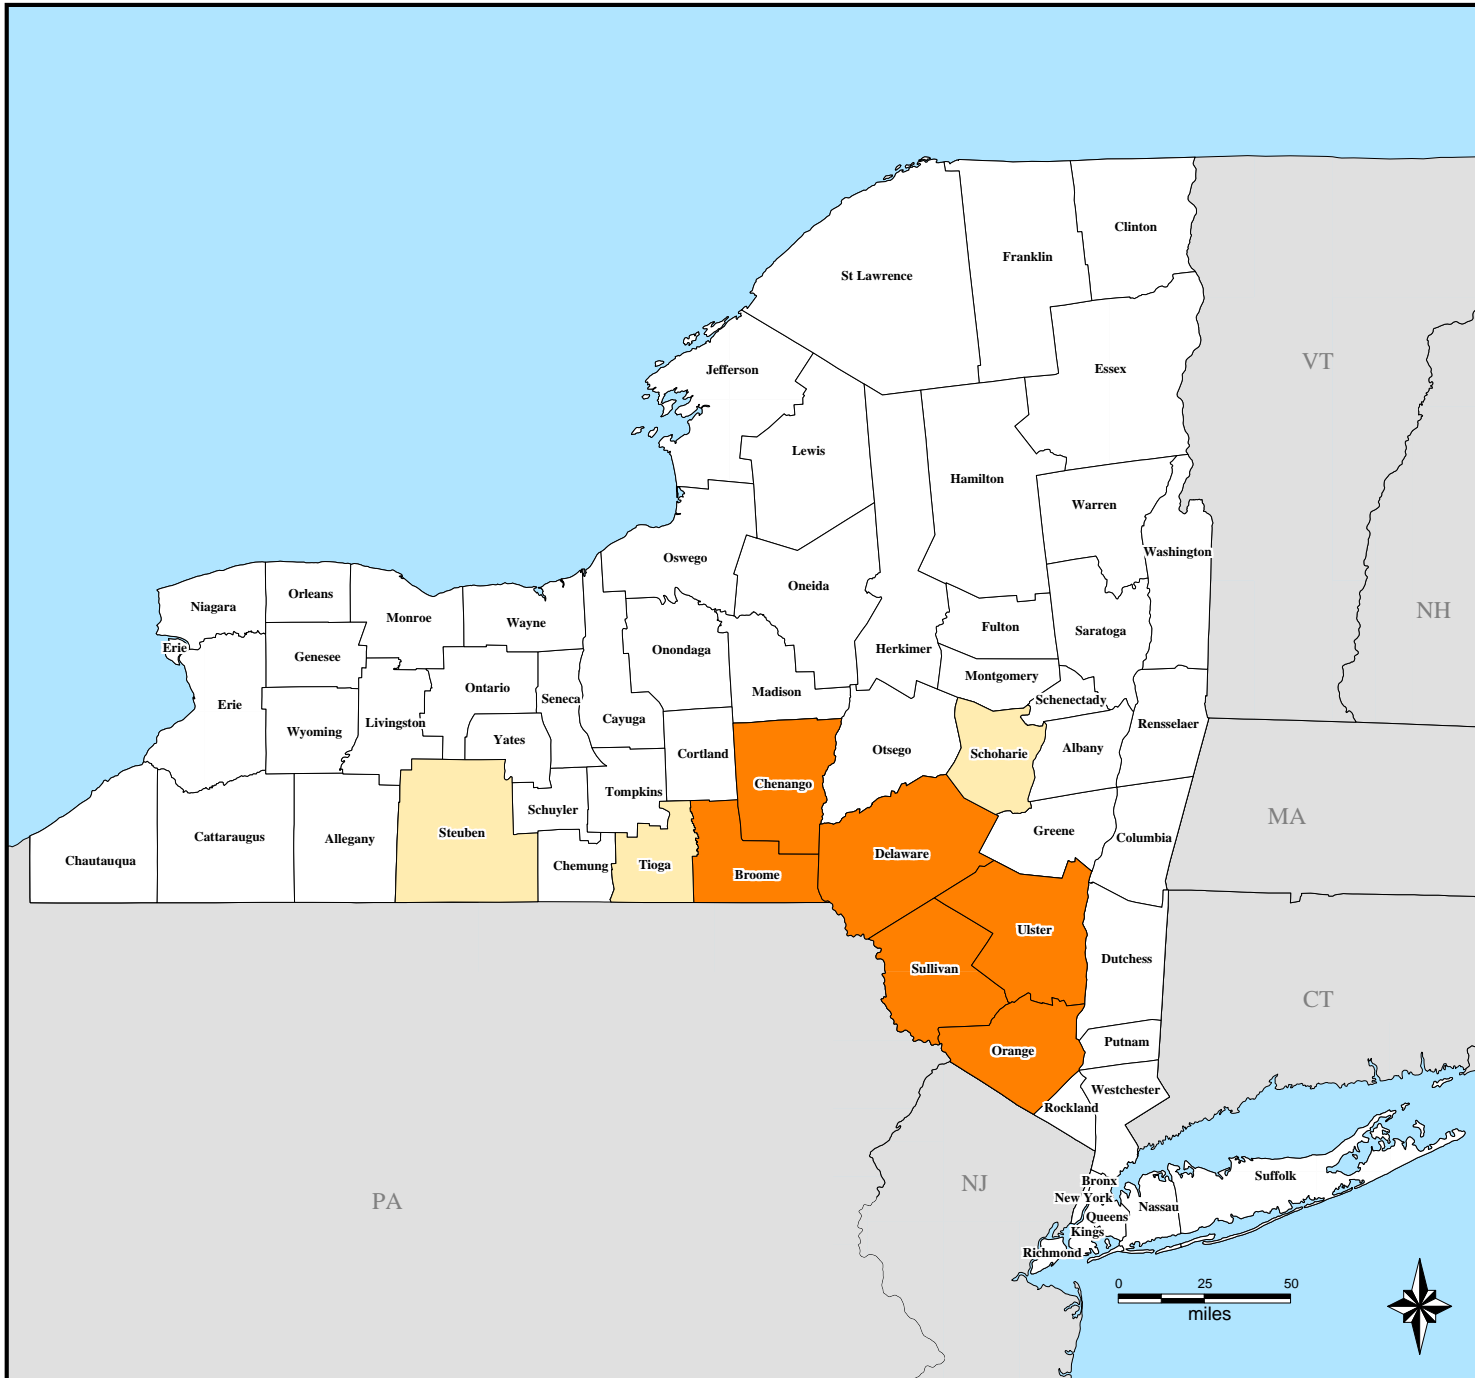

FEMA-1565-DR, New York

Disaster Declaration as of 10/22/2004

Location Map

Legend

Designated Counties
(all counties are eligible for Hazard Mitigation)

- Individual & Public Assistance
- Public Assistance

FEMA

ITS Mapping and Analysis Center
Washington, DC
10/22/2004 -- 14:16:39 EDT