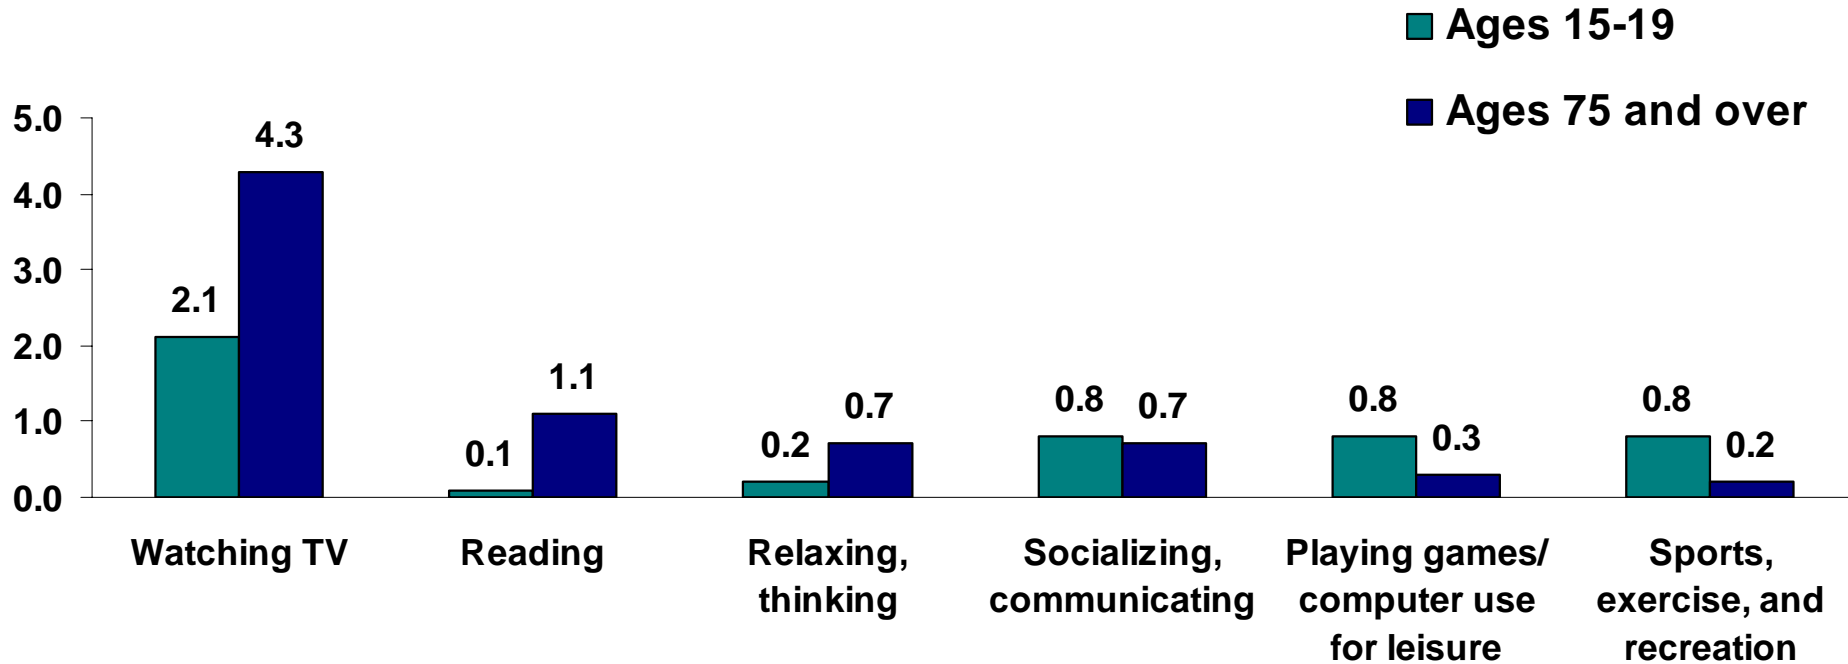

Average hours spent per day in leisure and sports activities, by youngest and oldest populations

Average hours
per day

NOTE: Data include all days of the week and are annual averages for 2007.

SOURCE: Bureau of Labor Statistics